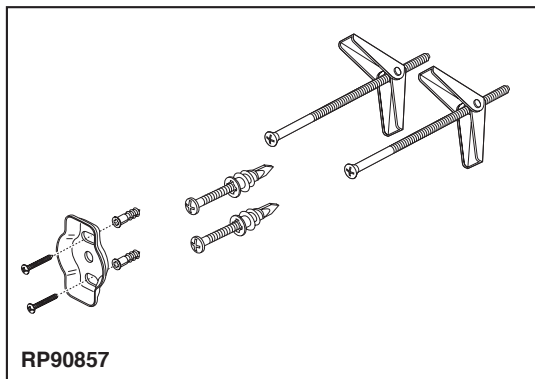

▲ Designate proper finish suffix

RP90857