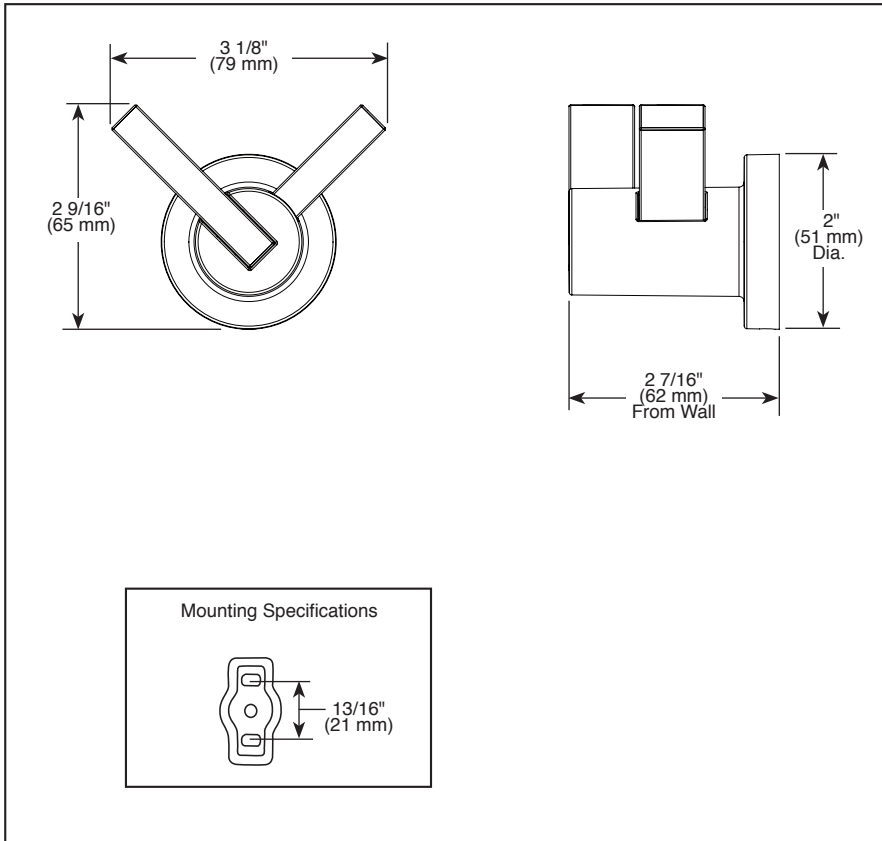

BRIZO®

ACCESSORIES

- Litze™ Bath Collection
- Double Robe Hook

693535▲

Submitted Model No.: _____

Specific Features: _____

STANDARD SPECIFICATIONS:

- Wood blocking is preferable behind all wall surfaces. If wood blocking is not available, try finding a wood stud to anchor this accessory.
- Mounting hardware and mounting instructions included with product.
- Note: Plastic anchors, screw, toggle bolts, and mounting brackets are included with the mounting hardware.

WARRANTY

- Lifetime limited warranty on parts (other than electronic parts and batteries) and finishes; or, for commercial users, for 5 years from date of purchase.
- 5 year limited warranty on electronic parts (other than batteries); or, for commercial users, for 1 year from the date of purchase. No warranty is provided on batteries.

▲ Designate proper finish suffix

RP90857

RP70613