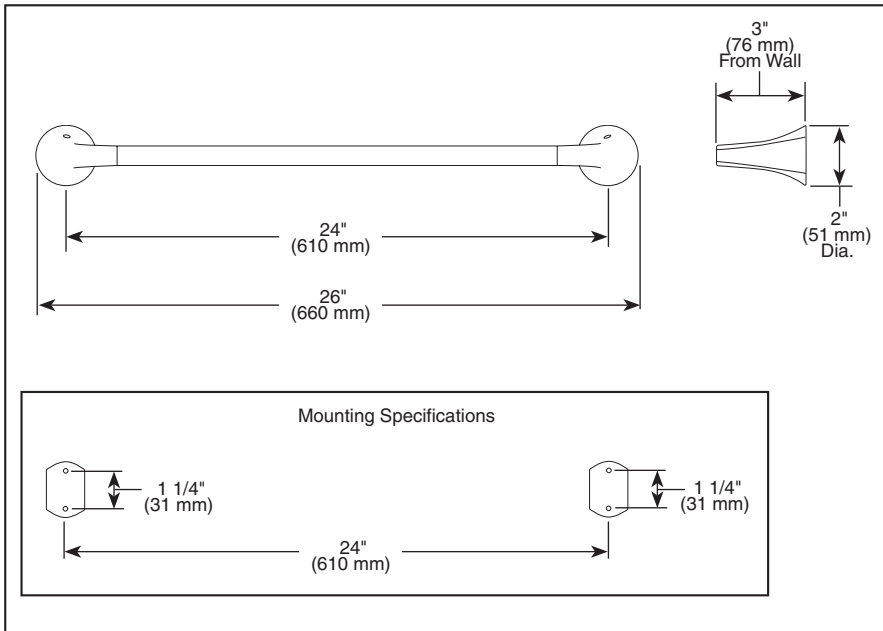

BRIZO®

ACCESSORIES

- Sotria™ Bath Collection
- 24" Towel Bar

Submitted Model No.: _____

Specific Features: _____

STANDARD SPECIFICATIONS:

- Wood blocking is preferable behind all wall surfaces. If wood blocking is not available, try finding a wood stud to anchor this accessory.
- Mounting hardware and mounting instructions included with product.
- Note: Plastic anchors, screws, toggle bolts, and mounting brackets are included with the mounting hardware.