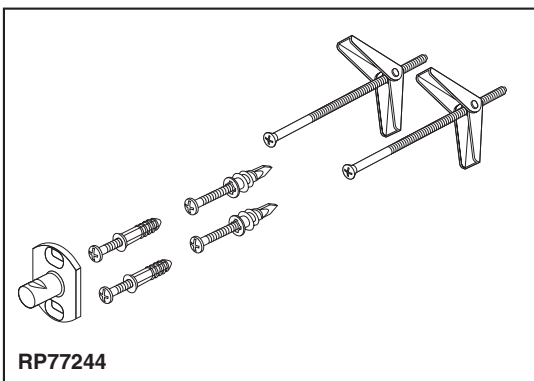

WARRANTY

- Lifetime limited warranty on parts (other than electronic parts and batteries) and finishes: or, for commercial users, for 5 years from date of purchase.
- 5 year limited warranty on electronic parts (other than batteries); or, for commercial users, for 1 year from the date of purchase. No warranty is provided on batteries.