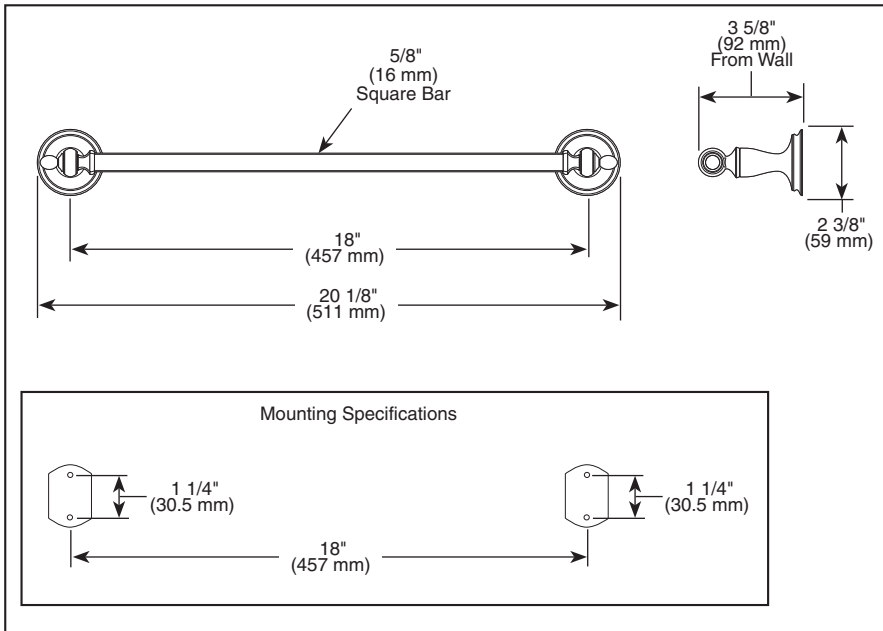

BRIZO®

ACCESSORIES

- Charlotte™ Bath Collection
- 18" Towel Bar

691885▲

Submitted Model No.: _____

Specific Features: _____

STANDARD SPECIFICATIONS:

- Wood blocking is preferable behind all wall surfaces. If wood blocking is not available, try finding a wood stud to anchor at least one end of this accessory.
- Mounting hardware and mounting instructions included with product.
- Note: Plastic anchors, screws, toggle bolts, and mounting brackets are included with the mounting hardware.

RP70590

Note: RP includes parts for 2 sides

Delta reserves the right (1) to make changes in specifications and materials, and (2) to change or discontinue models, both without notice or obligation. Dimensions are for reference only. See current full-line price book or www.brizo.com for finish options and product availability.