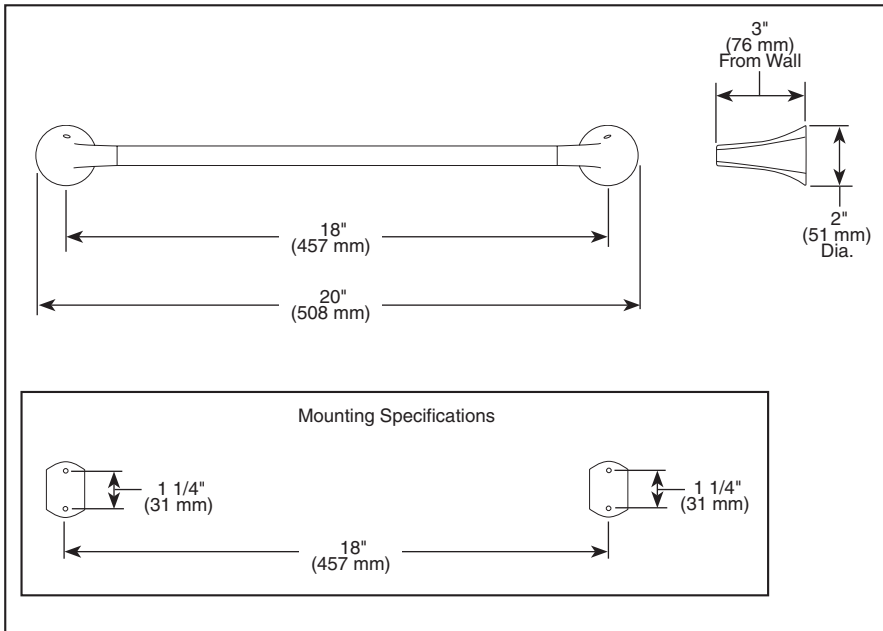

## ACCESSORIES

- Sotria™ Bath Collection
- 18" Towel Bar

691850 ▲

Submitted Model No.: \_\_\_\_\_

Specific Features: \_\_\_\_\_