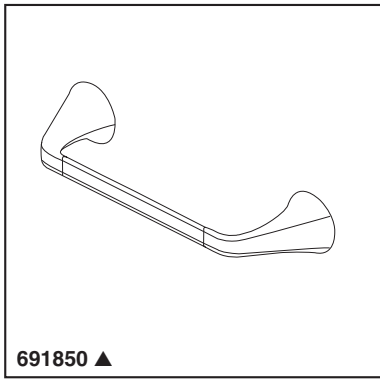

## ACCESSORIES

- Sotria™ Bath Collection
- 18" Towel Bar

691850 ▲

Submitted Model No.: \_\_\_\_\_

Specific Features: \_\_\_\_\_