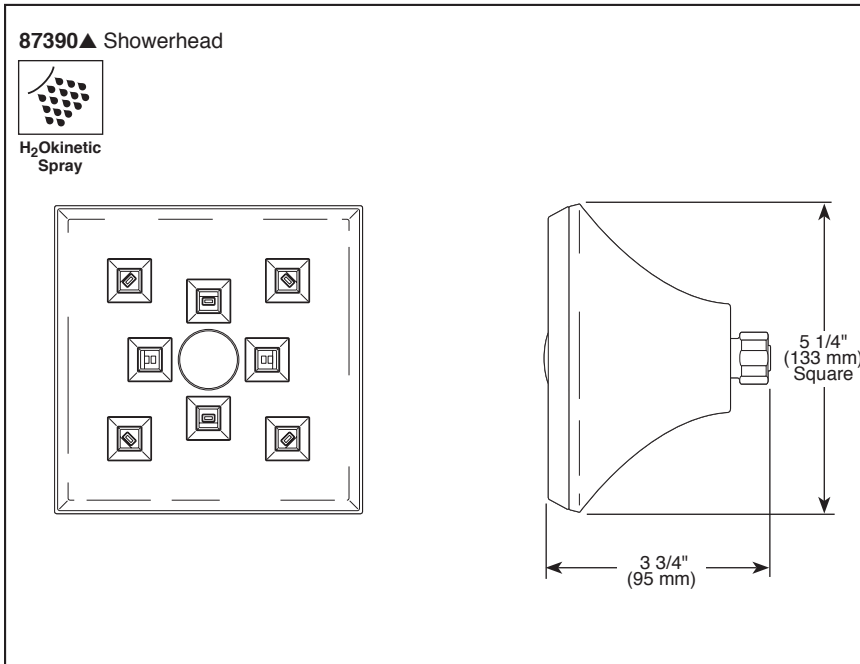

Submitted Model No.: _____

Specific Features: _____

▲ Designate proper finish suffix

BRIZO®

SHOWERHEAD

■ RSVP® Bath Collection

FEATURES:

- H₂O Kinetic Technology® single function showerhead

STANDARD SPECIFICATIONS:

- Max. 1.75 gpm @ 80 psi, 6.6 L/min @ 550 kPa
- Finished sprayface matches shell finish
- Showerhead has 1/2"-14 NPSM female connection
- Optional solid brass showerarm (RP48040▲)
- Wrench flats for tightening
- Showerhead ball nut pivots and rotates