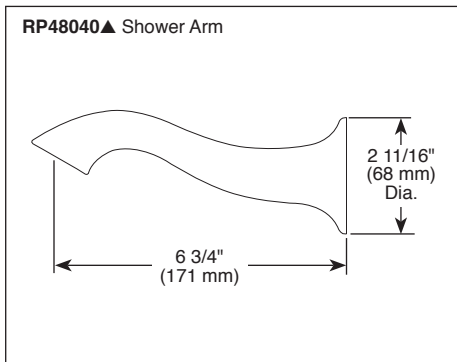

Submitted Model No.: _____

Specific Features: _____

▲ Designate proper finish suffix

BRIZO®

SHOWERHEAD

■ RSVP® Bath Collection

FEATURES:

- H₂O Kinetic Technology® single function showerhead

STANDARD SPECIFICATIONS:

- Max. 1.75 gpm @ 80 psi, 6.6 L/min @ 550 kPa
- Finished sprayface matches shell finish
- Showerhead has 1/2"-14 NPSM female connection
- Optional solid brass showerarm (RP48040▲)
- Wrench flats for tightening
- Showerhead ball nut pivots and rotates