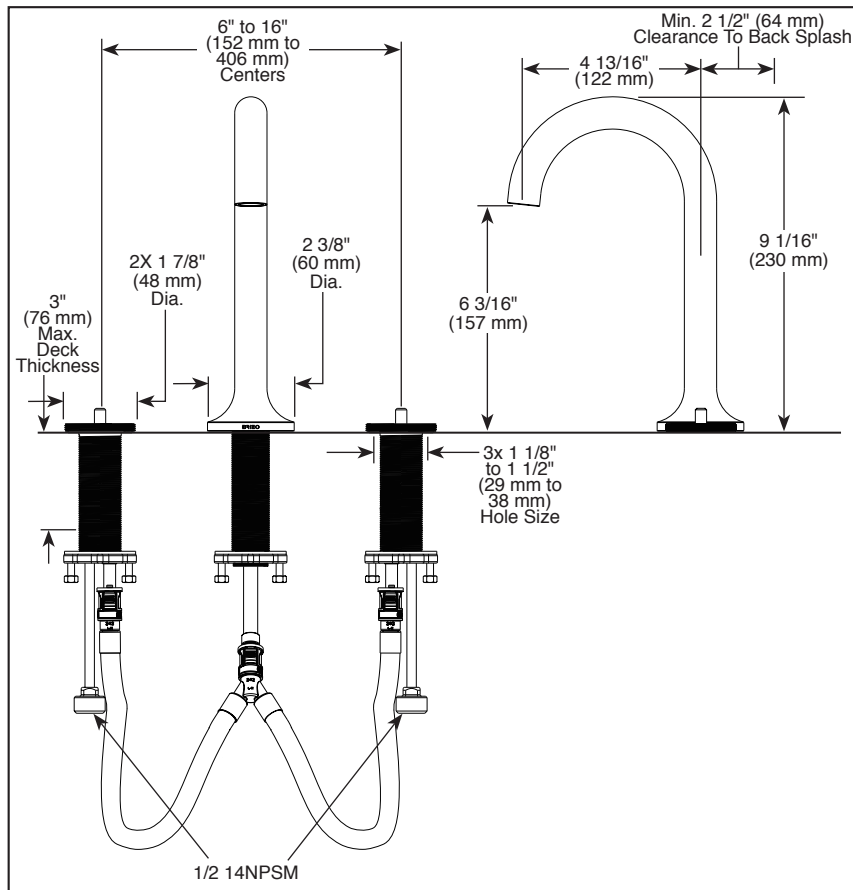

BRIZO®

BATHROOM FAUCET

- Odin® Bath Collection
- Two Handle Widespread Deck Mount

STANDARD SPECIFICATIONS:

- Max flow rate 1.5 gpm @ 60 psi, 5.7 L/min @ 414 kPa
- Max flow rate (ECO model only) 1.2 gpm @ 60 psi, 4.5 L/min @ 414 kPa
- Three hole mount
- Ceramic cartridge
- 1/2-14 NPSM threaded inlets
- Spout features hidden water-efficient laminar flow aerator
- Drain sold separately
- Handles sold separately
- Note: Optional red/blue temperature indicator rings, order RP101685

WARRANTY

- Parts and Finish - Lifetime limited warranty; or for commercial purchasers, 10 years for multi-family residential (apartments and condominiums) and 5 years for all other commercial uses, in each case from the date of purchase.
- Electronic Parts and Batteries (if applicable) - 5 years from the date of purchase; or for commercial purchasers, 1 year from the date of purchase. No warranty is provided on batteries.

COMPLIES WITH:

- ASME A112.18.1 / CSA B125.1
- ♿ Indicates compliance to ICC/ANSI A117.1
- EPA WaterSense®

HL5375-▲ 3 7/8" (98 mm) 2 1/2" (64 mm)	HX5375-▲ 3 7/8" (98 mm) 1 1/2" (38 mm)	HX5375-▲WD 3 7/8" (98 mm) 1 1/2" (38 mm)
HI5373-▲ 2 3/8" (60 mm) 2 1/2" (38 mm)	HX5373-▲ 2 3/8" (60 mm) 1 1/2" (38 mm)	HX5373-▲WD 2 3/8" (60 mm) 1 1/2" (38 mm)

▲ Designate Proper Finish Suffix

Brizo Kitchen & Bath Company reserves the right (1) to make changes in specifications and materials, and (2) to change or discontinue models, both without notice or obligation. Dimensions are for reference only. See current full-line price book or www.brizo.com for finish options and product availability.

BSP-L-65375LF-LHP Rev. B

Brizo Kitchen & Bath Company

55 E. 111th Street, Indianapolis, Indiana 46280
350 South Edgeware Road, St. Thomas, ON N5P 4L1
© 2021 Brizo Kitchen & Bath Company