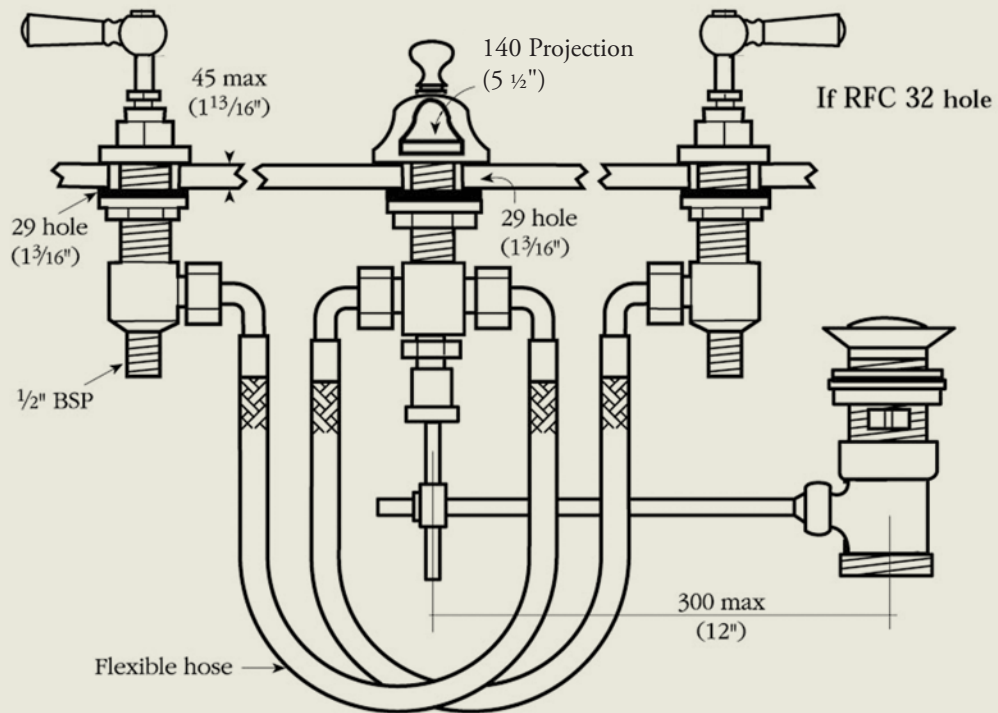

BY APPOINTMENT TO
HER MAJESTY QUEEN ELIZABETH II
MANUFACTURER OF KITCHEN & BATHROOM TAPS & MIXERS
BARBER WILSONS & CO. LTD.
LONDON

LONDON

BARBER WILSONS & CO

EST. 1905

Model No. RML6455-1900 *image shows 1890 headwork

Internals Standard-3/4 turn ceramic cartridge
Optional compression cartridge available

MADE IN LONDON

info@barberwilsons.co.uk
+44 (0) 20 8888 3461

Barber Wilsons & Co Ltd, Crawley Road, London N22 6AH
REG. OFFICE. AS ABOVE · REG. NO. 100285 ENGLAND