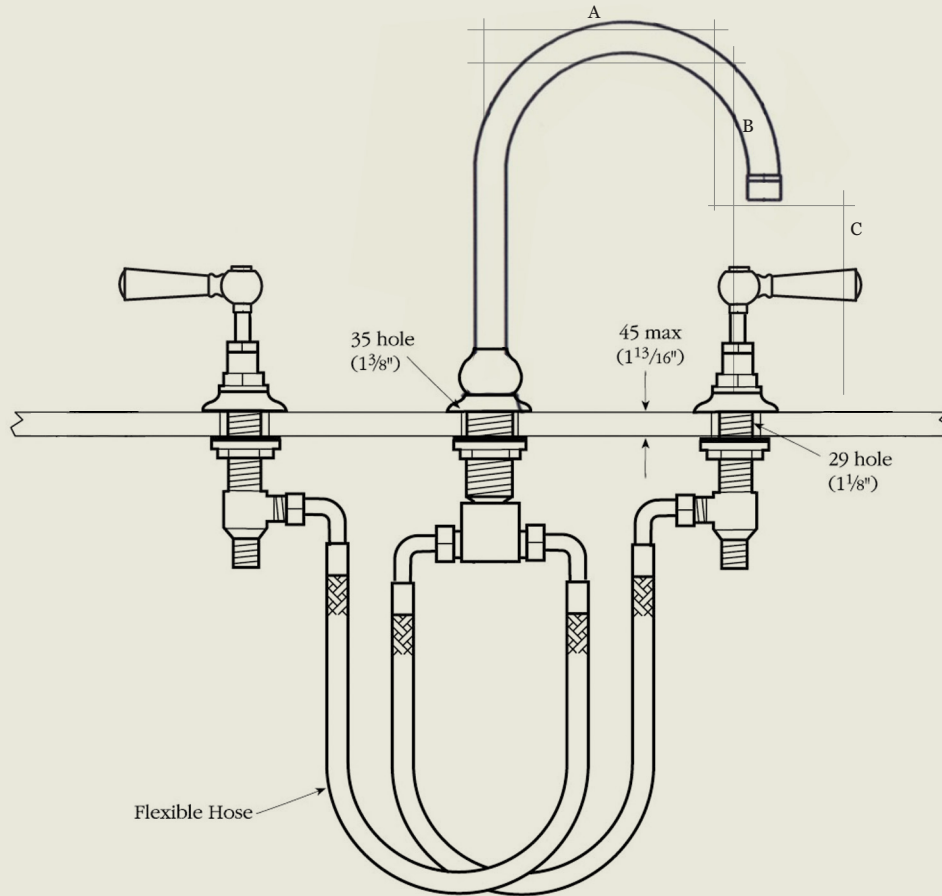

BY APPOINTMENT TO
HER MAJESTY QUEEN ELIZABETH II
MANUFACTURER OF KITCHEN & BATHROOM TAPS & MIXERS
BARBER WILSONS & CO. LTD.
LONDON

LONDON

BARBER WILSONS & CO

EST. 1905

| | 4" | 6" | 8" |
|---|----------------|-----------------|-----------------|
| A | 102mm (4") | 152mm (6") | 203mm (8") |
| B | 218mm (8" 5/8) | 260mm (10" 1/4) | 295mm (10" 1/6) |
| C | 140mm (5" 1/2) | 140mm (5" 1/2) | 145mm (5" 6/8) |

Model No. RML6453-1900 *image shows 1890 headwork

Internals Standard-3/4 turn ceramic cartridge
Optional compression cartridge available

MADE IN LONDON

info@barberwilsons.co.uk
+44 (0) 20 8888 3461

Barber Wilsons & Co Ltd, Crawley Road, London N22 6AH
REG. OFFICE. AS ABOVE · REG. NO. 100285 ENGLAND