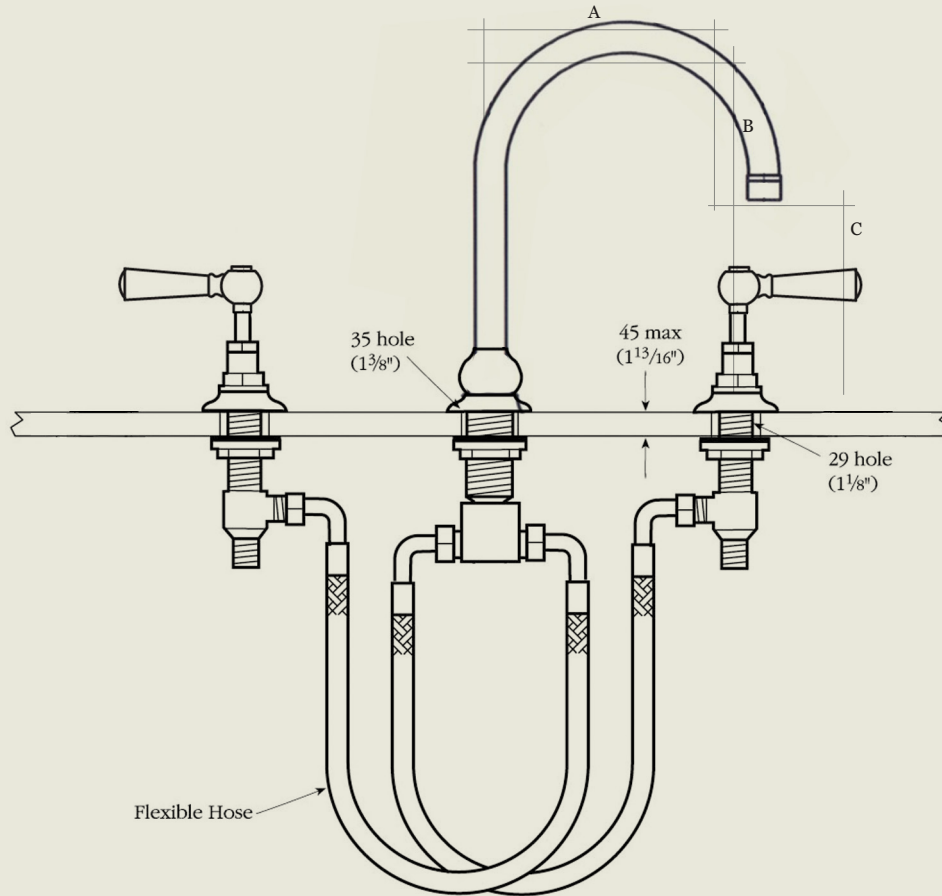

BY APPOINTMENT TO
HER MAJESTY QUEEN ELIZABETH II
MANUFACTURER OF KITCHEN & BATHROOM TAPS & MIXERS
BARBER WILSONS & CO. LTD.
LONDON

LONDON

BARBER WILSONS & CO

EST. 1905

	4"	6"	8"
A	102mm (4")	152mm (6")	203mm (8")
B	218mm (8" 5/8)	260mm (10" 1/4)	295mm (10" 1/6)
C	140mm (5" 1/2)	140mm (5" 1/2)	145mm (5" 6/8)

Model No. RML6453-1890

Internals Standard-3/4 turn ceramic cartridge
Optional compression cartridge available

MADE IN LONDON

info@barberwilsons.co.uk
+44 (0) 20 8888 3461

Barber Wilsons & Co Ltd, Crawley Road, London N22 6AH
REG. OFFICE. AS ABOVE · REG. NO. 100285 ENGLAND