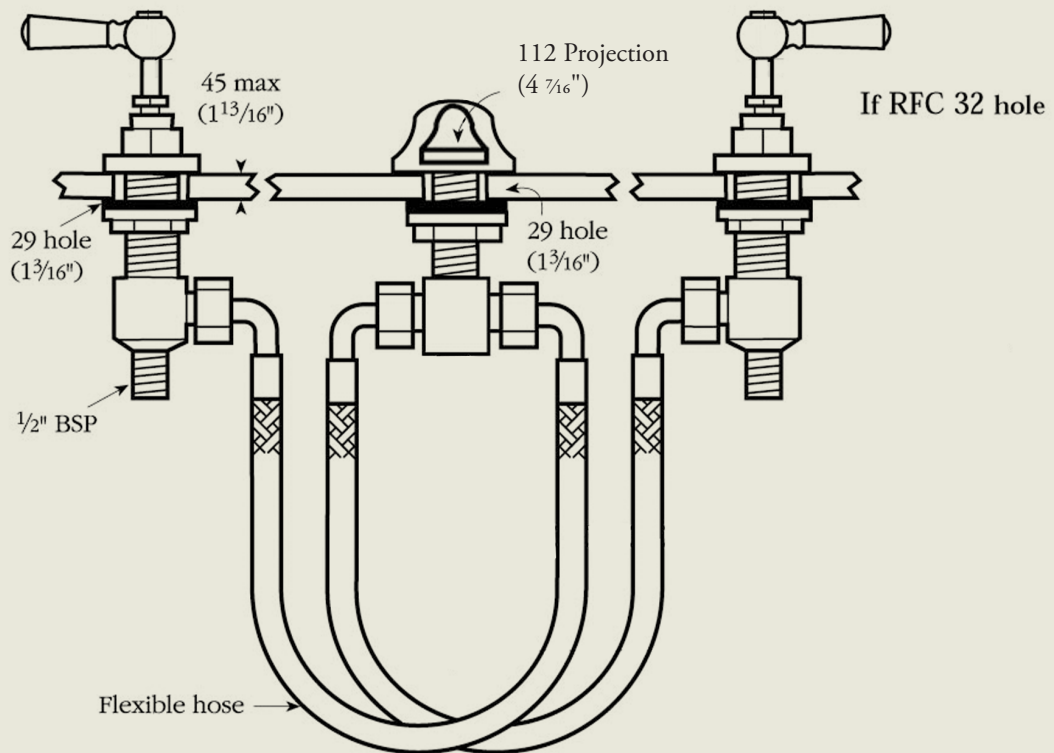

BY APPOINTMENT TO  
HER MAJESTY QUEEN ELIZABETH II  
MANUFACTURER OF KITCHEN & BATHROOM TAPS & MIXERS  
BARBER WILSONS & CO. LTD.  
LONDON

LONDON

BARBER WILSONS & CO

EST. 1905

Model No. RML6452-I890

Internals Standard-3/4 turn ceramic cartridge  
Optional compression cartridge available