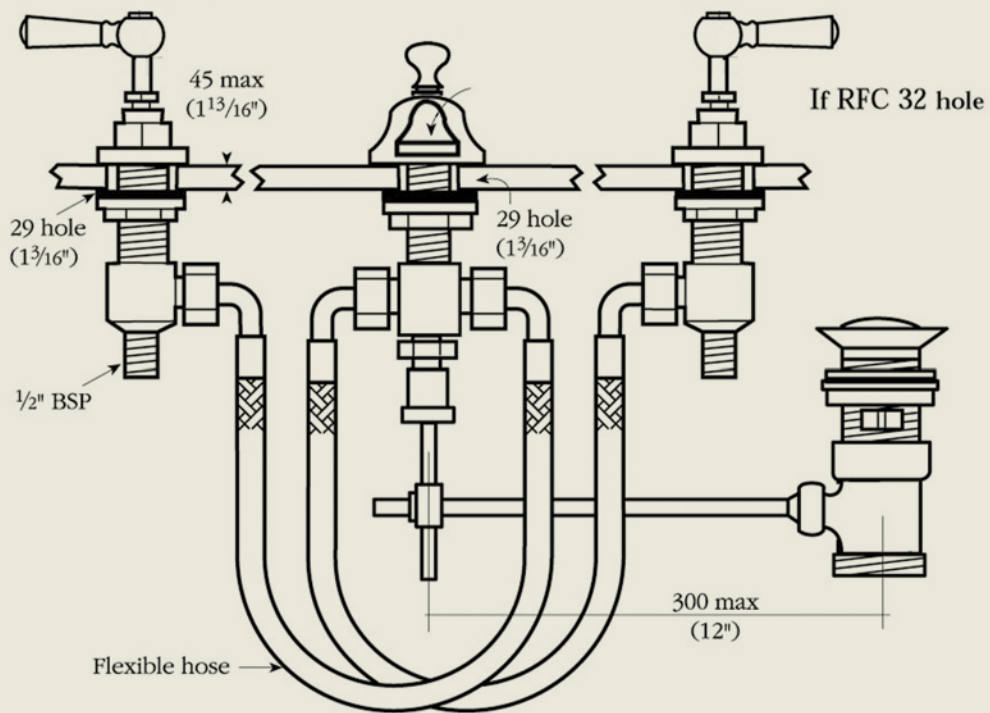

BY APPOINTMENT TO
HER MAJESTY QUEEN ELIZABETH II
MANUFACTURER OF KITCHEN & BATHROOM TAPS & MIXERS
BARBER WILSONS & CO. LTD.
LONDON

LONDON

BARBER WILSONS & CO

EST. 1905

Model No. RML6450-1890

Internals Standard-3/4 turn ceramic cartridge
Optional compression cartridge available