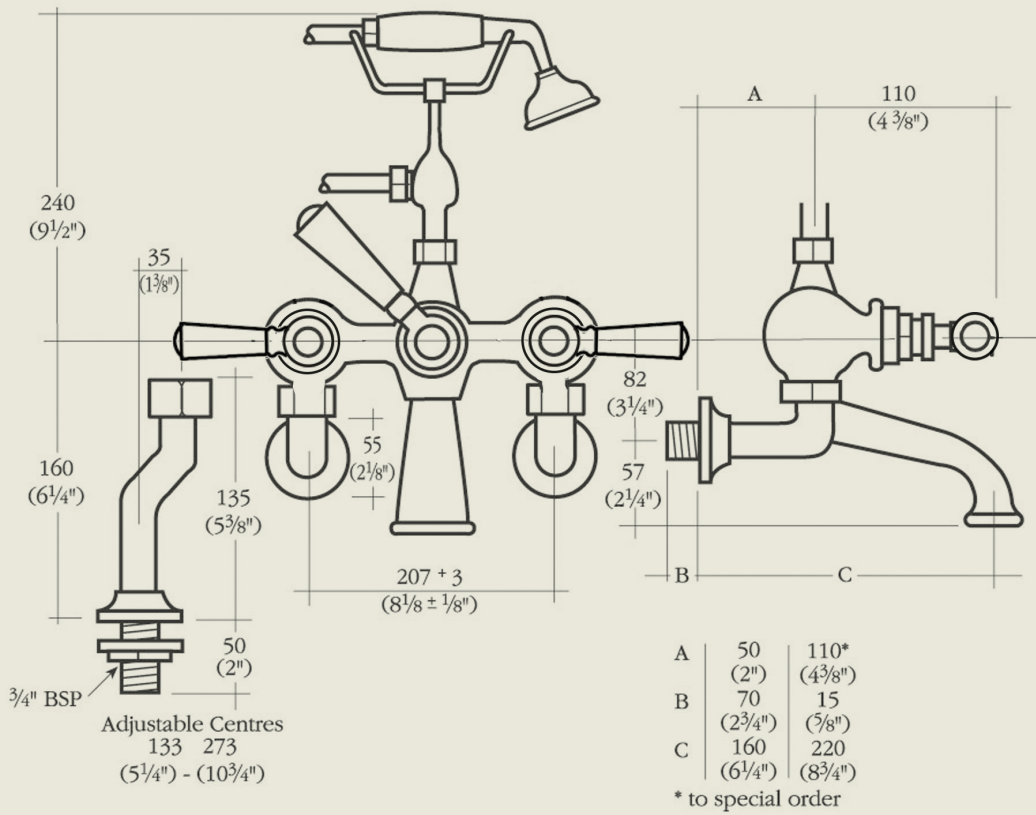

BY APPOINTMENT TO
HER MAJESTY QUEEN ELIZABETH II
MANUFACTURER OF KITCHEN & BATHROOM TAPS & MIXERS
BARBER WILSONS & CO. LTD.
LONDON

LONDON

BARBER WILSONS & CO

EST. 1905

Model No. RML4300-1890

Internals Standard-3/4 turn ceramic cartridge
Optional compression cartridge available