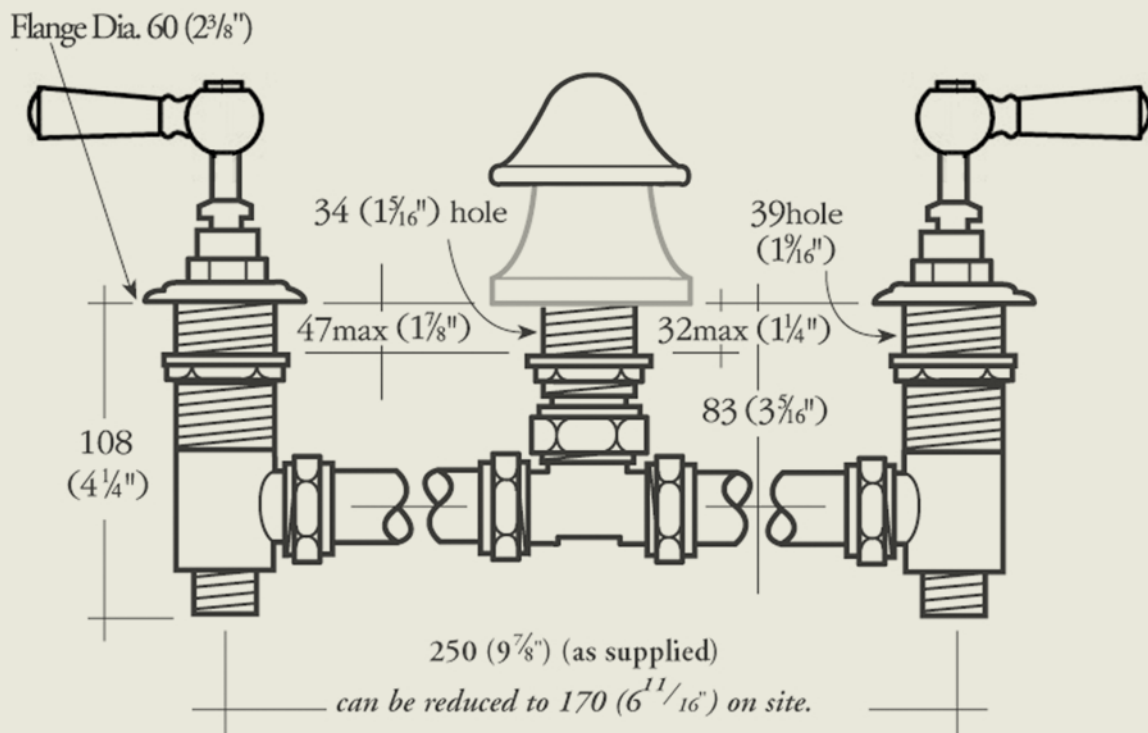

BY APPOINTMENT TO  
HER MAJESTY QUEEN ELIZABETH II  
MANUFACTURER OF KITCHEN & BATHROOM TAPS & MIXERS  
BARBER WILSONS & CO. LTD.  
LONDON

LONDON

BARBER WILSONS & CO

EST. 1905

Model No. RML3480-1890

Internals Standard-3/4 turn ceramic cartridge  
Optional compression cartridge available