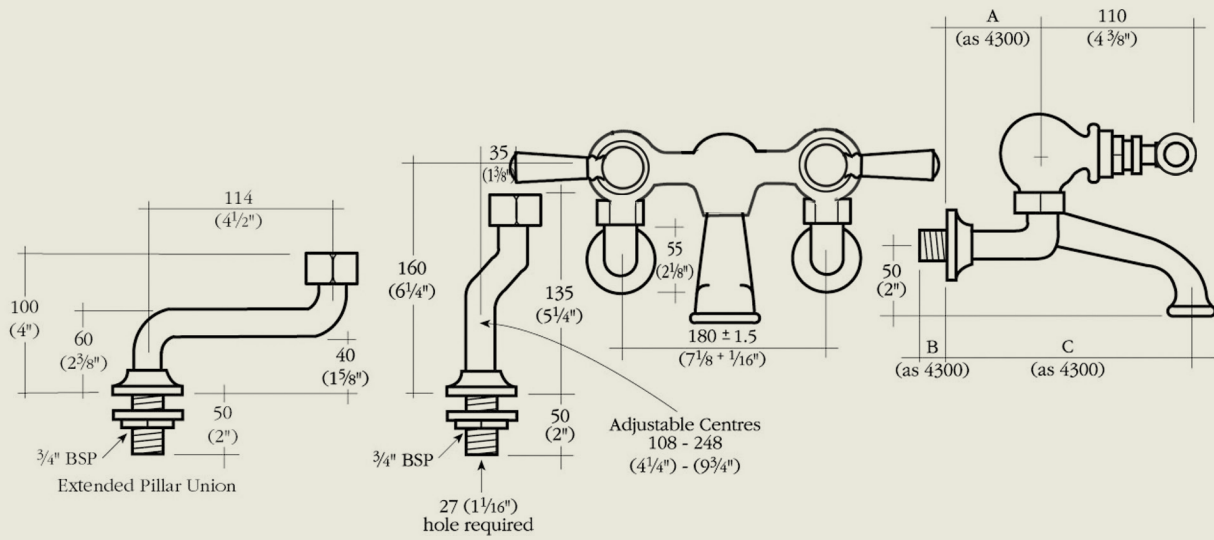

BY APPOINTMENT TO  
HER MAJESTY QUEEN ELIZABETH II  
MANUFACTURER OF KITCHEN & BATHROOM TAPS & MIXERS  
BARBER WILSONS & CO. LTD.  
LONDON

LONDON **BARBER WILSONS & CO** EST. 1905

**Model No.** RML3308-1890

**Internals** Standard-3/4 turn ceramic cartridge  
Optional compression cartridge available

MADE IN LONDON

info@barberwilsons.co.uk  
+44 (0) 20 8888 3461

Barber Wilsons & Co Ltd, Crawley Road, London N22 6AH  
REG. OFFICE. AS ABOVE · REG. NO. 100285 ENGLAND