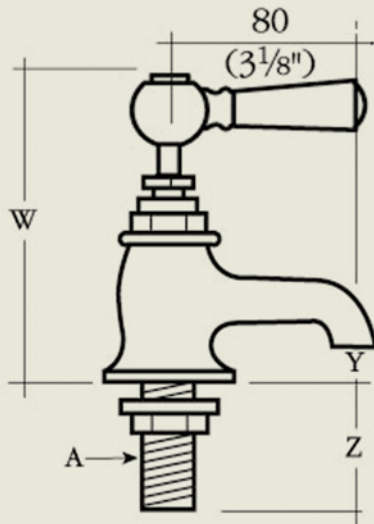

BY APPOINTMENT TO  
HER MAJESTY QUEEN ELIZABETH II  
MANUFACTURER OF KITCHEN & BATHROOM TAPS & MIXERS  
BARBER WILSONS & CO. LTD.  
LONDON

LONDON

BARBER WILSONS & CO

EST. 1905

	1/2	1/2	1/2	3/4	
	2123	2124	2125	2134	
V	75 (3")	100 (4")	125 (5")	100 (4")	
W	130 (5 1/8")	130 (5 1/8")	120 (4 3/4")	158 (6 1/4")	
Y	20 (3/4")	20 (3/4")	5 (3/16")	25 (1")	
Z	63 (2 1/2")	63 (2 1/2")	100 (4")	75 (3")	
Flange hole (A)	48 (1 7/8")	48 (1 7/8")	48 (1 7/8")	53 (2 1/8")	DIA
	30 (1 3/16")	30 (1 3/16")	30 (1 3/16")	35 (1 3/8")	

Model No. RML2125-1890

Internals Standard-3/4 turn ceramic cartridge  
Optional compression cartridge available

MADE IN LONDON

info@barberwilsons.co.uk  
+44 (0) 20 8888 3461

Barber Wilsons & Co Ltd, Crawley Road, London N22 6AH  
REG. OFFICE. AS ABOVE - REG. NO. 100285 ENGLAND