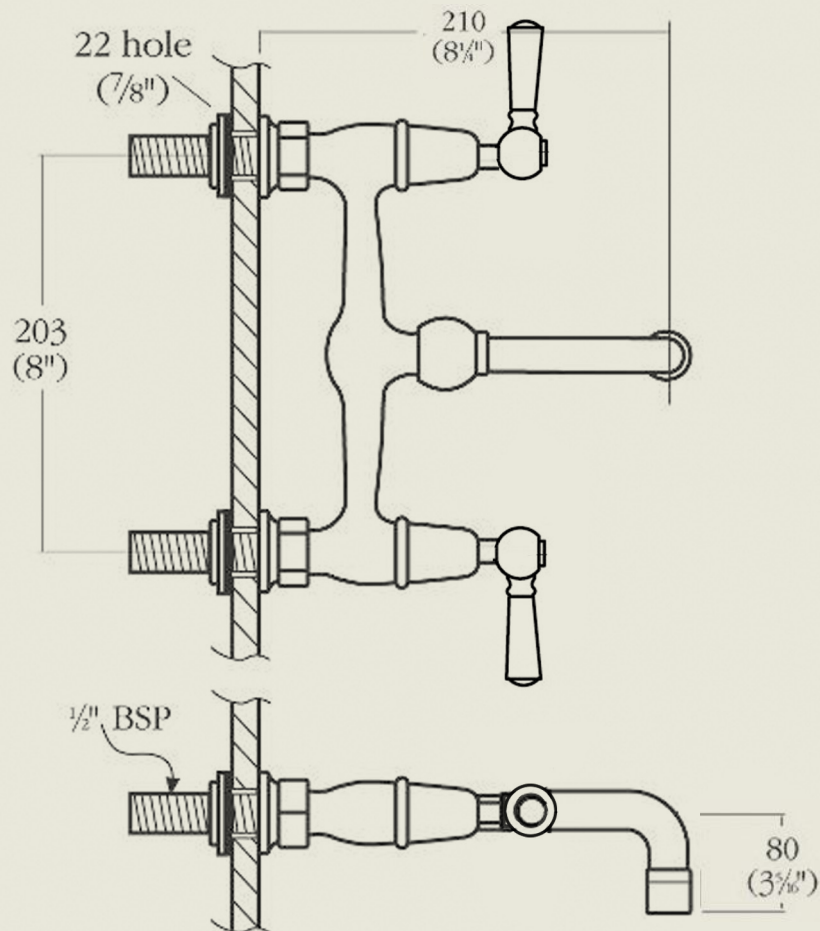

BY APPOINTMENT TO
HER MAJESTY QUEEN ELIZABETH II
MANUFACTURER OF KITCHEN & BATHROOM TAPS & MIXERS
BARBER WILSONS & CO. LTD.
LONDON

LONDON

BARBER WILSONS & CO

EST. 1905

Model No. RML2020-1900

Internals Standard-3/4 turn ceramic cartridge
Optional compression cartridge available