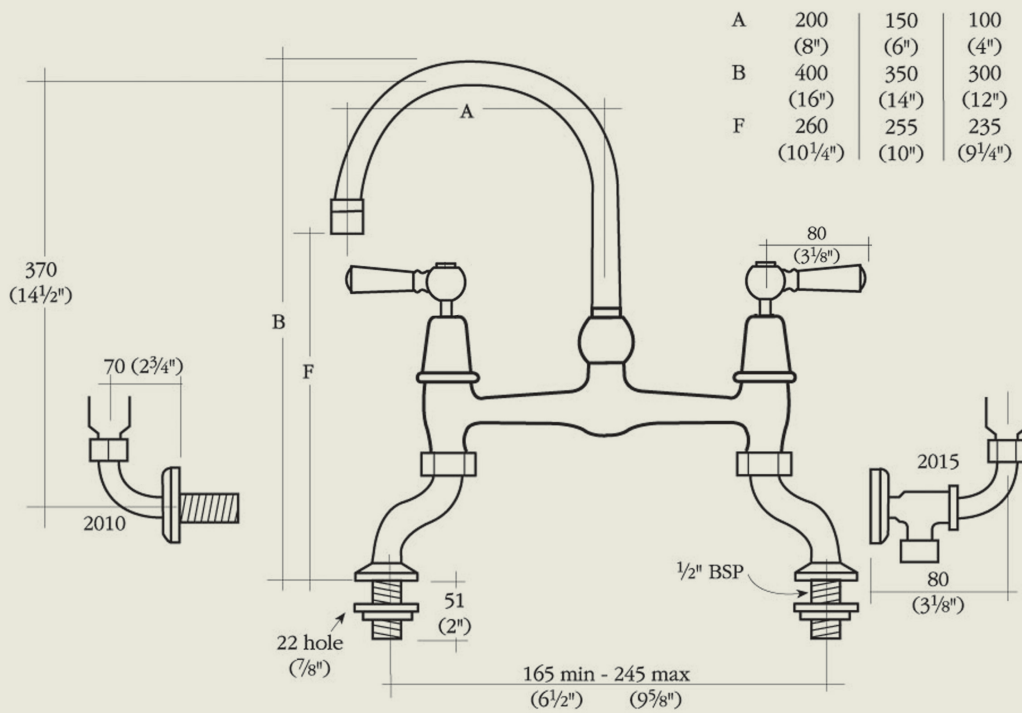

BY APPOINTMENT TO  
HER MAJESTY QUEEN ELIZABETH II  
MANUFACTURER OF KITCHEN & BATHROOM TAPS & MIXERS  
BARBER WILSONS & CO. LTD.  
LONDON

LONDON

BARBER WILSONS & CO

EST. 1905

**Model No.** RML2010-1900  
8" & 10" Swan-necks available

**Internals** Standard-3/4 turn ceramic cartridge  
Optional compression cartridge available

MADE IN LONDON

info@barberwilsons.co.uk  
+44 (0) 20 8888 3461

Barber Wilsons & Co Ltd, Crawley Road, London N22 6AH  
REG. OFFICE. AS ABOVE - REG. NO. 100285 ENGLAND