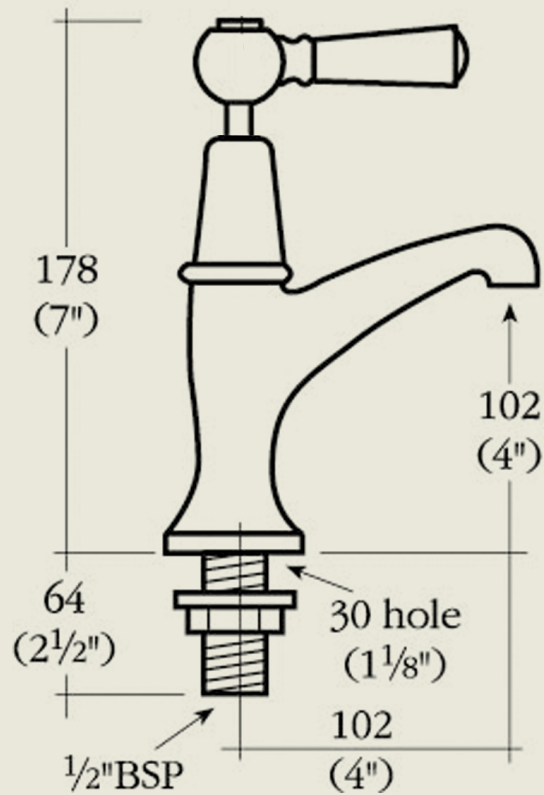

BY APPOINTMENT TO  
HER MAJESTY QUEEN ELIZABETH II  
MANUFACTURER OF KITCHEN & BATHROOM TAPS & MIXERS  
BARBER WILSONS & CO. LTD.  
LONDON

LONDON

BARBER WILSONS & CO

EST. 1905

**Model No.** RMLI06-I890 \*image shows I900 headwork

**Internals** Standard-3/4 turn ceramic cartridge  
Optional compression cartridge available

MADE IN LONDON

BW  
& CO

info@barberwilsons.co.uk  
+44 (0) 20 8888 3461

Barber Wilsons & Co Ltd, Crawley Road, London N22 6AH  
REG. OFFICE. AS ABOVE - REG. NO. 100285 ENGLAND