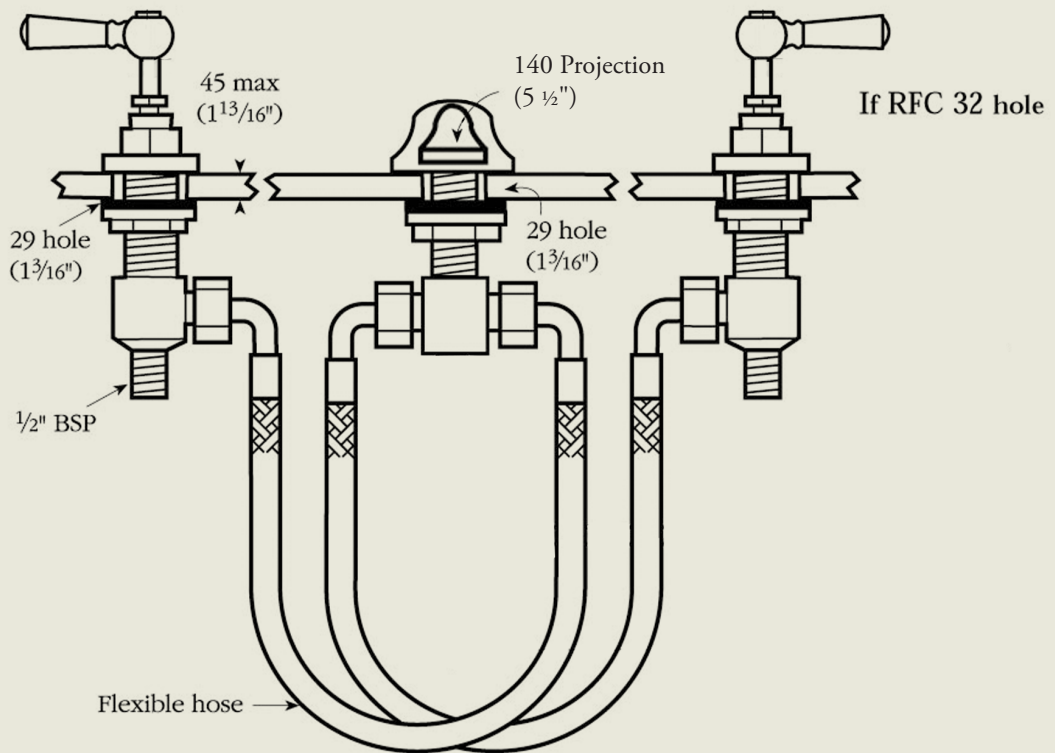

BY APPOINTMENT TO
HER MAJESTY QUEEN ELIZABETH II
MANUFACTURER OF KITCHEN & BATHROOM TAPS & MIXERS
BARBER WILSONS & CO. LTD.
LONDON

LONDON

BARBER WILSONS & CO

EST. 1905

Model No. RCL6457-I890

Internals Standard-3/4 turn ceramic cartridge
Optional compression cartridge available