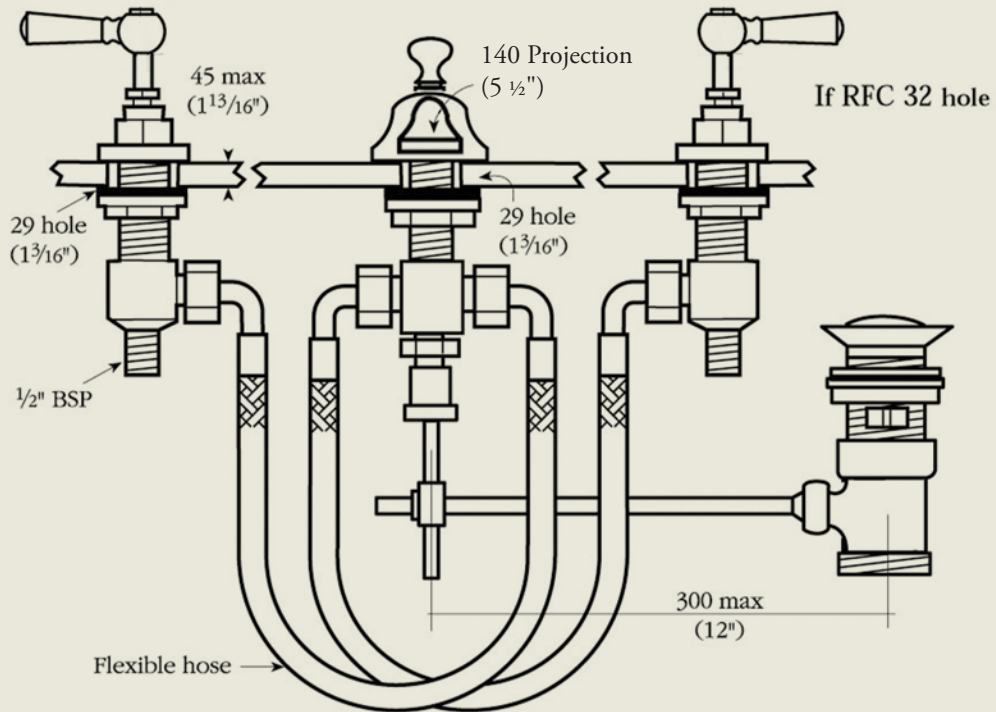

BY APPOINTMENT TO
HER MAJESTY QUEEN ELIZABETH II
MANUFACTURER OF KITCHEN & BATHROOM TAPS & MIXERS
BARBER WILSONS & CO. LTD.
LONDON

LONDON

BARBER WILSONS & CO

EST. 1905

Model No. RCL6455-1900 *image shows 1890 headwork

Internals Standard-3/4 turn ceramic cartridge
Optional compression cartridge available

MADE IN LONDON

info@barberwilsons.co.uk
+44 (0) 20 8888 3461

Barber Wilsons & Co Ltd, Crawley Road, London N22 6AH
REG. OFFICE. AS ABOVE · REG. NO. 100285 ENGLAND