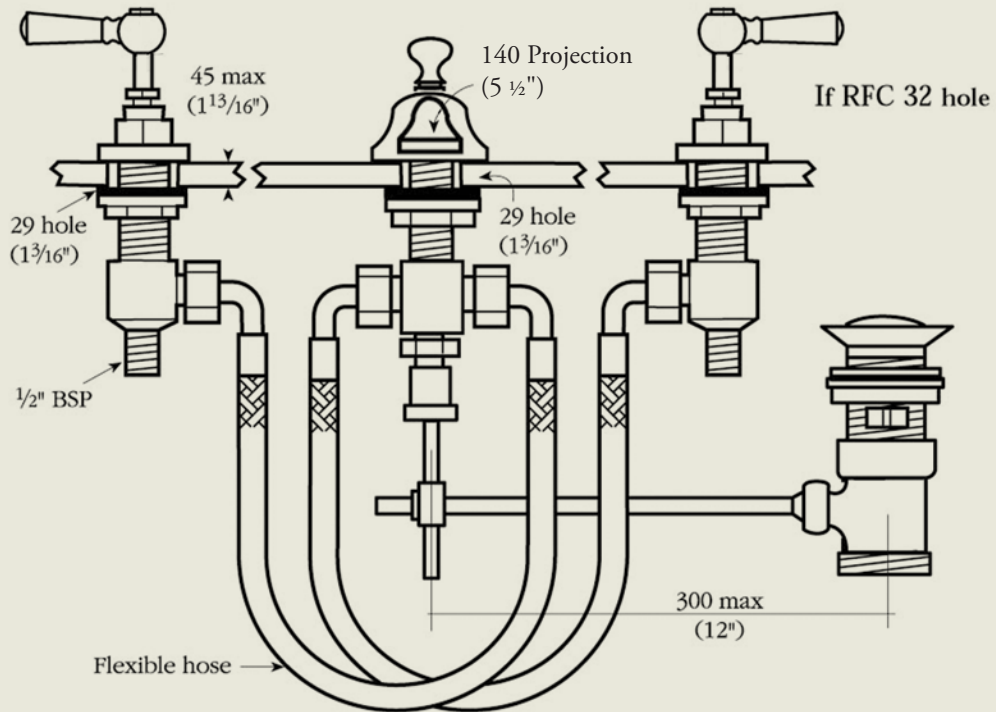

BY APPOINTMENT TO
HER MAJESTY QUEEN ELIZABETH II
MANUFACTURER OF KITCHEN & BATHROOM TAPS & MIXERS
BARBER WILSONS & CO. LTD.
LONDON

LONDON

BARBER WILSONS & CO

EST. 1905

Model No. RCL6455-I890

Internals Standard-3/4 turn ceramic cartridge
Optional compression cartridge available