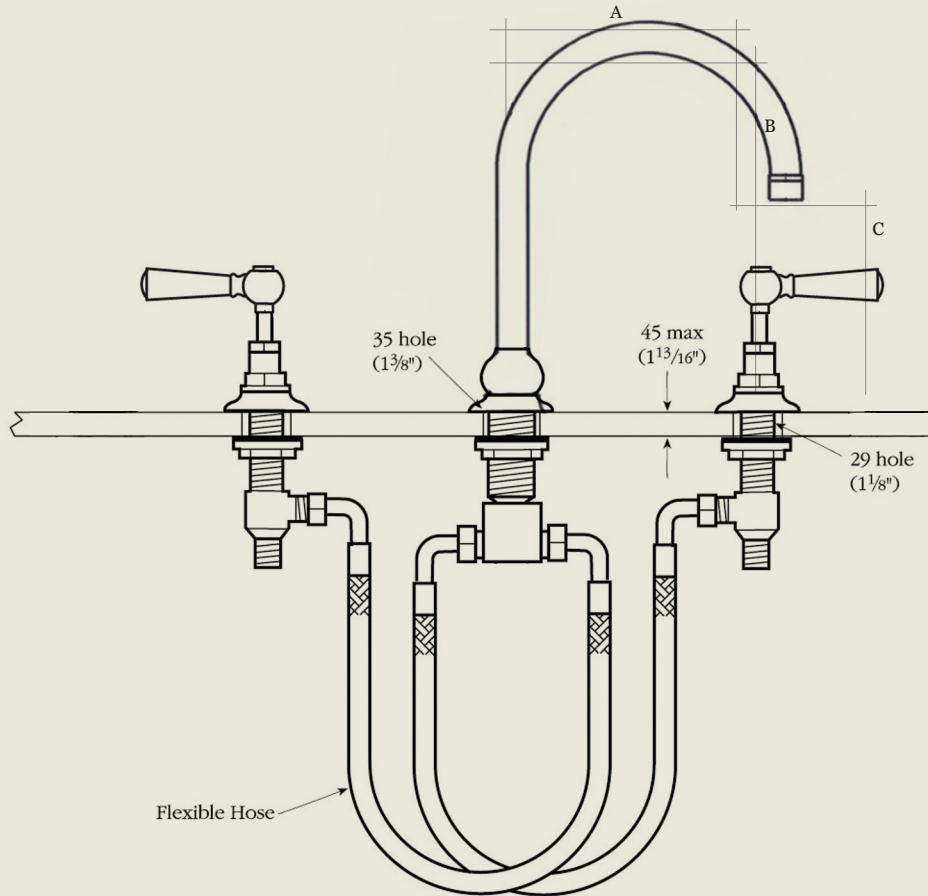

BY APPOINTMENT TO
HER MAJESTY QUEEN ELIZABETH II
MANUFACTURER OF KITCHEN & BATHROOM TAPS & MIXERS
BARBER WILSONS & CO. LTD.
LONDON

LONDON

BARBER WILSONS & CO

EST. 1905

	4"	6"	8"
A	102mm (4")	152mm (6")	203mm (8")
B	218mm (8" 5/8)	260mm (10" 1/4)	295mm (10" 1/6)
C	140mm (5" 1/2)	140mm (5" 1/2)	145mm (5" 6/8)

Model No. RCL6453-1900 *image shows 1890 headwork

Internals Standard-3/4 turn ceramic cartridge
Optional compression cartridge available

MADE IN LONDON

info@barberwilsons.co.uk
+44 (0) 20 8888 3461

Barber Wilsons & Co Ltd, Crawley Road, London N22 6AH
REG. OFFICE. AS ABOVE · REG. NO. 100285 ENGLAND