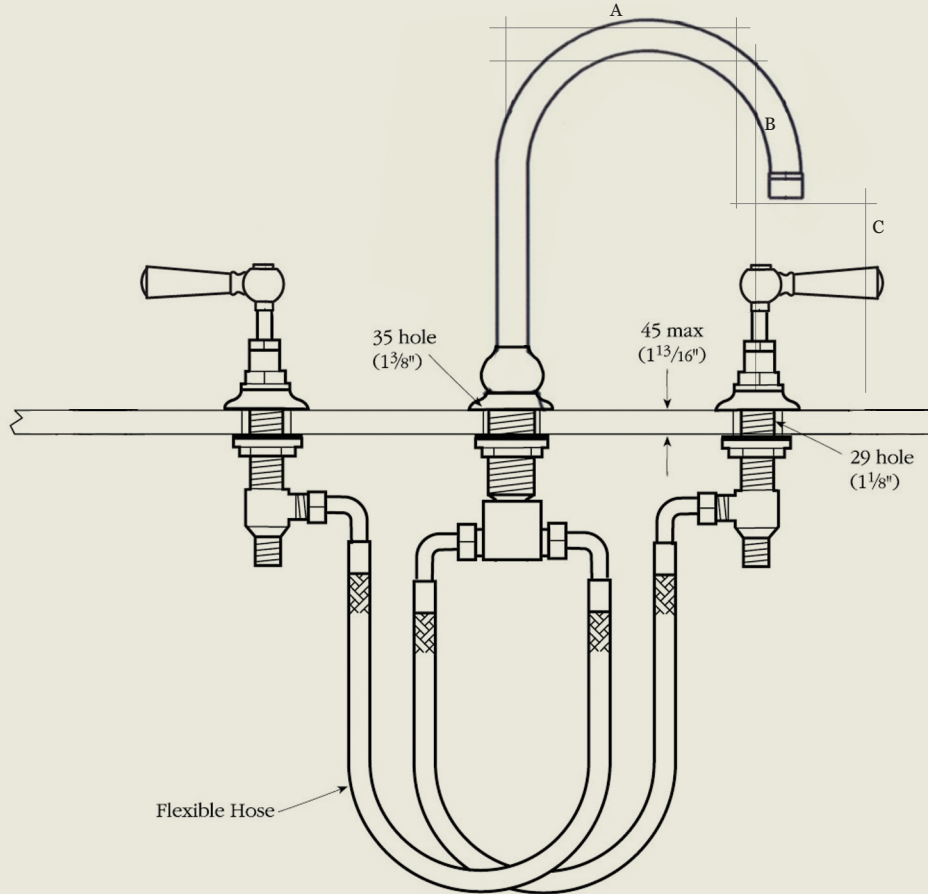

BY APPOINTMENT TO  
HER MAJESTY QUEEN ELIZABETH II  
MANUFACTURER OF KITCHEN & BATHROOM TAPS & MIXERS  
BARBER WILSONS & CO. LTD.  
LONDON

LONDON

BARBER WILSONS & CO

EST. 1905

	4"	6"	8"
A	102mm (4")	152mm (6")	203mm (8")
B	218mm (8" 5/8)	260mm (10" 1/4)	295mm (10" 1/6)
C	140mm (5" 1/2)	140mm (5" 1/2)	145mm (5" 6/8)

**Model No.** RCL6453-1890

**Internals** Standard-3/4 turn ceramic cartridge  
Optional compression cartridge available

MADE IN LONDON

info@barberwilsons.co.uk  
+44 (0) 20 8888 3461

Barber Wilsons & Co Ltd, Crawley Road, London N22 6AH  
REG. OFFICE. AS ABOVE · REG. NO. 100285 ENGLAND