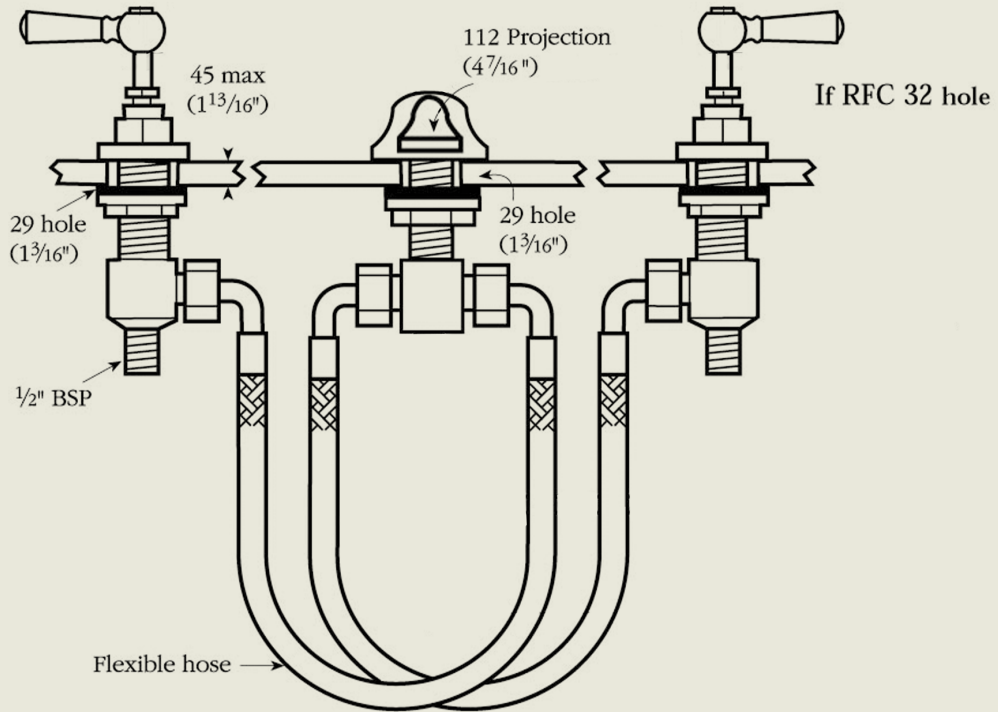

BY APPOINTMENT TO
HER MAJESTY QUEEN ELIZABETH II
MANUFACTURER OF KITCHEN & BATHROOM TAPS & MIXERS
BARBER WILSONS & CO. LTD.
LONDON

LONDON

BARBER WILSONS & CO

EST. 1905

Model No. RCL6452-1900 *image shows 1890 headwork

Internals Standard-3/4 turn ceramic cartridge
Optional compression cartridge available

MADE IN LONDON

info@barberwilsons.co.uk
+44 (0) 20 8888 3461

Barber Wilsons & Co Ltd, Crawley Road, London N22 6AH
REG. OFFICE. AS ABOVE · REG. NO. 100285 ENGLAND