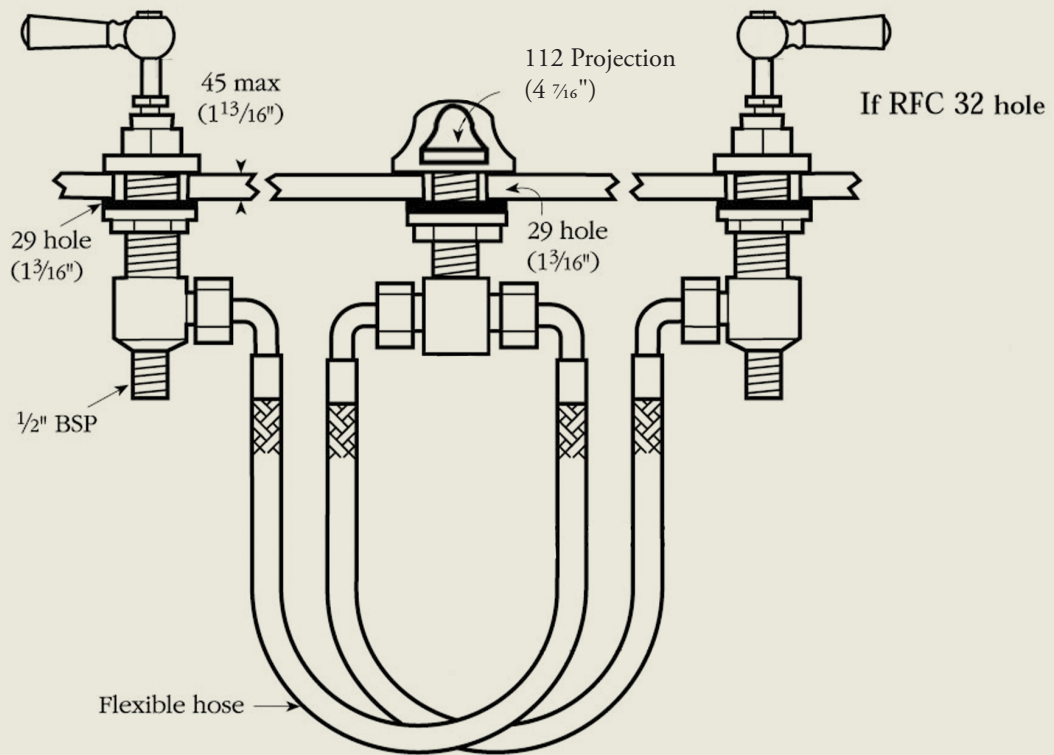

BY APPOINTMENT TO
HER MAJESTY QUEEN ELIZABETH II
MANUFACTURER OF KITCHEN & BATHROOM TAPS & MIXERS
BARBER WILSONS & CO. LTD.
LONDON

LONDON

BARBER WILSONS & CO

EST. 1905

Model No. RCL6452-I890

Internals Standard-3/4 turn ceramic cartridge
Optional compression cartridge available