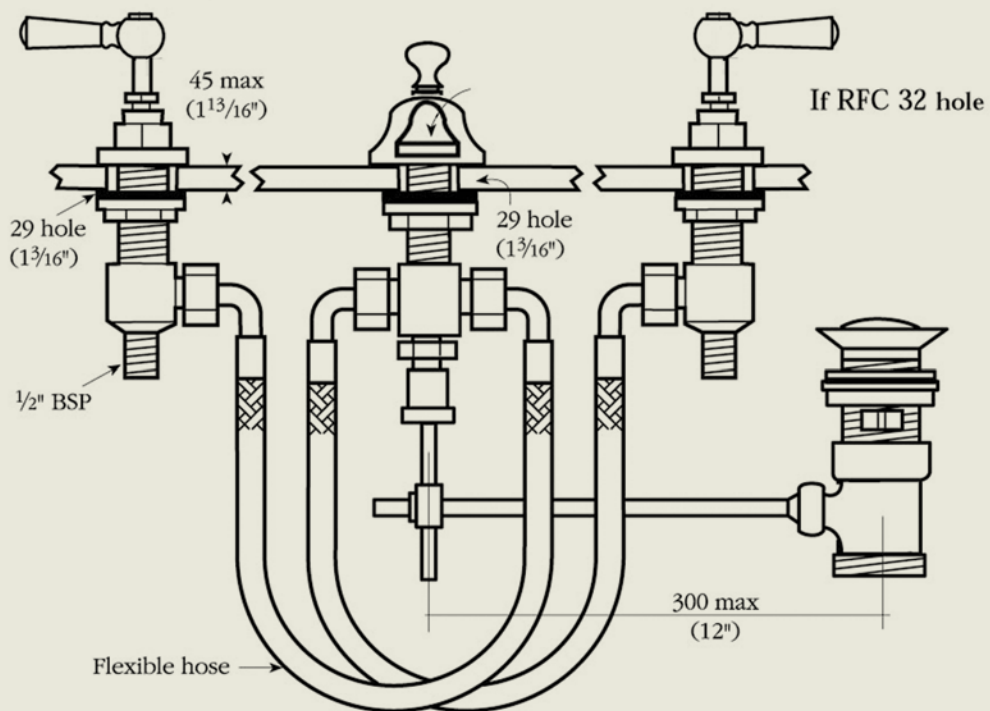

BY APPOINTMENT TO
HER MAJESTY QUEEN ELIZABETH II
MANUFACTURER OF KITCHEN & BATHROOM TAPS & MIXERS
BARBER WILSONS & CO. LTD.
LONDON

LONDON

BARBER WILSONS & CO

EST. 1905

Model No. RCL6454-1900 *image shows 1890 headwork

Internals Standard-3/4 turn ceramic cartridge
Optional compression cartridge available

MADE IN LONDON

BW
& CO

info@barberwilsons.co.uk
+44 (0) 20 8888 3461

Barber Wilsons & Co Ltd, Crawley Road, London N22 6AH
REG. OFFICE. AS ABOVE · REG. NO. 100285 ENGLAND