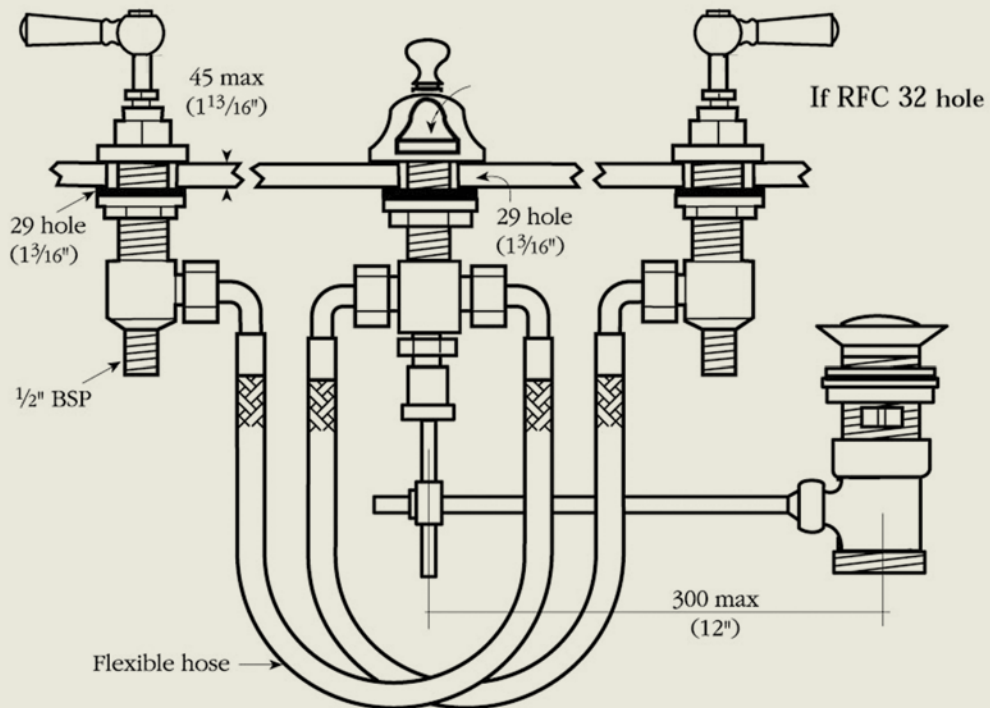

BY APPOINTMENT TO
HER MAJESTY QUEEN ELIZABETH II
MANUFACTURER OF KITCHEN & BATHROOM TAPS & MIXERS
BARBER WILSONS & CO. LTD.
LONDON

LONDON

BARBER WILSONS & CO

EST. 1905

Model No. RCL6450-I890

Internals Standard-3/4 turn ceramic cartridge
Optional compression cartridge available