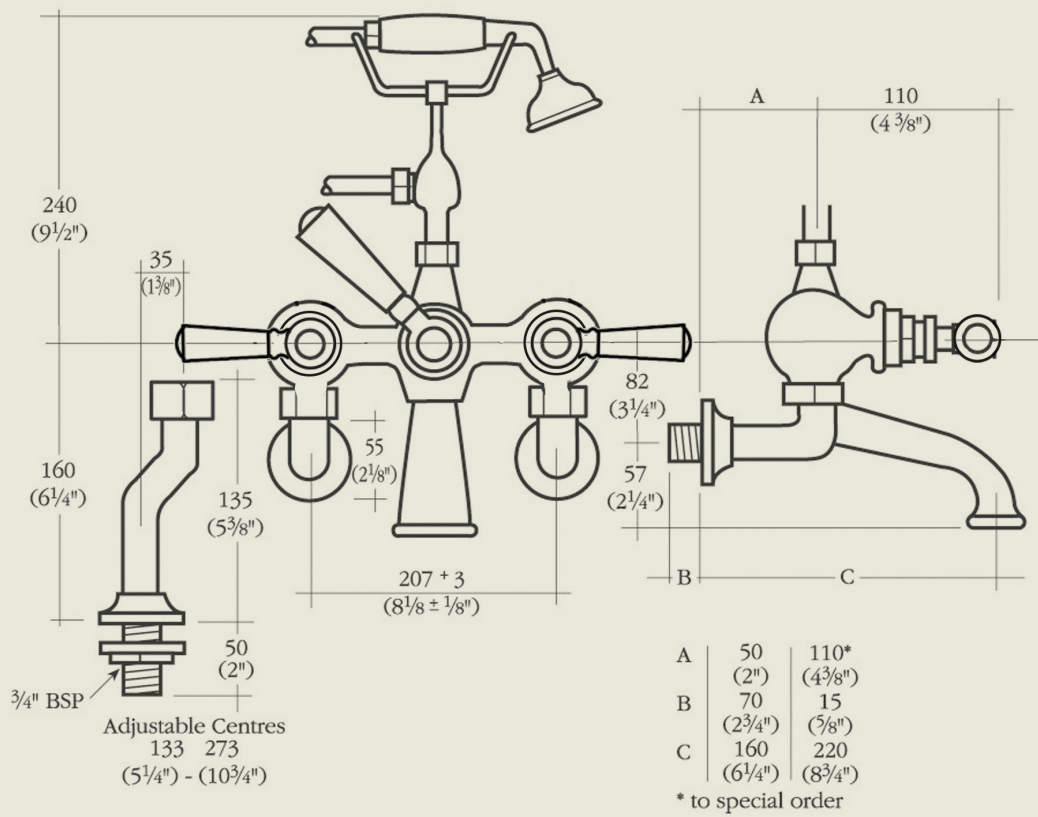

BY APPOINTMENT TO
HER MAJESTY QUEEN ELIZABETH II
MANUFACTURER OF KITCHEN & BATHROOM TAPS & MIXERS
BARBER WILSONS & CO. LTD.
LONDON

LONDON

BARBER WILSONS & CO

EST. 1905

Model No. RCL4300-1890

Internals Standard-3/4 turn ceramic cartridge
Optional compression cartridge available