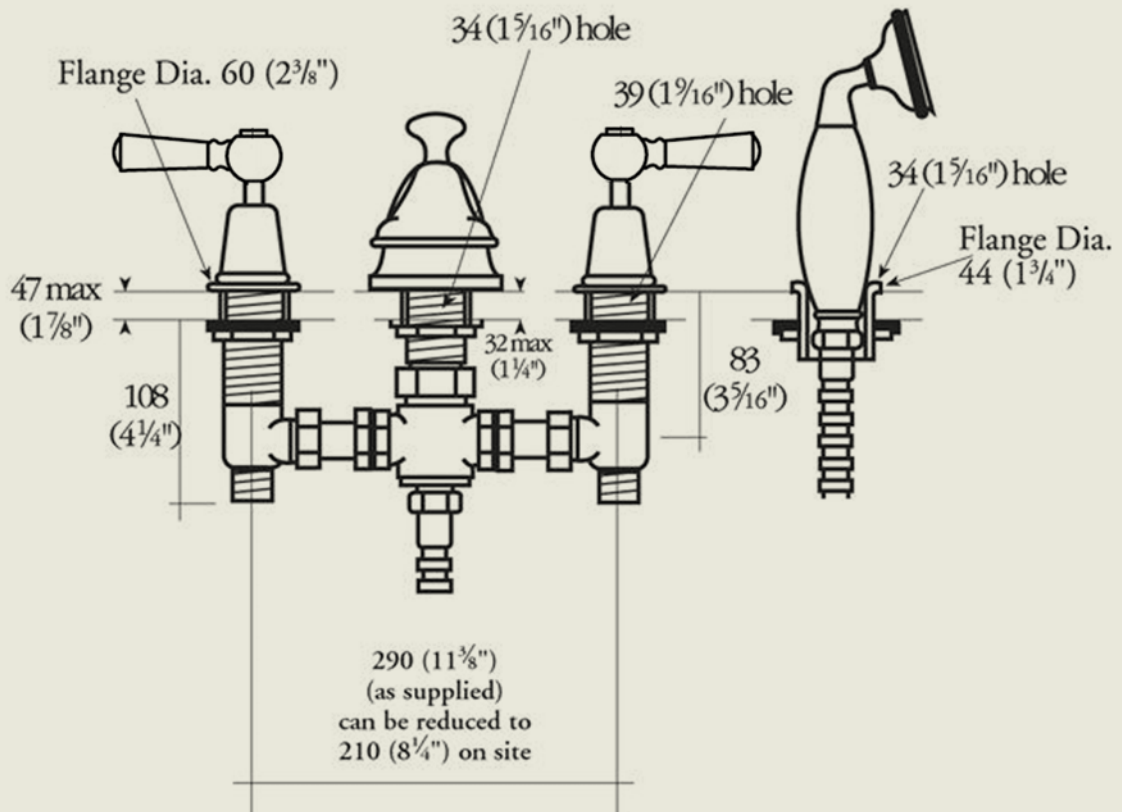

BY APPOINTMENT TO
HER MAJESTY QUEEN ELIZABETH II
MANUFACTURER OF KITCHEN & BATHROOM TAPS & MIXERS
BARBER WILSONS & CO. LTD.
LONDON

LONDON

BARBER WILSONS & CO

EST. 1905

Model No. RCL3484-1890 *image shows 1900 headwork

Internals Standard-3/4 turn ceramic cartridge
Optional compression cartridge available

MADE IN LONDON

BW
& CO

info@barberwilsons.co.uk
+44 (0) 20 8888 3461

Barber Wilsons & Co Ltd, Crawley Road, London N22 6AH
REG. OFFICE. AS ABOVE · REG. NO. 100285 ENGLAND