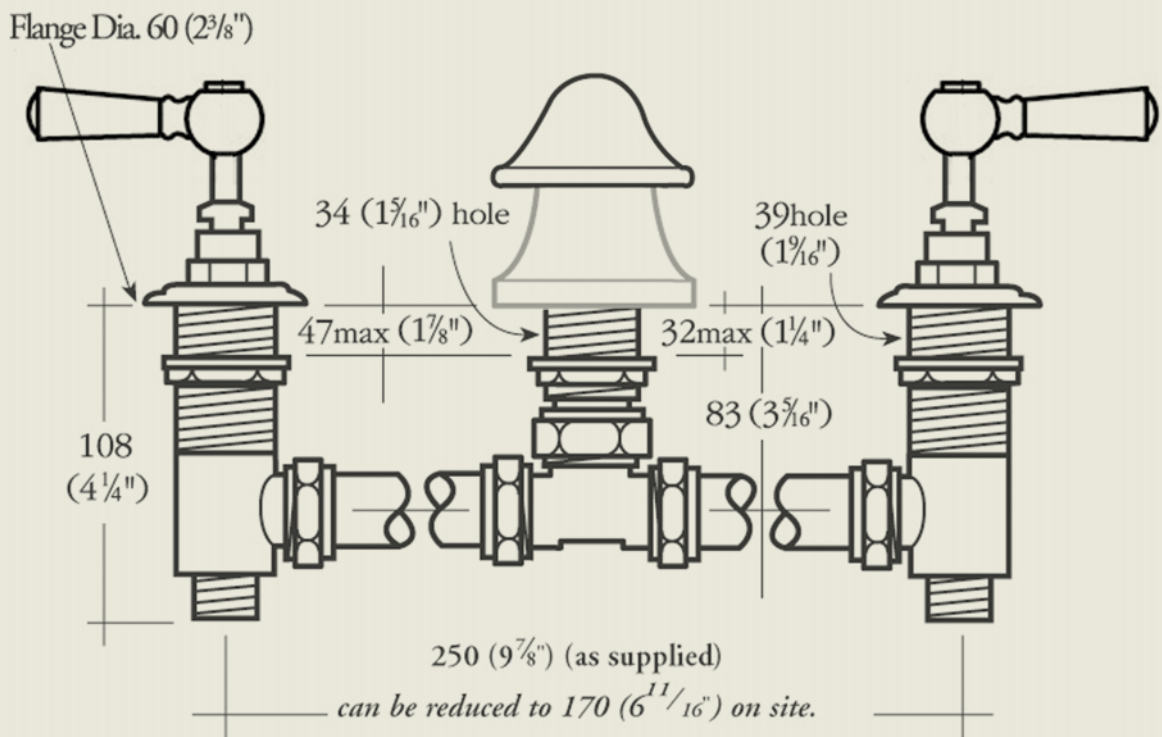

BY APPOINTMENT TO
HER MAJESTY QUEEN ELIZABETH II
MANUFACTURER OF KITCHEN & BATHROOM TAPS & MIXERS
BARBER WILSONS & CO. LTD.
LONDON

LONDON

BARBER WILSONS & CO

EST. 1905

Model No. RCL3480-I900 *shows I890 headwork

Internals Standard-3/4 turn ceramic cartridge
Optional compression cartridge available

MADE IN LONDON

BW
& CO

info@barberwilsons.co.uk
+44 (0) 20 8888 3461

Barber Wilsons & Co Ltd, Crawley Road, London N22 6AH
REG. OFFICE. AS ABOVE · REG. NO. 100285 ENGLAND