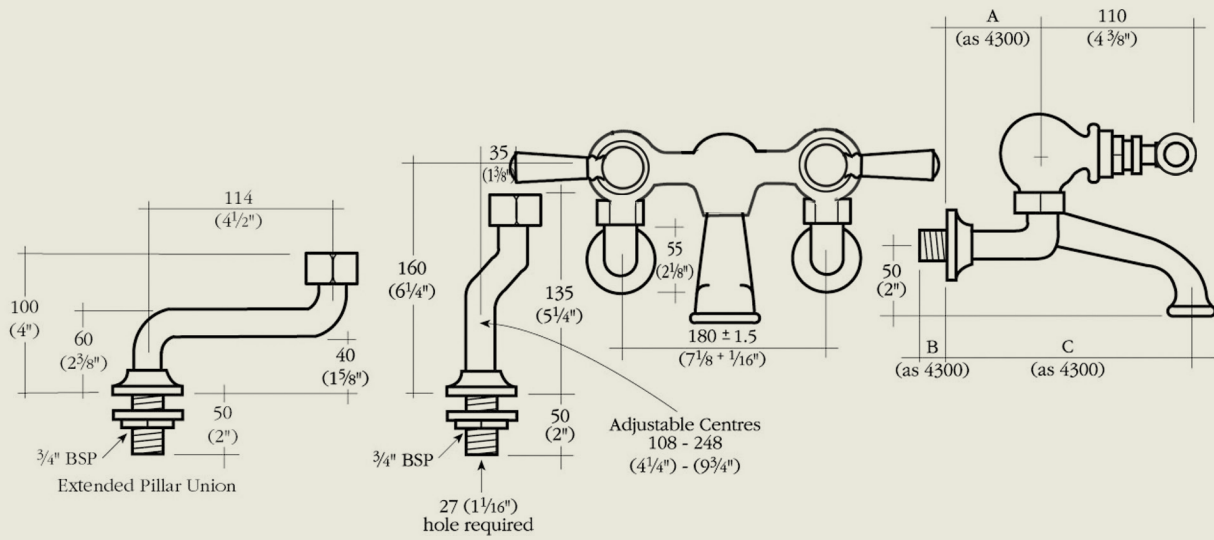

BY APPOINTMENT TO
HER MAJESTY QUEEN ELIZABETH II
MANUFACTURER OF KITCHEN & BATHROOM TAPS & MIXERS
BARBER WILSONS & CO. LTD.
LONDON

LONDON **BARBER WILSONS & CO** EST. 1905

Model No. RCL3308-1890

Internals Standard-3/4 turn ceramic cartridge
Optional compression cartridge available