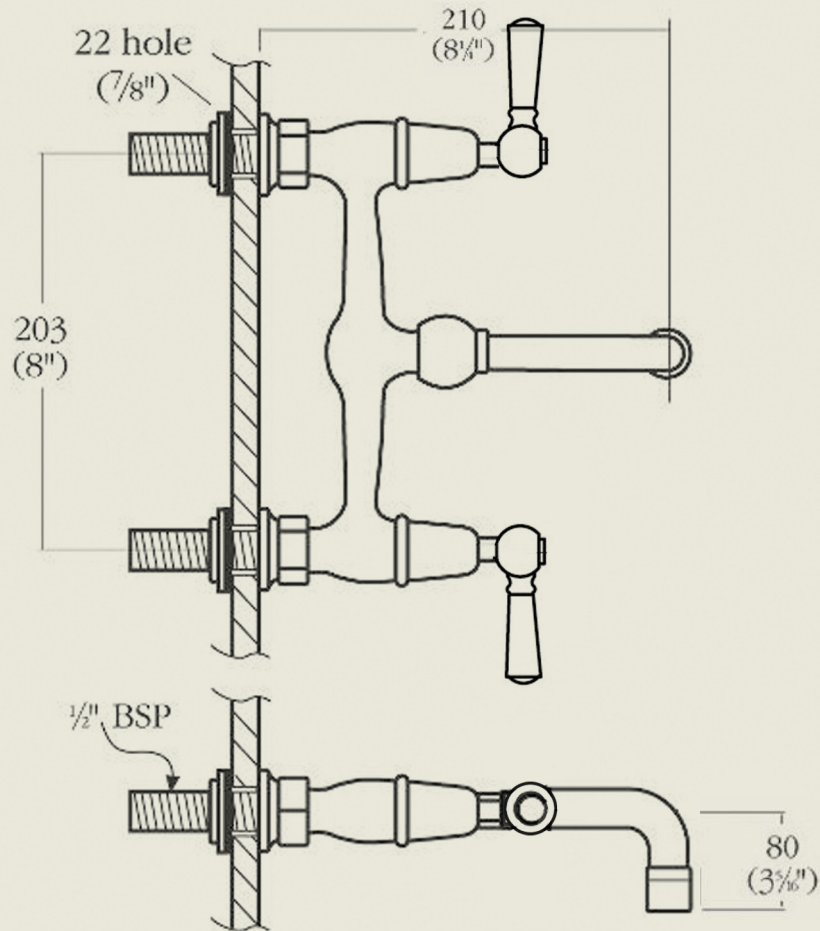

BY APPOINTMENT TO
HER MAJESTY QUEEN ELIZABETH II
MANUFACTURER OF KITCHEN & BATHROOM TAPS & MIXERS
BARBER WILSONS & CO. LTD.
LONDON

LONDON

BARBER WILSONS & CO

EST. 1905

Model No. RCL2020-1900

Internals Standard-3/4 turn ceramic cartridge
Optional compression cartridge available