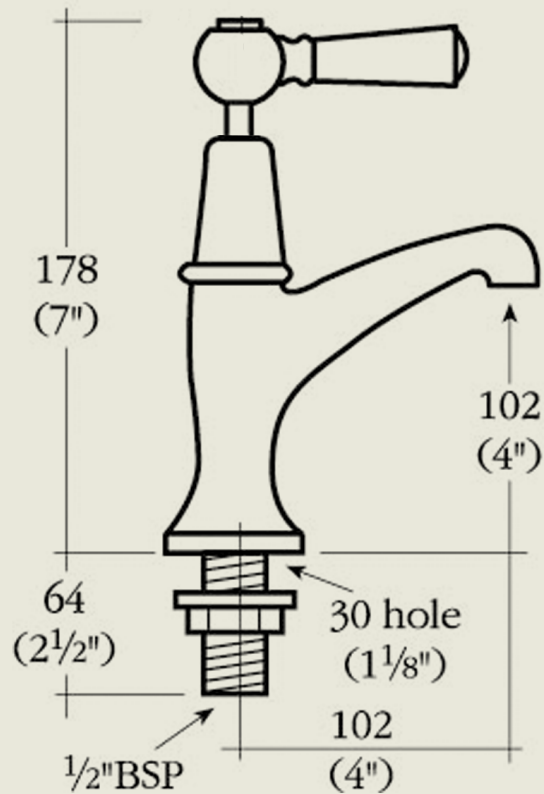

BY APPOINTMENT TO
HER MAJESTY QUEEN ELIZABETH II
MANUFACTURER OF KITCHEN & BATHROOM TAPS & MIXERS
BARBER WILSONS & CO. LTD.
LONDON

LONDON

BARBER WILSONS & CO

EST. 1905

Model No. RCL106-1900

Internals Standard-3/4 turn ceramic cartridge
Optional compression cartridge available