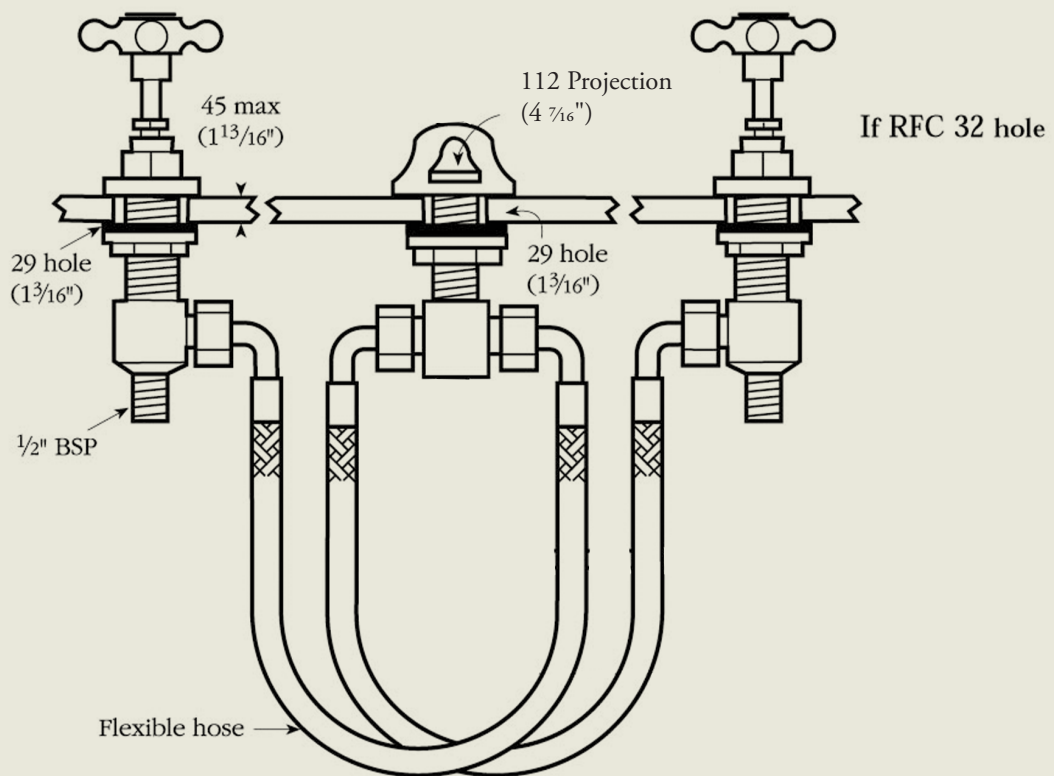

BY APPOINTMENT TO
HER MAJESTY QUEEN ELIZABETH II
MANUFACTURER OF KITCHEN & BATHROOM TAPS & MIXERS
BARBER WILSONS & CO. LTD.
LONDON

LONDON

BARBER WILSONS & CO

EST. 1905

Model No. R6452-I890

Internals Standard-3/4 turn ceramic cartridge
Optional compression cartridge available