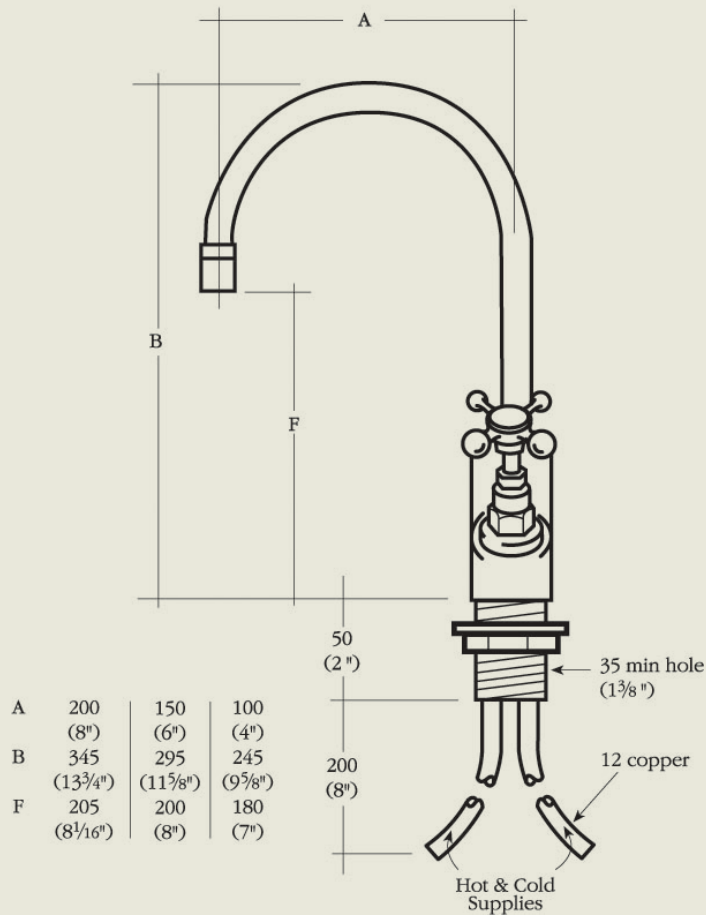

BY APPOINTMENT TO
HER MAJESTY QUEEN ELIZABETH II
MANUFACTURER OF KITCHEN & BATHROOM TAPS & MIXERS
BARBER WILSONS & CO. LTD.
LONDON

LONDON

BARBER WILSONS & CO

EST. 1905

Model No. RI070-1890
4", 6" & 8" Swan-necks available

Internals Standard-3/4 turn ceramic cartridge
Optional compression cartridge available

MADE IN LONDON

info@barberwilsons.co.uk
+44 (0) 20 8888 3461

Barber Wilsons & Co Ltd, Crawley Road, London N22 6AH
REG. OFFICE. AS ABOVE · REG. NO. 100285 ENGLAND