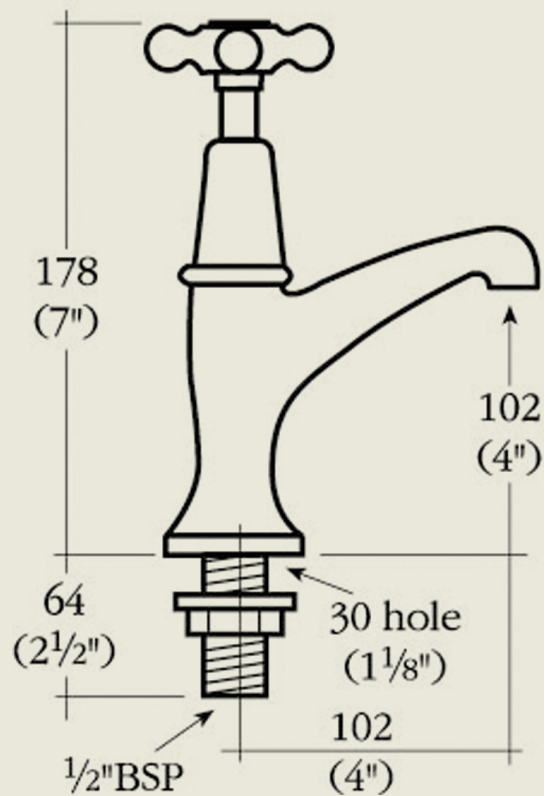

BY APPOINTMENT TO
HER MAJESTY QUEEN ELIZABETH II
MANUFACTURER OF KITCHEN & BATHROOM TAPS & MIXERS
BARBER WILSONS & CO. LTD.
LONDON

LONDON

BARBER WILSONS & CO

EST. 1905

Model No. RI06-I900

Internals Standard-3/4 turn ceramic cartridge
Optional compression cartridge available