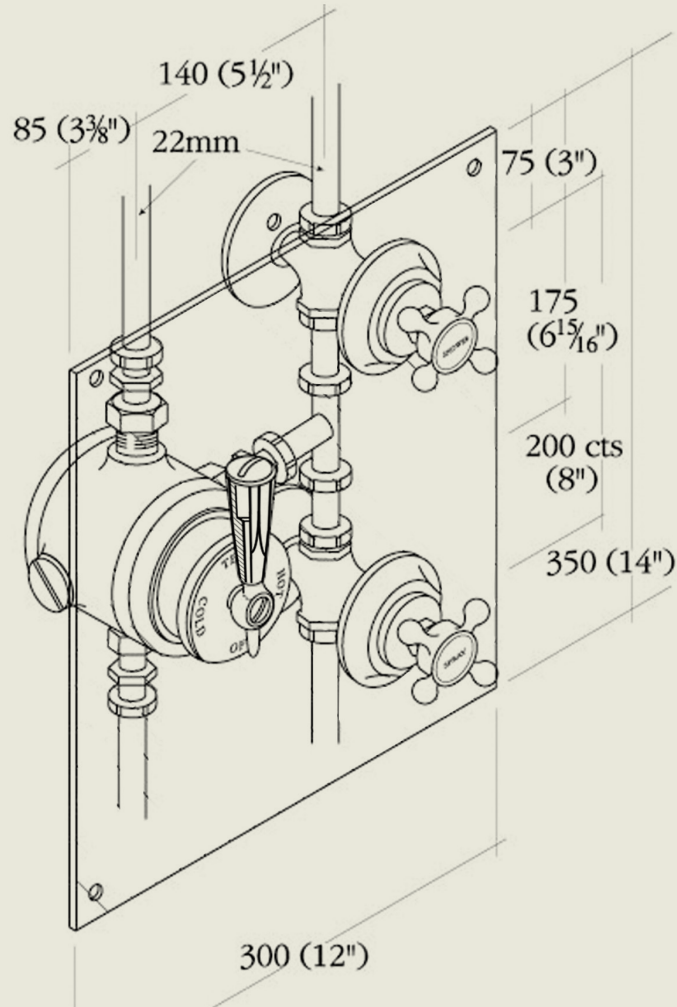

BY APPOINTMENT TO
HER MAJESTY QUEEN ELIZABETH II
MANUFACTURER OF KITCHEN & BATHROOM TAPS & MIXERS
BARBER WILSONS & CO. LTD.
LONDON

LONDON

BARBER WILSONS & CO

EST. 1905

Model No. MCPS53C2

Internals Standard-3/4 turn ceramic cartridge
Optional compression cartridge available