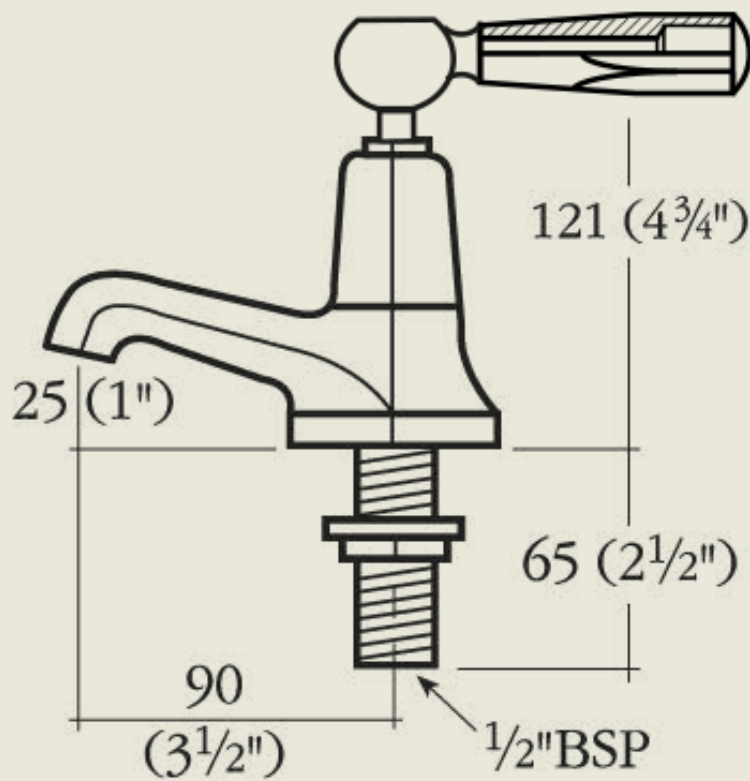

BY APPOINTMENT TO
HER MAJESTY QUEEN ELIZABETH II
MANUFACTURER OF KITCHEN & BATHROOM TAPS & MIXERS
BARBER WILSONS & CO. LTD.
LONDON

LONDON

BARBER WILSONS & CO

EST. 1905

Model No. MCL2123

Internals Standard-3/4 turn ceramic cartridge
Optional compression cartridge available