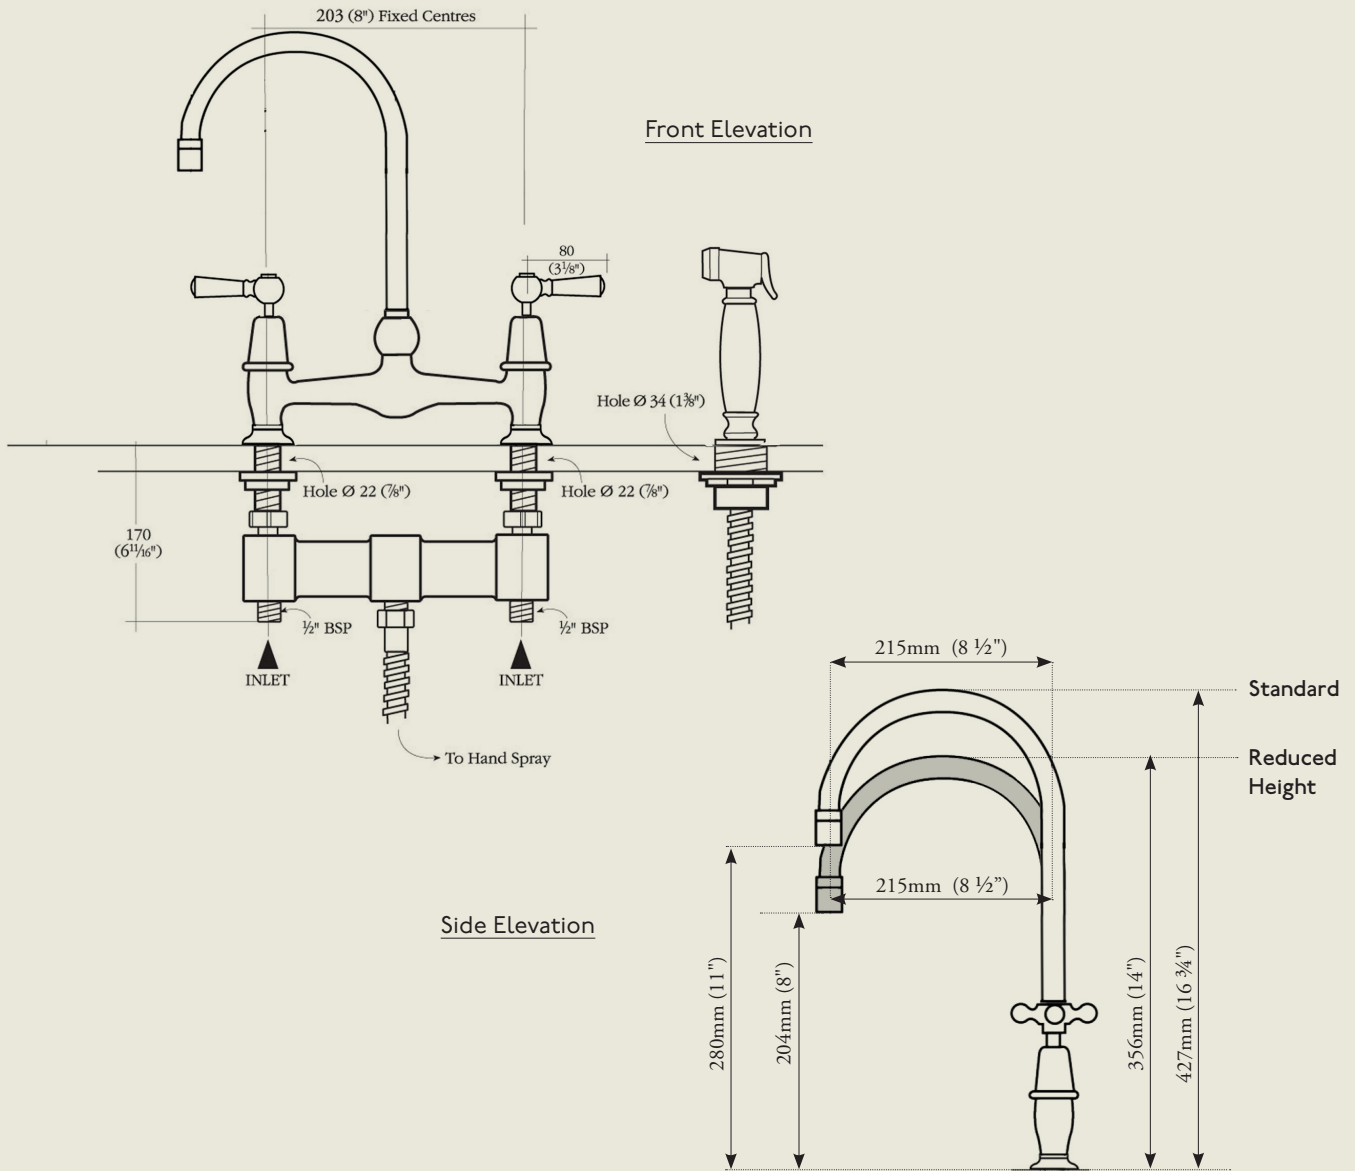

BY APPOINTMENT TO
HER MAJESTY QUEEN ELIZABETH II
MANUFACTURER OF KITCHEN & BATHROOM TAPS & MIXERS
BARBER WILSONS & CO. LTD.
LONDON

LONDON **BARBER WILSONS & CO** EST. 1905

Model No. RCLI030-I900-FL
2 Swan Neck Heights Available

Internals Standard-3/4 turn ceramic cartridge
Optional compression cartridge available

MADE IN LONDON

info@barberwilsons.co.uk
+44 (0) 20 8888 3461

Barber Wilsons & Co Ltd, Crawley Road, London N22 6AH
REG. OFFICE. AS ABOVE - REG. NO. 100285 ENGLAND