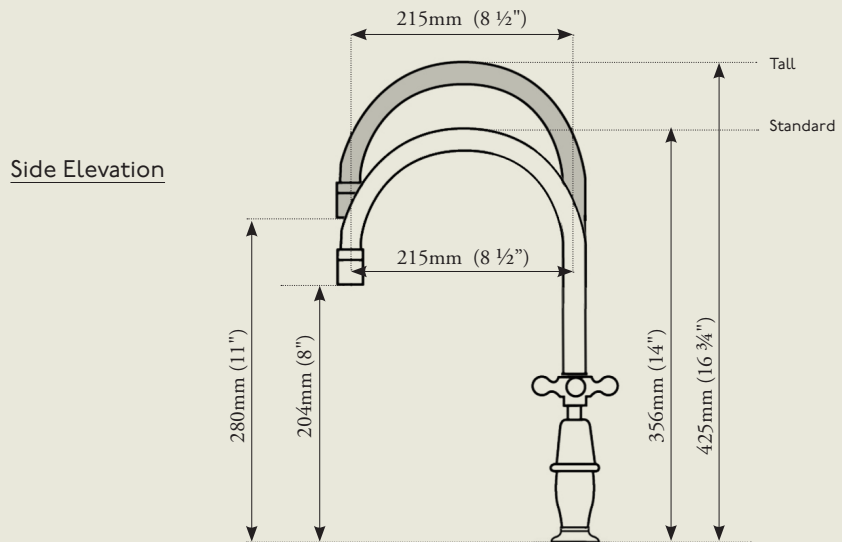

BY APPOINTMENT TO
HER MAJESTY QUEEN ELIZABETH II
MANUFACTURER OF KITCHEN & BATHROOM TAPS & MIXERS
BARBER WILSONS & CO. LTD.
LONDON

LONDON

BARBER WILSONS & CO

EST. 1905

Model No. RCL1010-1900-FL
2 Swan Neck Heights Available

Internals Standard-3/4 ceramic cartridge
Optional compression cartridge available

MADE IN LONDON

info@barberwilsons.co.uk
+44 (0) 20 8888 3461

Barber Wilsons & Co Ltd, Crawley Road, London N22 6AH
REG. OFFICE. AS ABOVE · REG. NO. 100285 ENGLAND