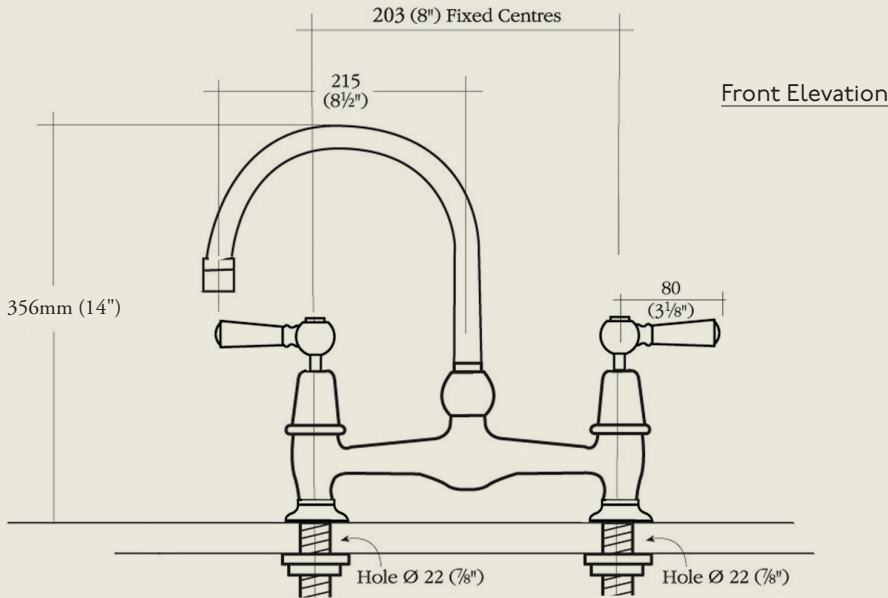

BY APPOINTMENT TO
HER MAJESTY QUEEN ELIZABETH II
MANUFACTURER OF KITCHEN & BATHROOM TAPS & MIXERS
BARBER WILSONS & CO. LTD.
LONDON

LONDON

BARBER WILSONS & CO

EST. 1905

Model No. RCL1010-1900-FL
2 Swan Neck Heights Available

Internals Standard-3/4 ceramic cartridge
Optional compression cartridge available

MADE IN LONDON

info@barberwilsons.co.uk
+44 (0) 20 8888 3461

Barber Wilsons & Co Ltd, Crawley Road, London N22 6AH
REG. OFFICE. AS ABOVE · REG. NO. 100285 ENGLAND