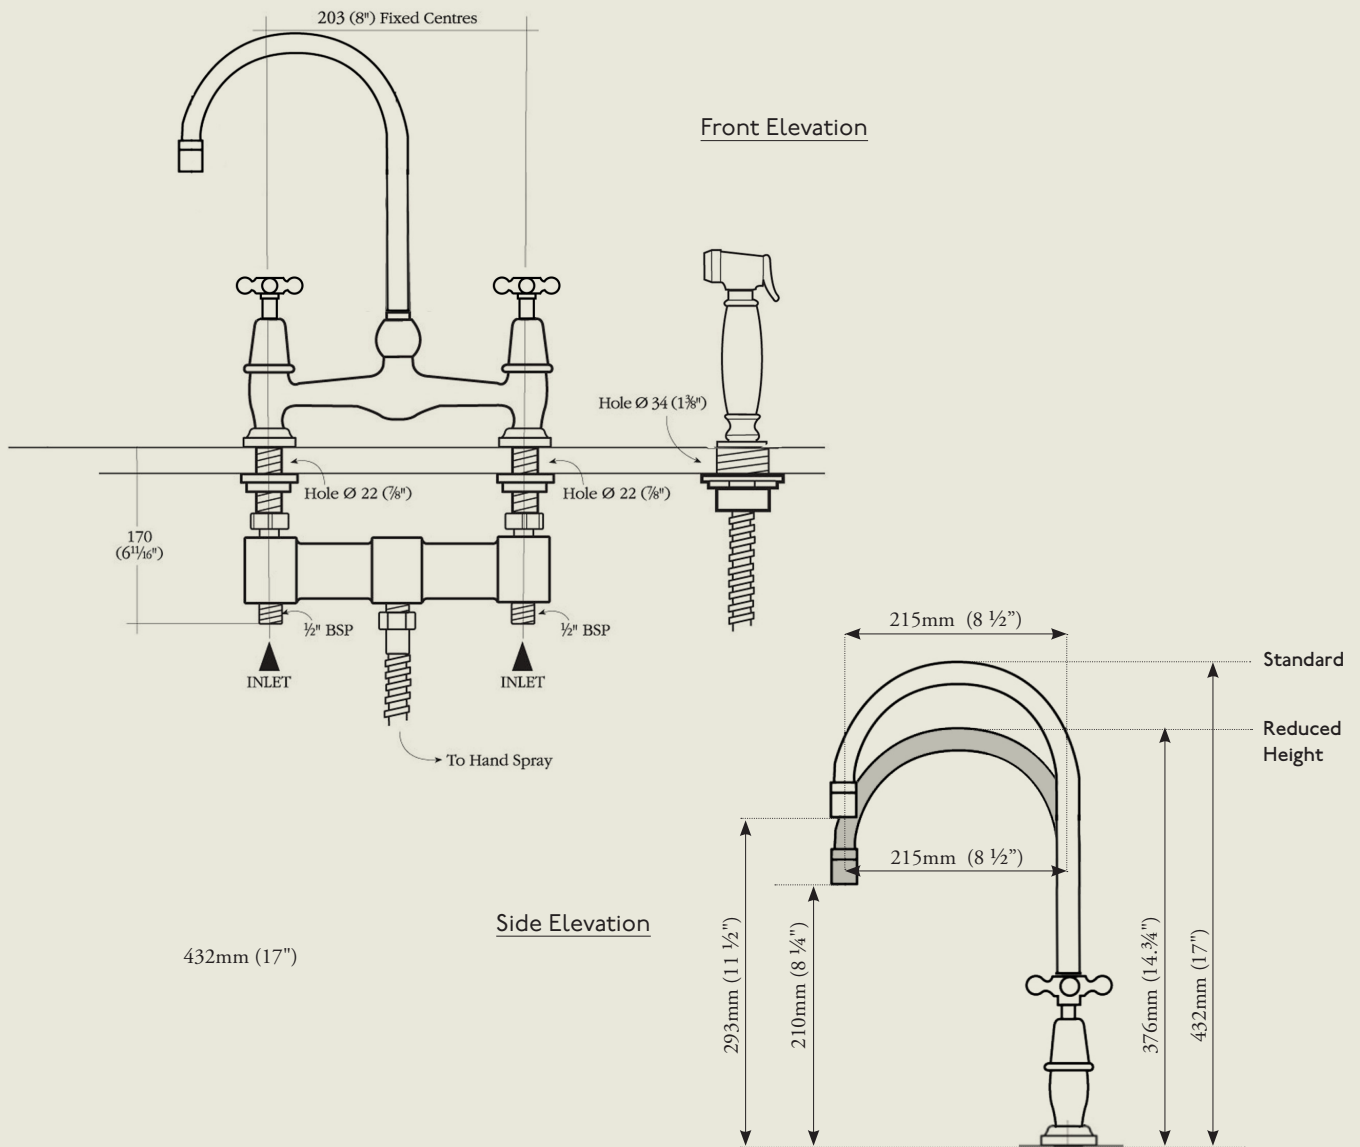

BY APPOINTMENT TO  
HER MAJESTY QUEEN ELIZABETH II  
MANUFACTURER OF KITCHEN & BATHROOM TAPS & MIXERS  
BARBER WILSONS & CO. LTD.  
LONDON

LONDON

BARBER WILSONS & CO

EST. 1905

**Model No.** R1030-1900-MU  
2 Swan Neck Heights Available

**Internals** Standard-3/4 turn ceramic cartridge  
Optional compression cartridge available

MADE IN LONDON

info@barberwilsons.co.uk  
+44 (0) 20 8888 3461

Barber Wilsons & Co Ltd, Crawley Road, London N22 6AH  
REG. OFFICE. AS ABOVE · REG. NO. 100285 ENGLAND