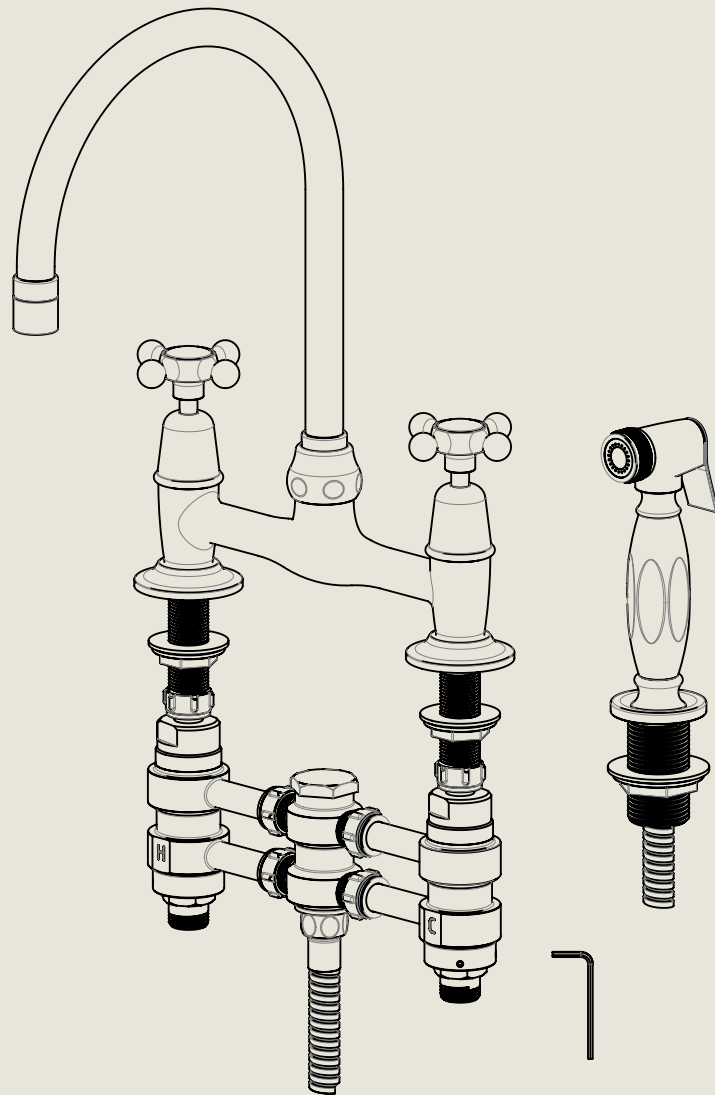

Model No.	Description	
R1030-I900-FL	Regent I030, I900's Style, Flange Union	Complete

BY APPOINTMENT TO
HER MAJESTY QUEEN ELIZABETH II
MANUFACTURE OF KITCHEN & BATHROOM TAPS & MIXERS
BARBER WILSONS & CO. LTD
LONDON

LONDON BARBER WILSONS & CO EST. 1905

American adapters fitted as standard when purchased via BW&Co USA

<p>Model No. R1030-1900-FL</p>	<p>Description Regent 1030, 1900's Style, Flange Union</p>	<p>Fitting</p>
------------------------------------	--	----------------

BY APPOINTMENT TO
HER MAJESTY QUEEN ELIZABETH II
MANUFACTURE OF KITCHEN & BATHROOM TAPS & MIXERS
BARBER WILSONS & CO. LTD
LONDON

LONDON BARBER WILSONS & CO EST. 1905

American adapters fitted as standard when purchased via BW&Co USA