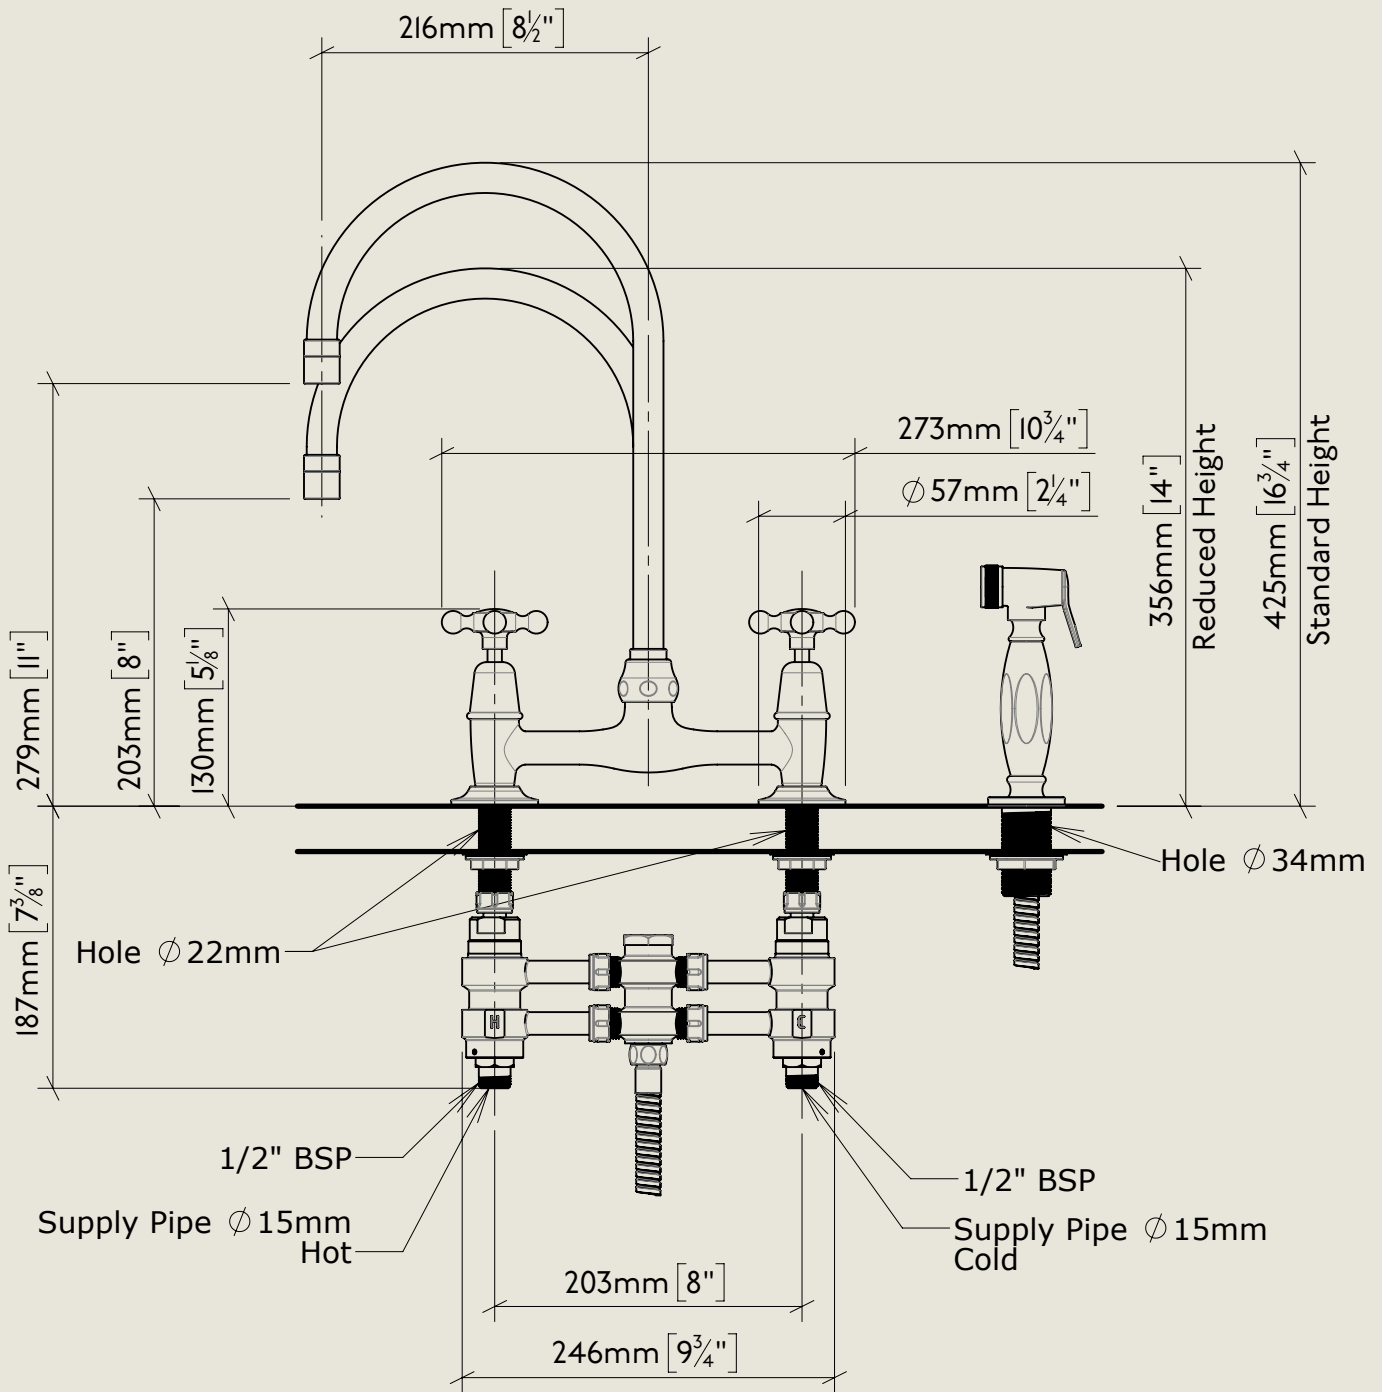

BY APPOINTMENT TO
HER MAJESTY QUEEN ELIZABETH II
MANUFACTURE OF KITCHEN & BATHROOM TAPS & MIXERS
BARBER WILSONS & CO. LTD
LONDON

LONDON **BARBER WILSONS & CO** EST. 1905

American adapters fitted as standard when purchased via BW&Co USA

Model No.	Description	
R1030-I900-FL	Regent I030, I900's Style, Flange Union	Complete