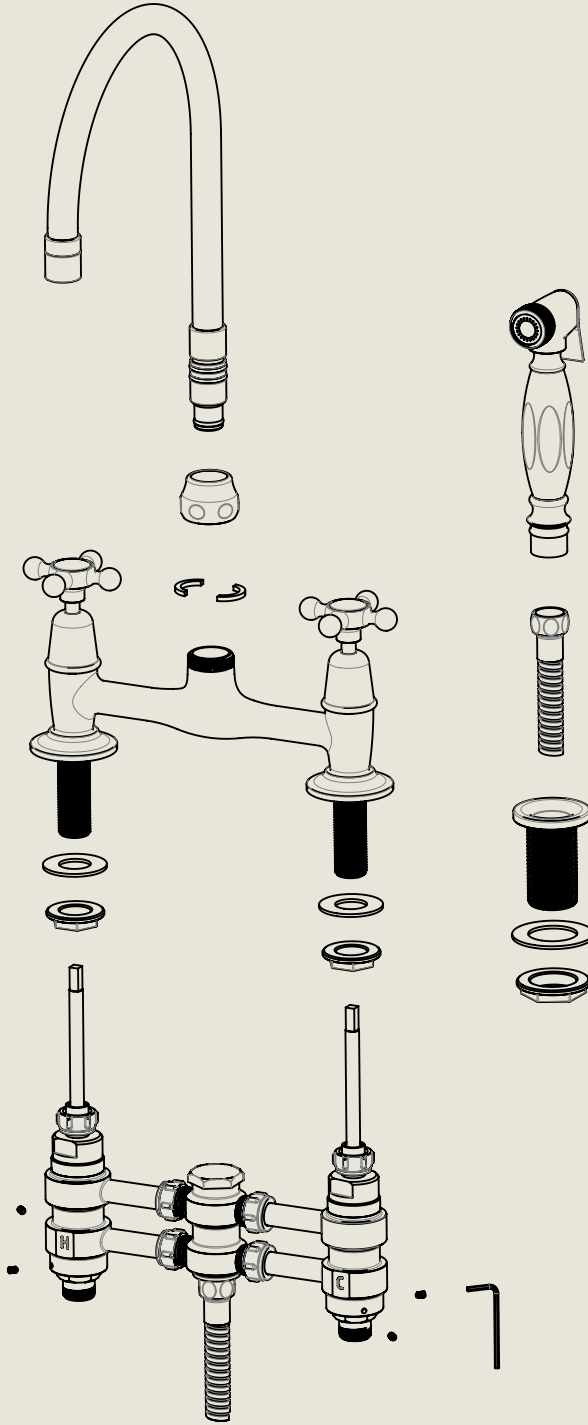

BY APPOINTMENT TO
HER MAJESTY QUEEN ELIZABETH II
MANUFACTURE OF KITCHEN & BATHROOM TAPS & MIXERS
BARBER WILSONS & CO. LTD
LONDON

LONDON **BARBER WILSONS & CO** EST. 1905

American adapters fitted as standard when purchased via BW&Co USA

Model No.	Description	
R1030-I900-FL	Regent I030, I900's Style, Flange Union	Complete

BY APPOINTMENT TO
HER MAJESTY QUEEN ELIZABETH II
MANUFACTURE OF KITCHEN & BATHROOM TAPS & MIXERS
BARBER WILSONS & CO. LTD
LONDON

LONDON BARBER WILSONS & CO EST. 1905

American adapters fitted as standard when purchased via BW&Co USA

<p>Model No. R1030-1900-FL</p>	<p>Description Regent 1030, 1900's Style, Flange Union</p>	<p>Fitting</p>
------------------------------------	--	----------------

Model No. R1030-1900-FL	Description Regent 1030, 1900's Style, Flange Union	ISO
----------------------------	--	-----