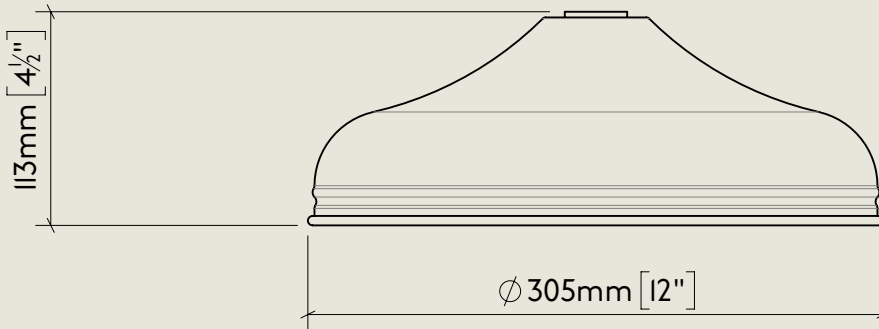

BY APPOINTMENT TO
HER MAJESTY QUEEN ELIZABETH II
MANUFACTURE OF KITCHEN & BATHROOM TAPS & MIXERS
BARBER WILSONS & CO. LTD
LONDON

LONDON

BARBER WILSONS & CO

EST. 1905

American adapters fitted as standard when purchased via BW&Co USA

Model No.	Description	
PS46S	PS46S, 12" Skirted Rose	Complete