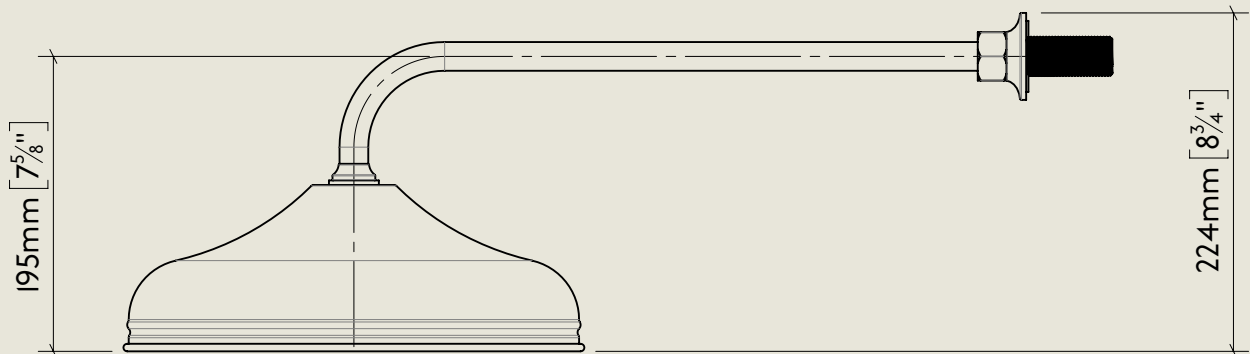

BY APPOINTMENT TO
HER MAJESTY QUEEN ELIZABETH II
MANUFACTURE OF KITCHEN & BATHROOM TAPS & MIXERS
BARBER WILSONS & CO. LTD
LONDON

LONDON

BARBER WILSONS & CO

EST. 1905

American adapters fitted as standard when purchased via BW&Co USA

Model No.	Description	
PS46S	PS46S, 12" Skirted Rose	Complete