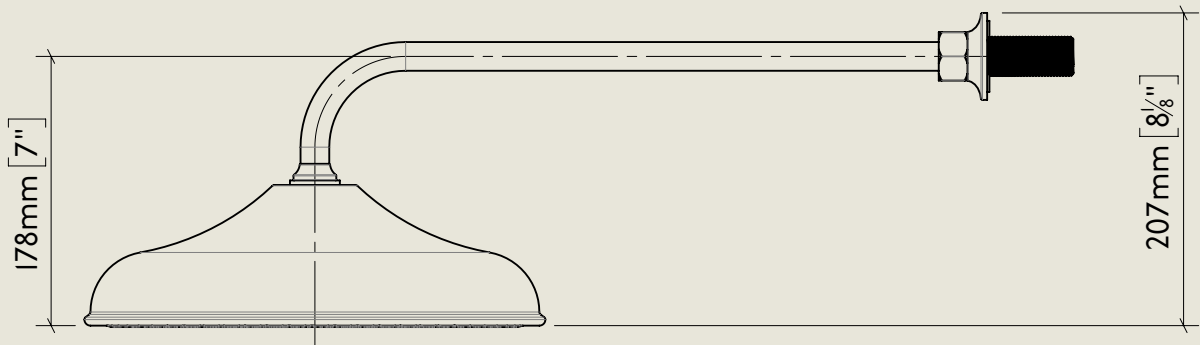

BY APPOINTMENT TO
HER MAJESTY QUEEN ELIZABETH II
MANUFACTURE OF KITCHEN & BATHROOM TAPS & MIXERS
BARBER WILSONS & CO. LTD
LONDON

LONDON

BARBER WILSONS & CO

EST. 1905

American adapters fitted as standard when purchased via BW&Co USA

Model No.

PS46

Description

PS46, 12" Diameter Rose

Complete