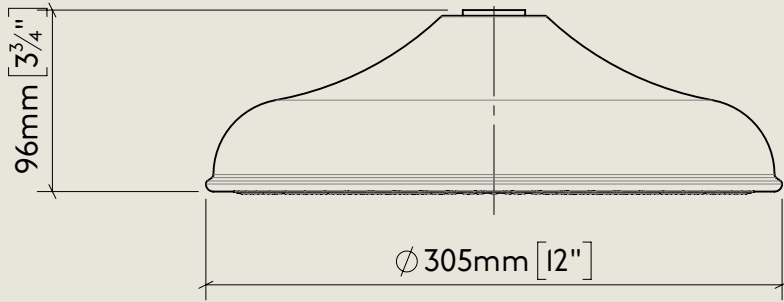

BY APPOINTMENT TO
HER MAJESTY QUEEN ELIZABETH II
MANUFACTURE OF KITCHEN & BATHROOM TAPS & MIXERS
BARBER WILSONS & CO. LTD
LONDON

LONDON

BARBER WILSONS & CO

EST. 1905

American adapters fitted as standard when purchased via BW&Co USA

Model No.

PS46

Description

PS46, 12" Diameter Rose

Complete