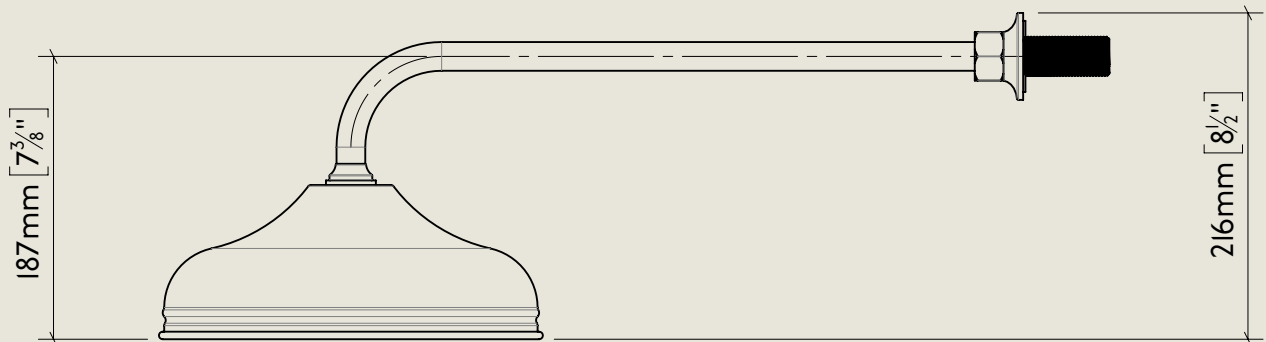

BY APPOINTMENT TO  
HER MAJESTY QUEEN ELIZABETH II  
MANUFACTURE OF KITCHEN & BATHROOM TAPS & MIXERS  
BARBER WILSONS & CO. LTD  
LONDON

LONDON BARBER WILSONS & CO EST. 1905

American adapters fitted as standard when purchased via BW&Co USA

Model No.	Description	
PS45S	PS45S, 10" Skirted Rose	Complete