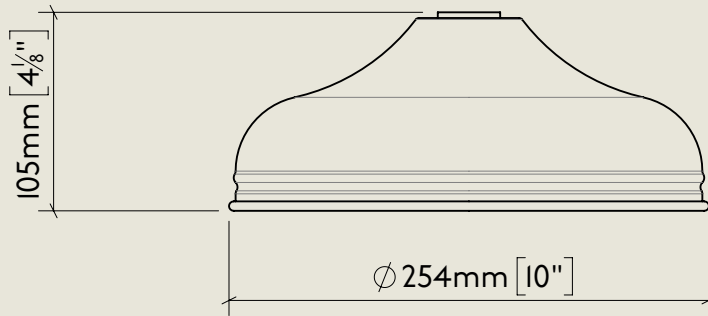

BY APPOINTMENT TO
HER MAJESTY QUEEN ELIZABETH II
MANUFACTURE OF KITCHEN & BATHROOM TAPS & MIXERS
BARBER WILSONS & CO. LTD
LONDON

LONDON BARBER WILSONS & CO EST. 1905

American adapters fitted as standard when purchased via BW&Co USA

Model No.	Description	
PS45S	PS45S, 10" Skirted Rose	Complete