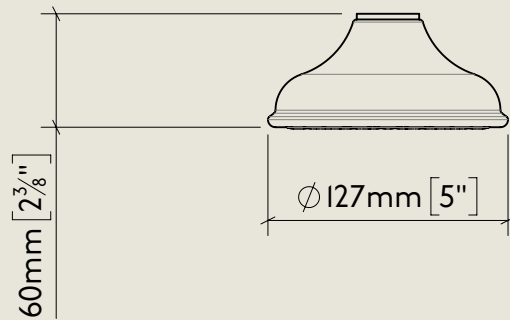

BY APPOINTMENT TO
HER MAJESTY QUEEN ELIZABETH II
MANUFACTURE OF KITCHEN & BATHROOM TAPS & MIXERS
BARBER WILSONS & CO. LTD
LONDON

LONDON BARBER WILSONS & CO EST. 1905

American adapters fitted as standard when purchased via BW&Co USA

Model No.	Description	
PS10	PS10, 5" Diameter Rose	Complete