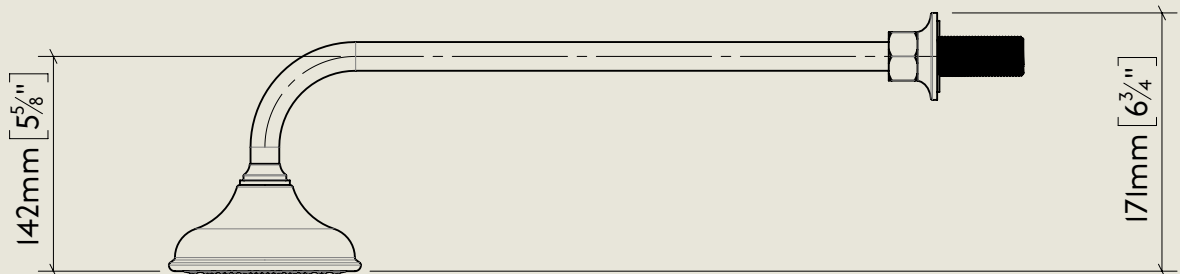

BY APPOINTMENT TO
HER MAJESTY QUEEN ELIZABETH II
MANUFACTURE OF KITCHEN & BATHROOM TAPS & MIXERS
BARBER WILSONS & CO. LTD
LONDON

LONDON BARBER WILSONS & CO EST. 1905

American adapters fitted as standard when purchased via BW&Co USA

Model No.	Description	
PS10	PS10, 5" Diameter Rose	Complete