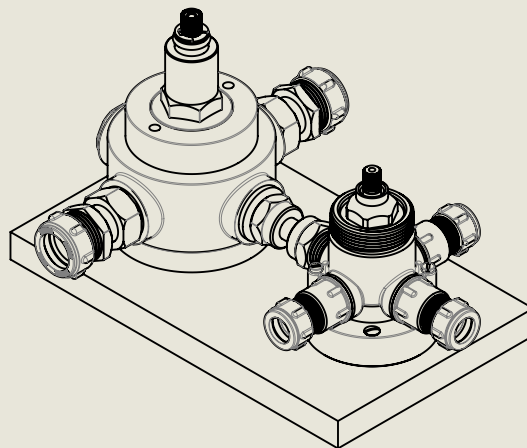

BY APPOINTMENT TO
HER MAJESTY QUEEN ELIZABETH II
MANUFACTURE OF KITCHEN & BATHROOM TAPS & MIXERS
BARBER WILSONS & CO. LTD
LONDON

LONDON **BARBER WILSONS & CO** EST. 1905

WATER PRESSURE TESTING SCREW
(FIRST FIX ONLY)

Model No.	Description	
MCPS53C3D	MASTERCRAFT PS53C3D	FIRST FIX

BY APPOINTMENT TO
HER MAJESTY QUEEN ELIZABETH II
MANUFACTURE OF KITCHEN & BATHROOM TAPS & MIXERS
BARBER WILSONS & CO. LTD
LONDON

LONDON **BARBER WILSONS & CO** EST. 1905

Model No.	Description	
MCPS53C3D	MASTERCRAFT PS53C3D	SECOND FIX

BY APPOINTMENT TO
HER MAJESTY QUEEN ELIZABETH II
MANUFACTURE OF KITCHEN & BATHROOM TAPS & MIXERS
BARBER WILSONS & CO. LTD
LONDON

LONDON **BARBER WILSONS & CO** EST. 1905

118mm [4⁵/₈"

MAXIMUM

98mm [3⁷/₈"

MINIMUM

180mm [7¹/₈"

280mm [11"

Model No.

MCPS53C3D