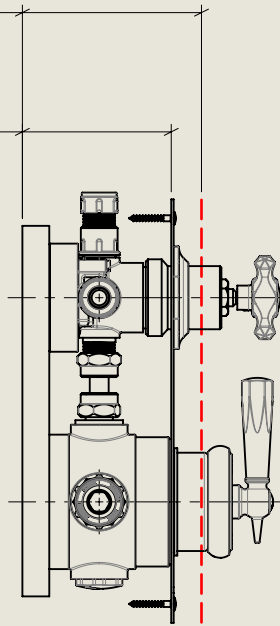

Model No.	Description	
MCPS53C3D	MASTERCRAFT PS53C3D	FIRST FIX

BY APPOINTMENT TO
HER MAJESTY QUEEN ELIZABETH II
MANUFACTURE OF KITCHEN & BATHROOM TAPS & MIXERS
BARBER WILSONS & CO. LTD
LONDON

LONDON **BARBER WILSONS & CO** EST. 1905

Model No.	Description	
MCPS53C3D	MASTERCRAFT PS53C3D	SECOND FIX

BY APPOINTMENT TO
HER MAJESTY QUEEN ELIZABETH II
MANUFACTURE OF KITCHEN & BATHROOM TAPS & MIXERS
BARBER WILSONS & CO. LTD
LONDON

LONDON **BARBER WILSONS & CO** EST. 1905

118mm [4⁵/₈"

MAXIMUM

98mm [3⁷/₈"

MINIMUM

180mm [7¹/₈"

280mm [11"

Model No.

MCPS53C3D