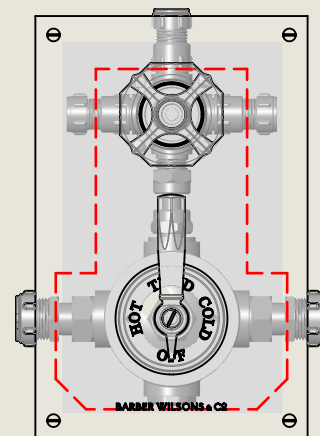

Model No.	Description	
MCPS53C3D	MASTERCRAFT PS53C3D	SECOND FIX

BY APPOINTMENT TO
HER MAJESTY QUEEN ELIZABETH II
MANUFACTURE OF KITCHEN & BATHROOM TAPS & MIXERS
BARBER WILSONS & CO. LTD
LONDON

LONDON **BARBER WILSONS & CO** EST. 1905

118mm [4⁵/₈"

MAXIMUM

98mm [3⁷/₈"

MINIMUM

180mm [7¹/₈"

280mm [11"

Model No.

MCPS53C3D

Description

MASTERCRAFT PS53C3D

COMPLETE