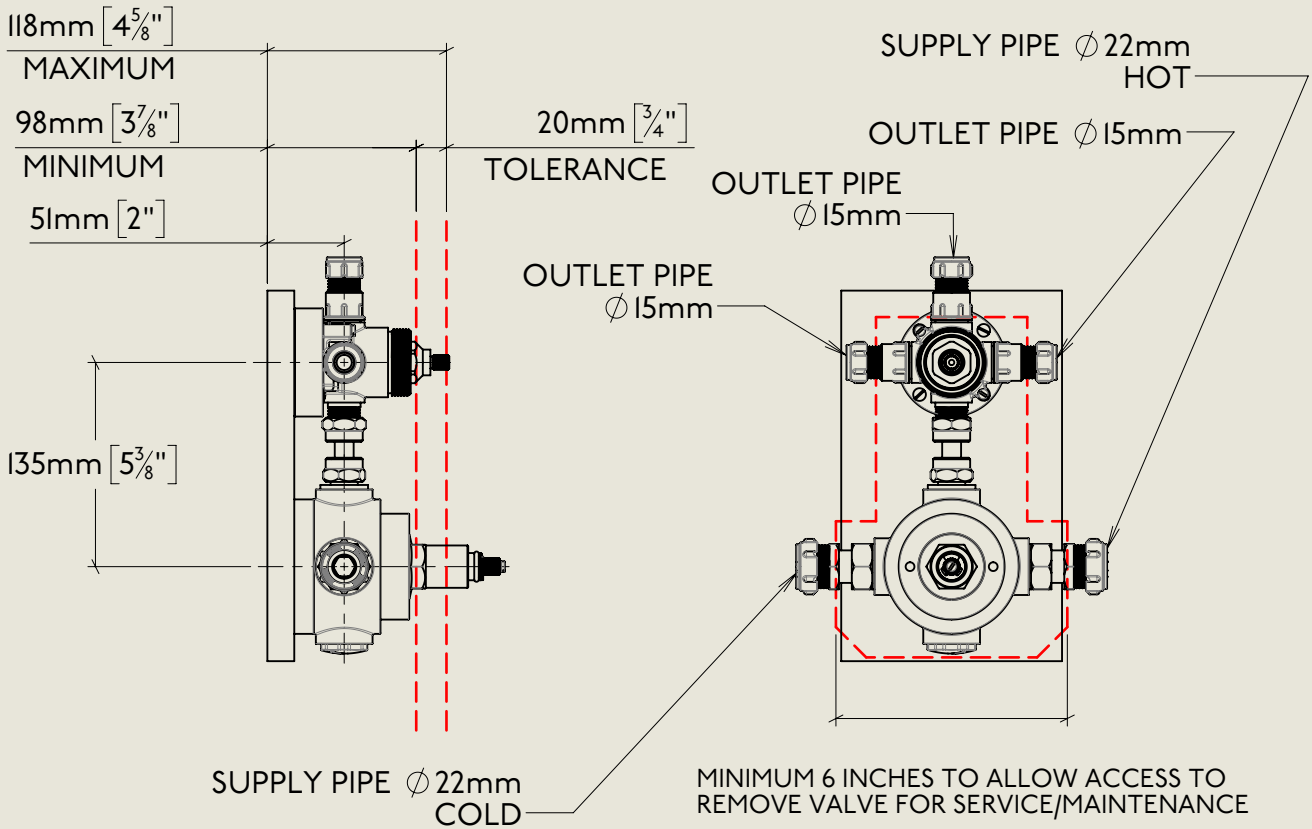

BY APPOINTMENT TO
HER MAJESTY QUEEN ELIZABETH II
MANUFACTURE OF KITCHEN & BATHROOM TAPS & MIXERS
BARBER WILSONS & CO. LTD
LONDON

LONDON **BARBER WILSONS & CO** EST. 1905

WATER PRESSURE TESTING SCREW
(FIRST FIX ONLY)

Model No.	Description	
MCPS53C3D	MASTERCRAFT PS53C3D	FIRST FIX

BY APPOINTMENT TO
HER MAJESTY QUEEN ELIZABETH II
MANUFACTURE OF KITCHEN & BATHROOM TAPS & MIXERS
BARBER WILSONS & CO. LTD
LONDON

LONDON **BARBER WILSONS & CO** EST. 1905

Model No.	Description	
MCPS53C3D	MASTERCRAFT PS53C3D	SECOND FIX

BY APPOINTMENT TO
HER MAJESTY QUEEN ELIZABETH II
MANUFACTURE OF KITCHEN & BATHROOM TAPS & MIXERS
BARBER WILSONS & CO. LTD
LONDON

LONDON **BARBER WILSONS & CO** EST. 1905

118mm [4⁵/₈"

MAXIMUM

98mm [3⁷/₈"

MINIMUM

180mm [7¹/₈"

280mm [11"

Model No.

MCPS53C3D