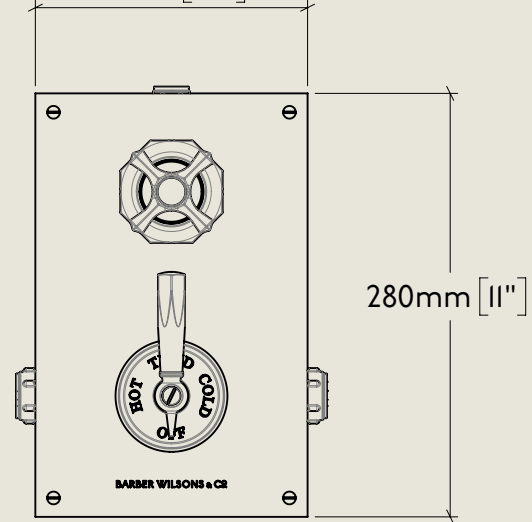

118mm [4⁵/₈"

MAXIMUM

98mm [3⁷/₈"

MINIMUM

180mm [7¹/₈"

280mm [11"

Model No.

MCPS53C3D