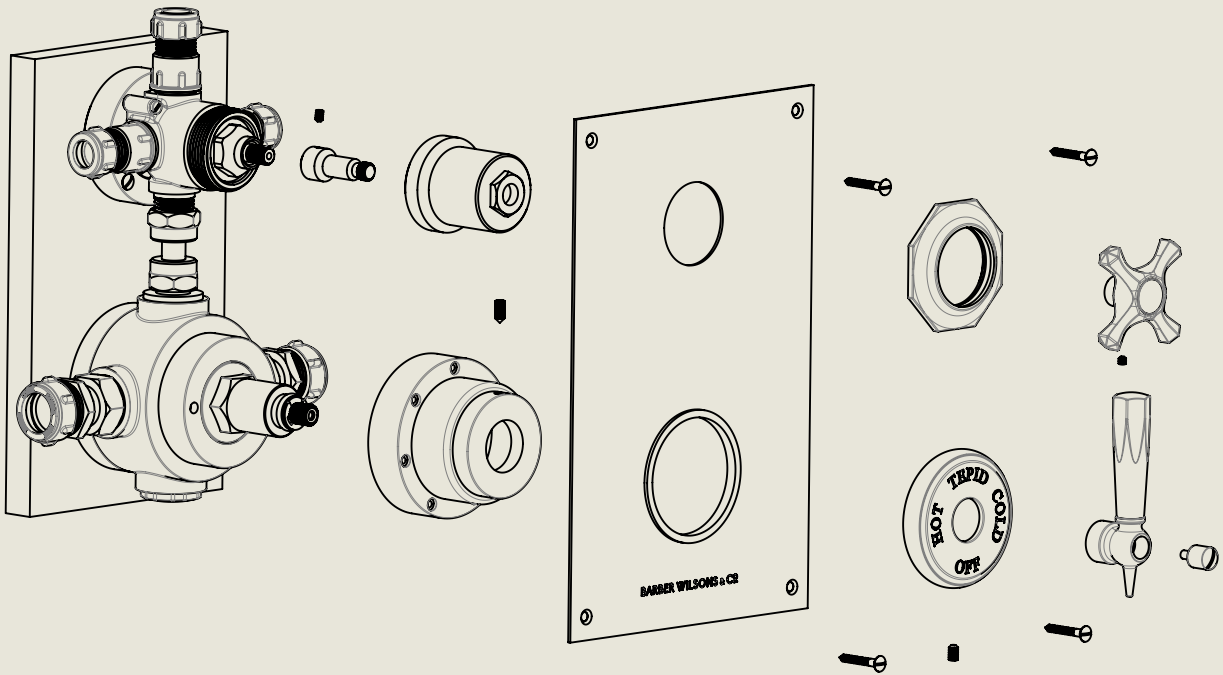

BY APPOINTMENT TO
HER MAJESTY QUEEN ELIZABETH II
MANUFACTURE OF KITCHEN & BATHROOM TAPS & MIXERS
BARBER WILSONS & CO. LTD
LONDON

LONDON **BARBER WILSONS & CO** EST. 1905

WATER PRESSURE TESTING SCREW
(FIRST FIX ONLY)

Model No.	Description	
MCPS53C3D	MASTERCRAFT PS53C3D	FIRST FIX

BY APPOINTMENT TO
HER MAJESTY QUEEN ELIZABETH II
MANUFACTURE OF KITCHEN & BATHROOM TAPS & MIXERS
BARBER WILSONS & CO. LTD
LONDON

LONDON **BARBER WILSONS & CO** EST. 1905

Model No.	Description	
MCPS53C3D	MASTERCRAFT PS53C3D	SECOND FIX

BY APPOINTMENT TO
HER MAJESTY QUEEN ELIZABETH II
MANUFACTURE OF KITCHEN & BATHROOM TAPS & MIXERS
BARBER WILSONS & CO. LTD
LONDON

LONDON **BARBER WILSONS & CO** EST. 1905

118mm [4⁵/₈"

MAXIMUM

98mm [3⁷/₈"

MINIMUM

180mm [7¹/₈"

280mm [11"

Model No.

MCPS53C3D