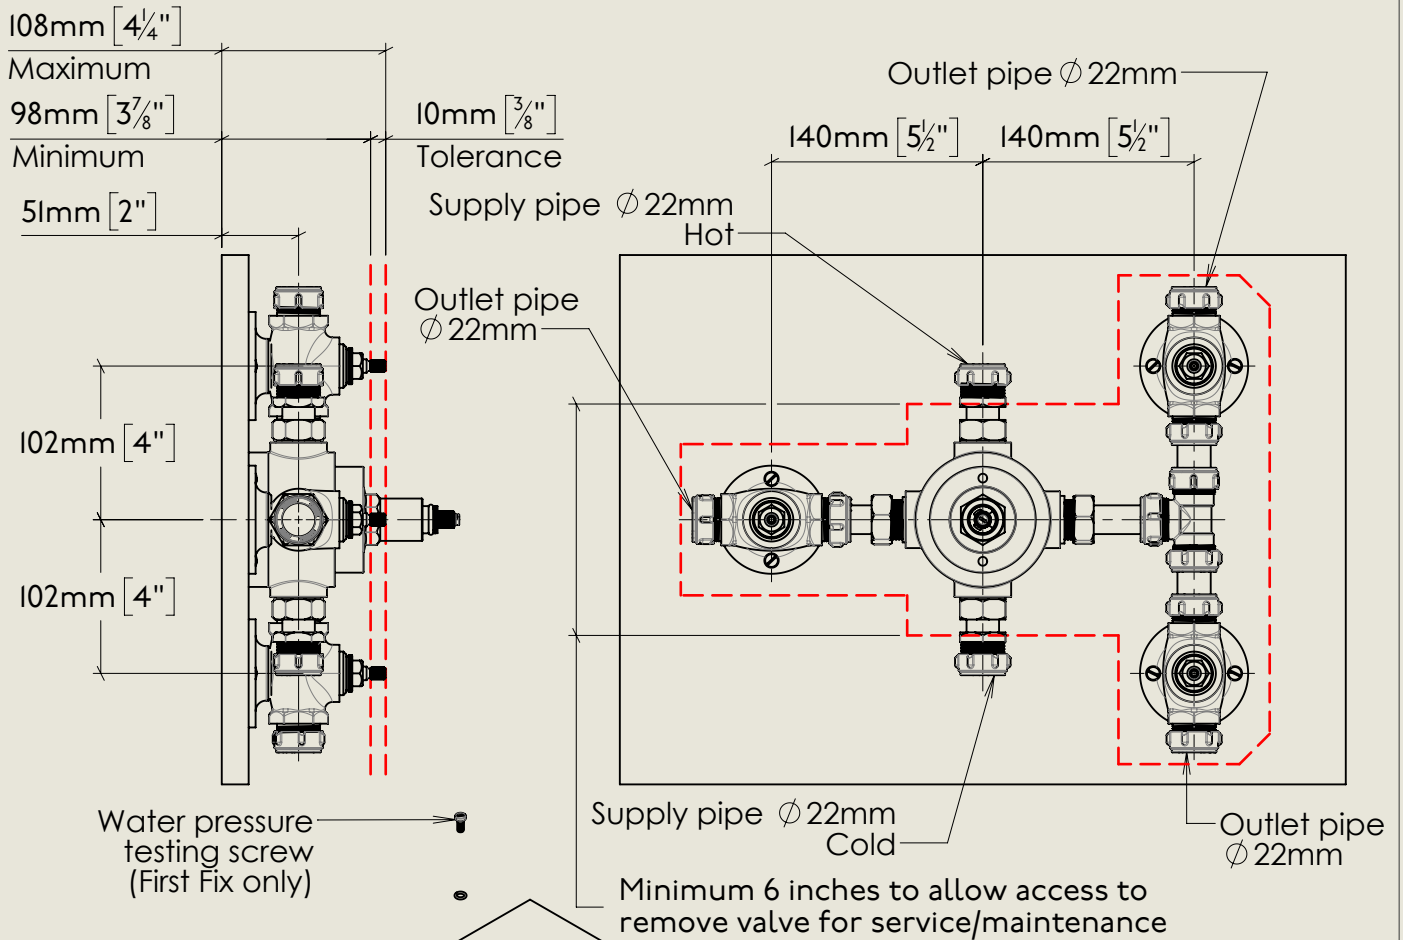

BY APPOINTMENT TO  
HER MAJESTY QUEEN ELIZABETH II  
MANUFACTURE OF KITCHEN & BATHROOM TAPS & MIXERS  
BARBER WILSONS & CO. LTD  
LONDON

LONDON **BARBER WILSONS & CO** EST. 1905

An additional extension is available to extend tolerance to 20mm

American adapters fitted as standard when purchased via BW&Co USA

Model No.	Description	
MCP553C3	Mastercraft PS53C3	Complete

BY APPOINTMENT TO  
HER MAJESTY QUEEN ELIZABETH II  
MANUFACTURE OF KITCHEN & BATHROOM TAPS & MIXERS  
BARBER WILSONS & CO. LTD  
LONDON

LONDON **BARBER WILSONS & CO** EST. 1905

An additional extension is available to extend tolerance to 20mm

American adapters fitted as standard when purchased via BW&Co USA

Model No. MCPS53C3	Description Mastercraft PS53C3	First Fix
-----------------------	-----------------------------------	-----------

BY APPOINTMENT TO  
HER MAJESTY QUEEN ELIZABETH II  
MANUFACTURE OF KITCHEN & BATHROOM TAPS & MIXERS  
BARBER WILSONS & CO. LTD  
LONDON

LONDON BARBER WILSONS & CO EST. 1905

An additional extension is available to extend tolerance to 20mm