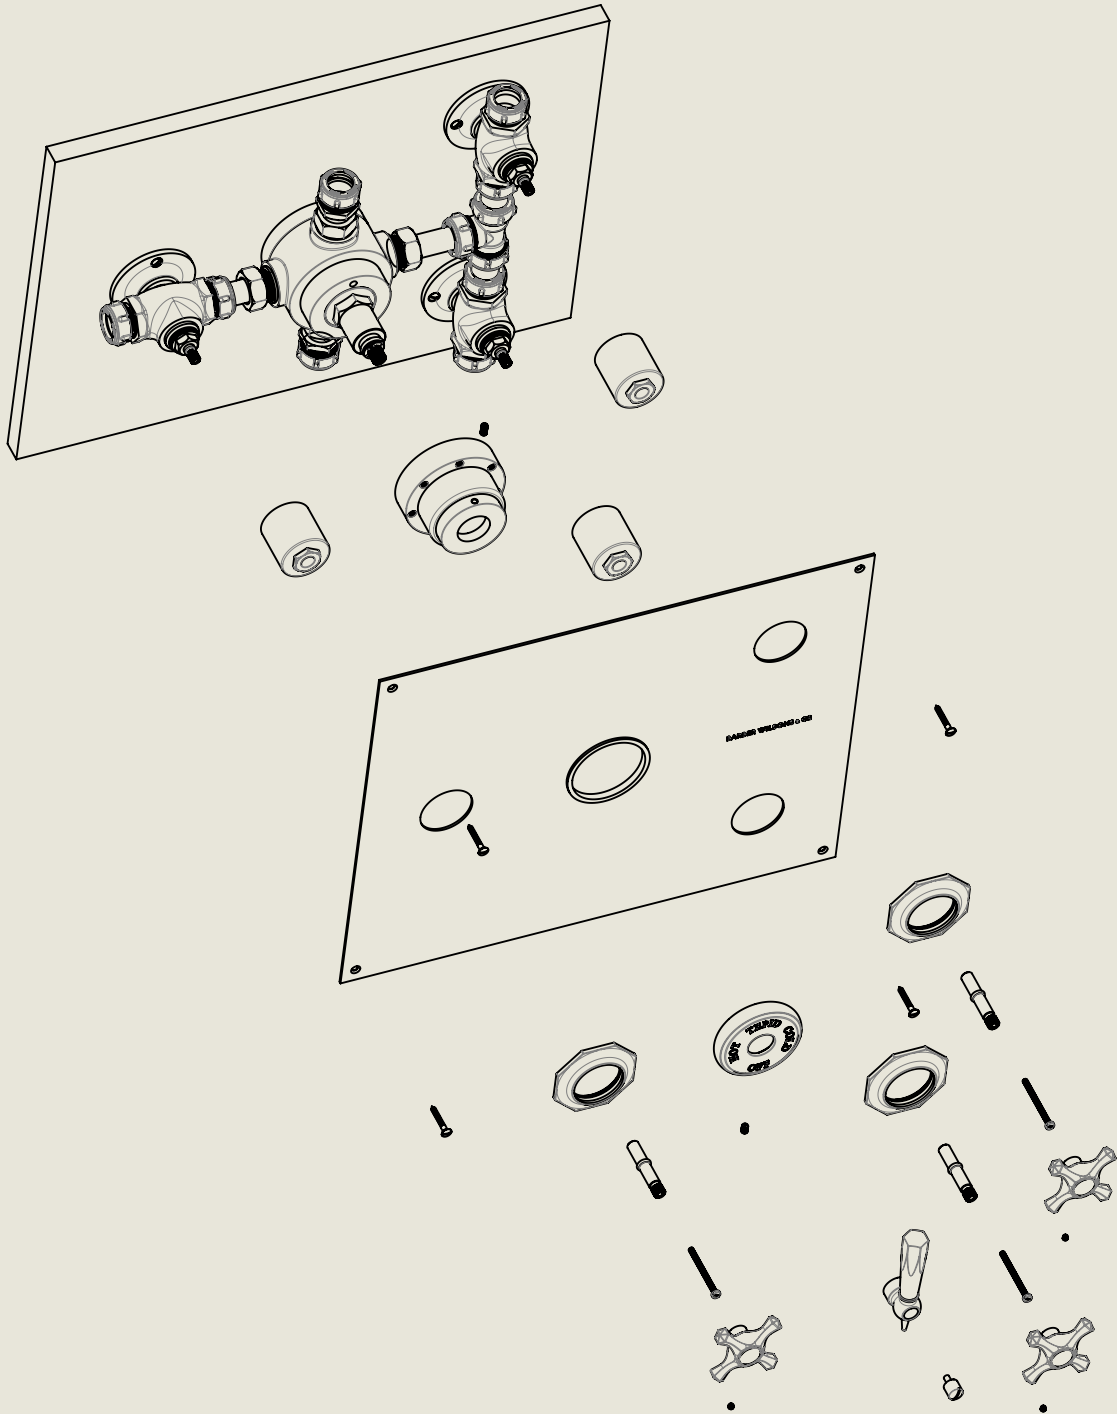

LONDON **BARBER WILSONS & CO** EST. 1905

An additional extension is available to extend tolerance to 20mm

American adapters fitted as standard when purchased via BW&Co USA

Model No. MCPS53C3	Description Mastercraft PS53C3	First Fix
-----------------------	-----------------------------------	-----------

BY APPOINTMENT TO  
HER MAJESTY QUEEN ELIZABETH II  
MANUFACTURE OF KITCHEN & BATHROOM TAPS & MIXERS  
BARBER WILSONS & CO. LTD  
LONDON

LONDON BARBER WILSONS & CO EST. 1905

An additional extension is available to extend tolerance to 20mm