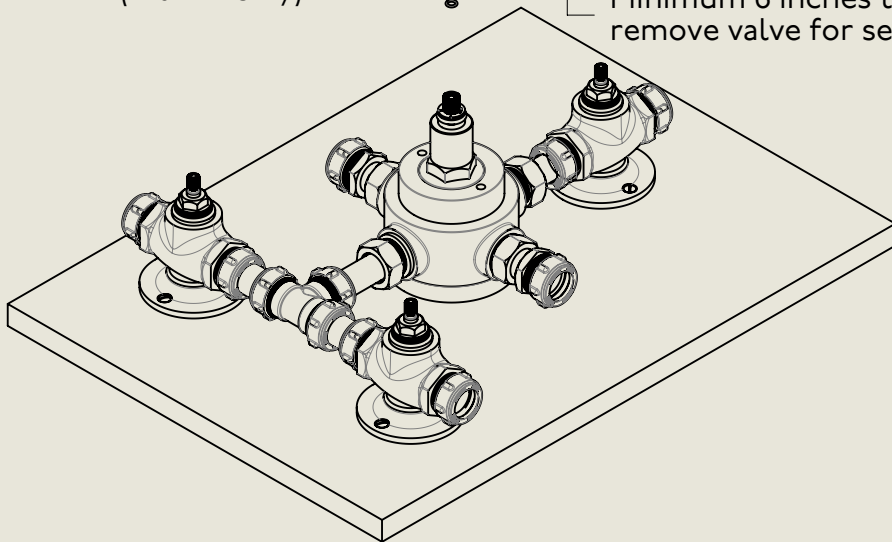

BY APPOINTMENT TO  
HER MAJESTY QUEEN ELIZABETH II  
MANUFACTURE OF KITCHEN & BATHROOM TAPS & MIXERS  
BARBER WILSONS & CO. LTD  
LONDON

LONDON **BARBER WILSONS & CO** EST. 1905

An additional extension is available to extend tolerance to 20mm

American adapters fitted as standard when purchased via BW&Co USA

Model No.	Description	
MCP553C3	Mastercraft PS53C3	Complete

BY APPOINTMENT TO  
HER MAJESTY QUEEN ELIZABETH II  
MANUFACTURE OF KITCHEN & BATHROOM TAPS & MIXERS  
BARBER WILSONS & CO. LTD  
LONDON

LONDON **BARBER WILSONS & CO** EST. 1905

An additional extension is available to extend tolerance to 20mm

American adapters fitted as standard when purchased via BW&Co USA

Model No. MCPS53C3	Description Mastercraft PS53C3	First Fix
-----------------------	-----------------------------------	-----------

BY APPOINTMENT TO  
HER MAJESTY QUEEN ELIZABETH II  
MANUFACTURE OF KITCHEN & BATHROOM TAPS & MIXERS  
BARBER WILSONS & CO. LTD  
LONDON

LONDON BARBER WILSONS & CO EST. 1905

An additional extension is available to extend tolerance to 20mm