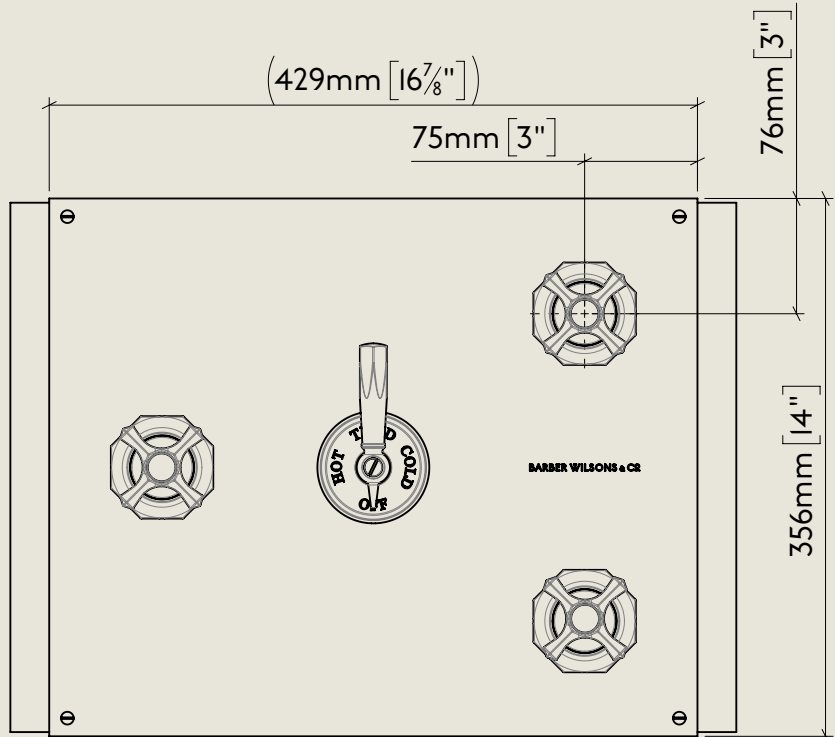

BY APPOINTMENT TO  
HER MAJESTY QUEEN ELIZABETH II  
MANUFACTURE OF KITCHEN & BATHROOM TAPS & MIXERS  
BARBER WILSONS & CO. LTD  
LONDON

LONDON **BARBER WILSONS & CO** EST. 1905

An additional extension is available to extend tolerance to 20mm

American adapters fitted as standard when purchased via BW&Co USA

Model No.	Description	
MCP553C3	Mastercraft PS53C3	Complete

BY APPOINTMENT TO  
HER MAJESTY QUEEN ELIZABETH II  
MANUFACTURE OF KITCHEN & BATHROOM TAPS & MIXERS  
BARBER WILSONS & CO. LTD  
LONDON

LONDON **BARBER WILSONS & CO** EST. 1905

An additional extension is available to extend tolerance to 20mm

American adapters fitted as standard when purchased via BW&Co USA

Model No. MCPS53C3	Description Mastercraft PS53C3	First Fix
-----------------------	-----------------------------------	-----------

BY APPOINTMENT TO  
HER MAJESTY QUEEN ELIZABETH II  
MANUFACTURE OF KITCHEN & BATHROOM TAPS & MIXERS  
BARBER WILSONS & CO. LTD  
LONDON

LONDON BARBER WILSONS & CO EST. 1905

An additional extension is available to extend tolerance to 20mm