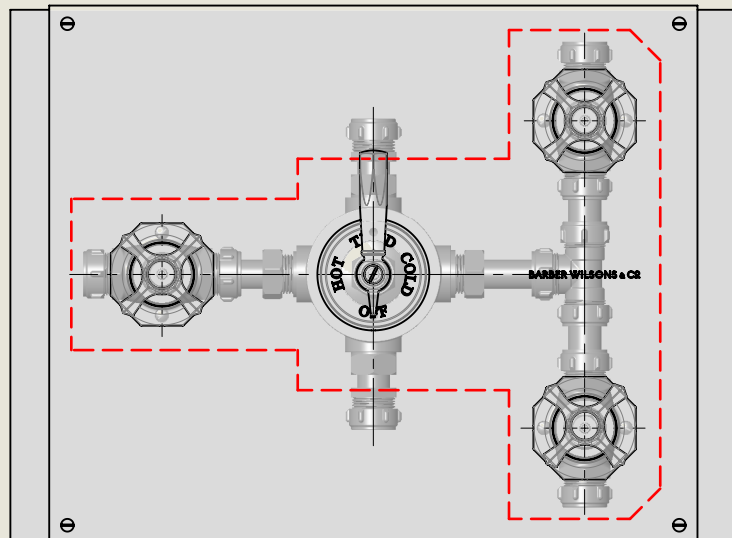

BY APPOINTMENT TO  
HER MAJESTY QUEEN ELIZABETH II  
MANUFACTURE OF KITCHEN & BATHROOM TAPS & MIXERS  
BARBER WILSONS & CO. LTD  
LONDON

LONDON **BARBER WILSONS & CO** EST. 1905

An additional extension is available to extend tolerance to 20mm

American adapters fitted as standard when purchased via BW&Co USA

Model No.	Description	
MCP553C3	Mastercraft PS53C3	Complete

BY APPOINTMENT TO  
HER MAJESTY QUEEN ELIZABETH II  
MANUFACTURE OF KITCHEN & BATHROOM TAPS & MIXERS  
BARBER WILSONS & CO. LTD  
LONDON

LONDON **BARBER WILSONS & CO** EST. 1905

An additional extension is available to extend tolerance to 20mm

American adapters fitted as standard when purchased via BW&Co USA

Model No. MCPS53C3	Description Mastercraft PS53C3	First Fix
-----------------------	-----------------------------------	-----------

BY APPOINTMENT TO  
HER MAJESTY QUEEN ELIZABETH II  
MANUFACTURE OF KITCHEN & BATHROOM TAPS & MIXERS  
BARBER WILSONS & CO. LTD  
LONDON

LONDON BARBER WILSONS & CO EST. 1905

An additional extension is available to extend tolerance to 20mm