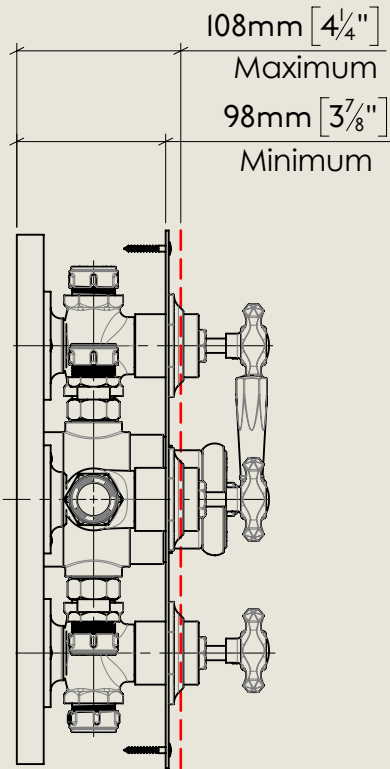

BY APPOINTMENT TO  
HER MAJESTY QUEEN ELIZABETH II  
MANUFACTURE OF KITCHEN & BATHROOM TAPS & MIXERS  
BARBER WILSONS & CO. LTD  
LONDON

LONDON **BARBER WILSONS & CO** EST. 1905

An additional extension is available to extend tolerance to 20mm

American adapters fitted as standard when purchased via BW&Co USA

Model No.	Description	
MCP553C3	Mastercraft PS53C3	Complete

BY APPOINTMENT TO  
HER MAJESTY QUEEN ELIZABETH II  
MANUFACTURE OF KITCHEN & BATHROOM TAPS & MIXERS  
BARBER WILSONS & CO. LTD  
LONDON

LONDON **BARBER WILSONS & CO** EST. 1905

An additional extension is available to extend tolerance to 20mm

American adapters fitted as standard when purchased via BW&Co USA

Model No. MCPS53C3	Description Mastercraft PS53C3	First Fix
-----------------------	-----------------------------------	-----------

BY APPOINTMENT TO  
HER MAJESTY QUEEN ELIZABETH II  
MANUFACTURE OF KITCHEN & BATHROOM TAPS & MIXERS  
BARBER WILSONS & CO. LTD  
LONDON

LONDON BARBER WILSONS & CO EST. 1905

An additional extension is available to extend tolerance to 20mm