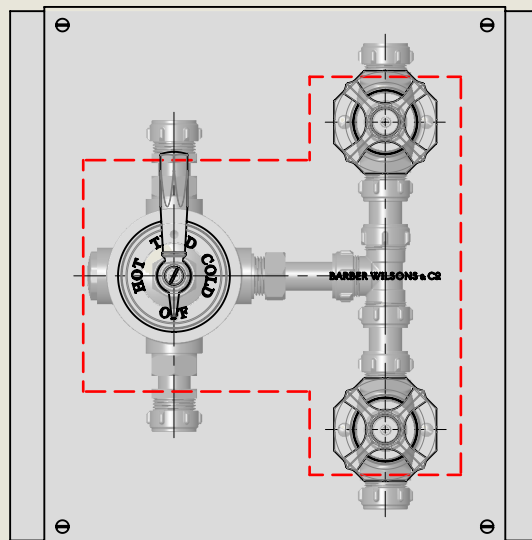

BY APPOINTMENT TO
HER MAJESTY QUEEN ELIZABETH II
MANUFACTURE OF KITCHEN & BATHROOM TAPS & MIXERS
BARBER WILSONS & CO. LTD
LONDON

LONDON **BARBER WILSONS & CO** EST. 1905

An additional extension is available to extend tolerance to 20mm

American adapters fitted as standard when purchased via BW&Co USA

Model No.	Description	
MCPS53C2	Mastercraft PS53C2	Complete

BY APPOINTMENT TO
HER MAJESTY QUEEN ELIZABETH II
MANUFACTURE OF KITCHEN & BATHROOM TAPS & MIXERS
BARBER WILSONS & CO. LTD
LONDON

LONDON

BARBER WILSONS & CO

EST. 1905

An additional extension is available to extend tolerance to 20mm

American adapters fitted as standard when purchased via BW&Co USA

Model No.

MCPS53C2

Description

Mastercraft PS53C2

First Fix

BY APPOINTMENT TO
HER MAJESTY QUEEN ELIZABETH II
MANUFACTURE OF KITCHEN & BATHROOM TAPS & MIXERS
BARBER WILSONS & CO. LTD
LONDON

LONDON **BARBER WILSONS & CO** EST. 1905

An additional extension is available
to extend tolerance to 20mm