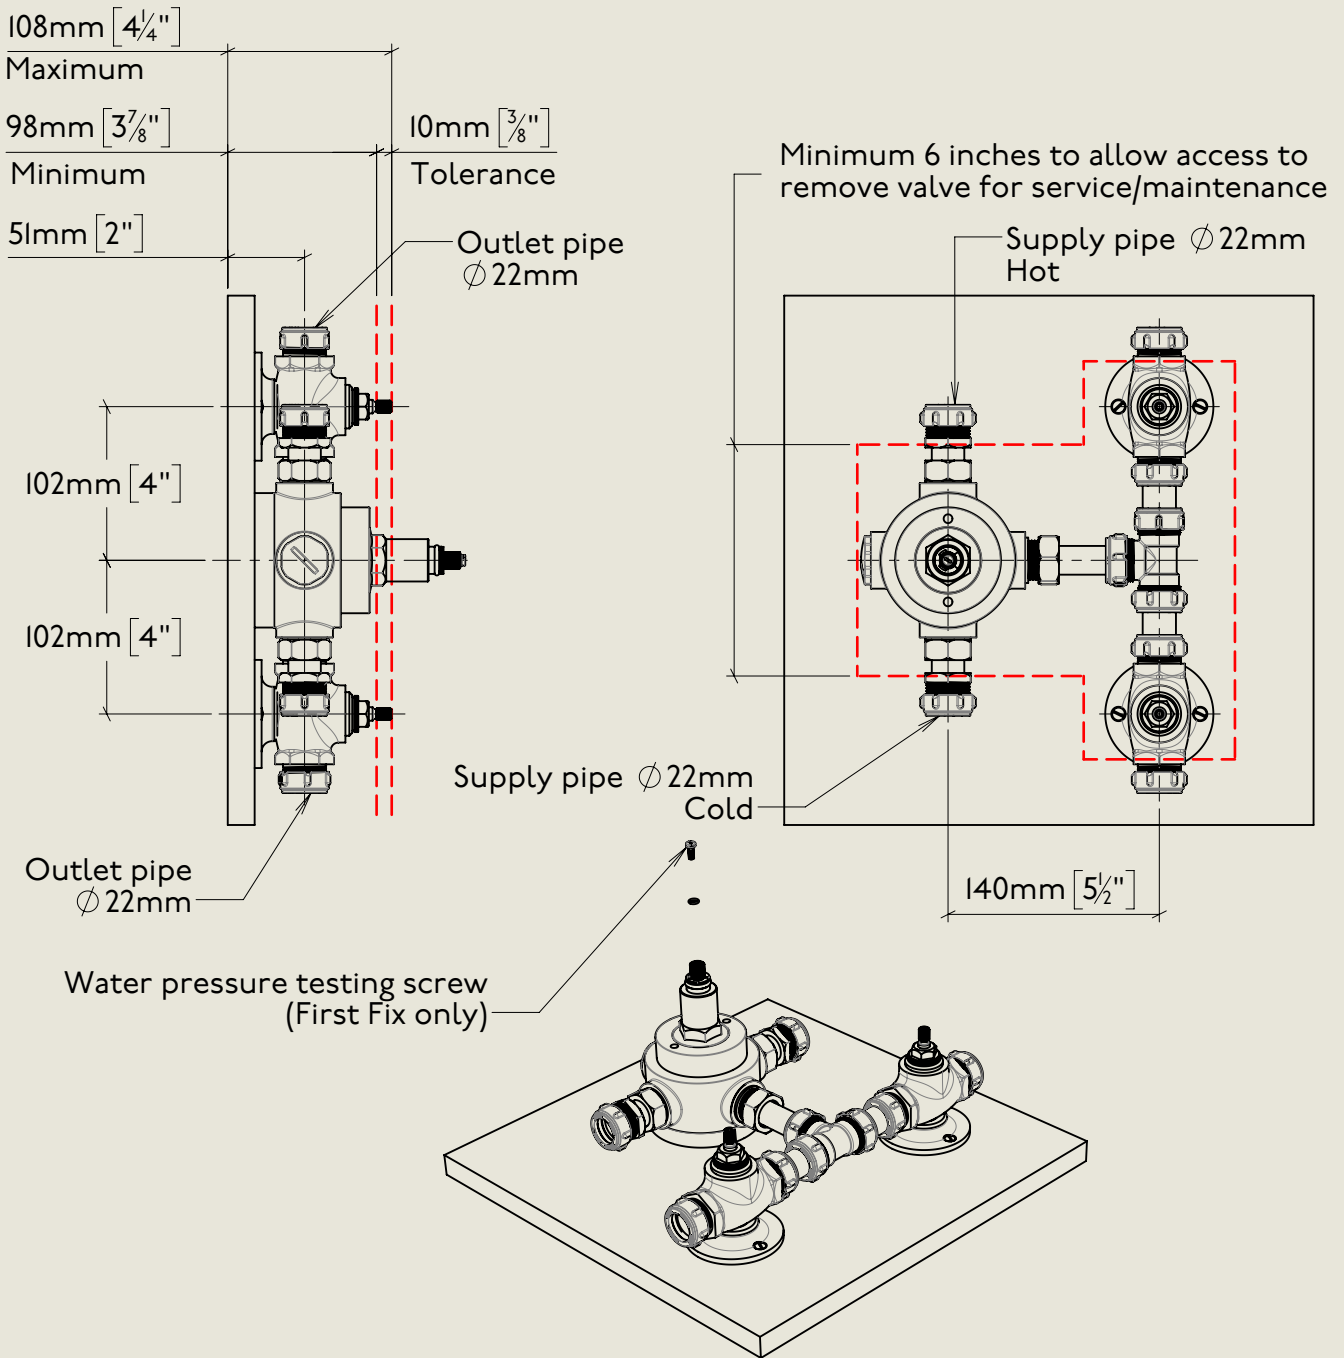

American adapters fitted as standard when purchased via BW&Co USA

Model No.	Description	
MCPS53C2	Mastercraft PS53C2	Complete

BY APPOINTMENT TO
HER MAJESTY QUEEN ELIZABETH II
MANUFACTURE OF KITCHEN & BATHROOM TAPS & MIXERS
BARBER WILSONS & CO. LTD
LONDON

LONDON

BARBER WILSONS & CO

EST. 1905

An additional extension is available to extend tolerance to 20mm

American adapters fitted as standard when purchased via BW&Co USA

Model No.

MCPS53C2

Description

Mastercraft PS53C2

First Fix

BY APPOINTMENT TO
HER MAJESTY QUEEN ELIZABETH II
MANUFACTURE OF KITCHEN & BATHROOM TAPS & MIXERS
BARBER WILSONS & CO. LTD
LONDON

LONDON **BARBER WILSONS & CO** EST. 1905

An additional extension is available
to extend tolerance to 20mm