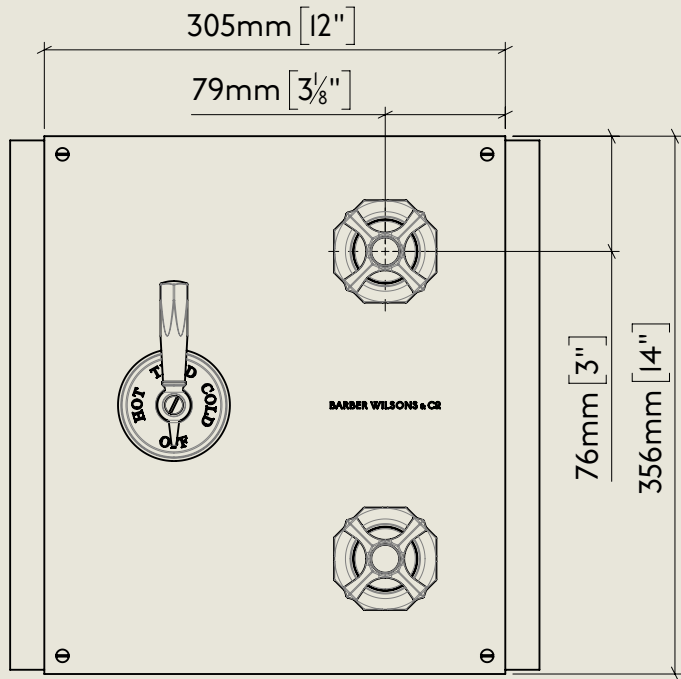

BY APPOINTMENT TO
HER MAJESTY QUEEN ELIZABETH II
MANUFACTURE OF KITCHEN & BATHROOM TAPS & MIXERS
BARBER WILSONS & CO. LTD
LONDON

LONDON **BARBER WILSONS & CO** EST. 1905

An additional extension is available to extend tolerance to 20mm

American adapters fitted as standard when purchased via BW&Co USA

Model No.	Description	
MCPS53C2	Mastercraft PS53C2	Complete

BY APPOINTMENT TO
HER MAJESTY QUEEN ELIZABETH II
MANUFACTURE OF KITCHEN & BATHROOM TAPS & MIXERS
BARBER WILSONS & CO. LTD
LONDON

LONDON

BARBER WILSONS & CO

EST. 1905

An additional extension is available to extend tolerance to 20mm

American adapters fitted as standard when purchased via BW&Co USA

Model No.

MCPS53C2

Description

Mastercraft PS53C2

First Fix

BY APPOINTMENT TO
HER MAJESTY QUEEN ELIZABETH II
MANUFACTURE OF KITCHEN & BATHROOM TAPS & MIXERS
BARBER WILSONS & CO. LTD
LONDON

LONDON **BARBER WILSONS & CO** EST. 1905

An additional extension is available
to extend tolerance to 20mm