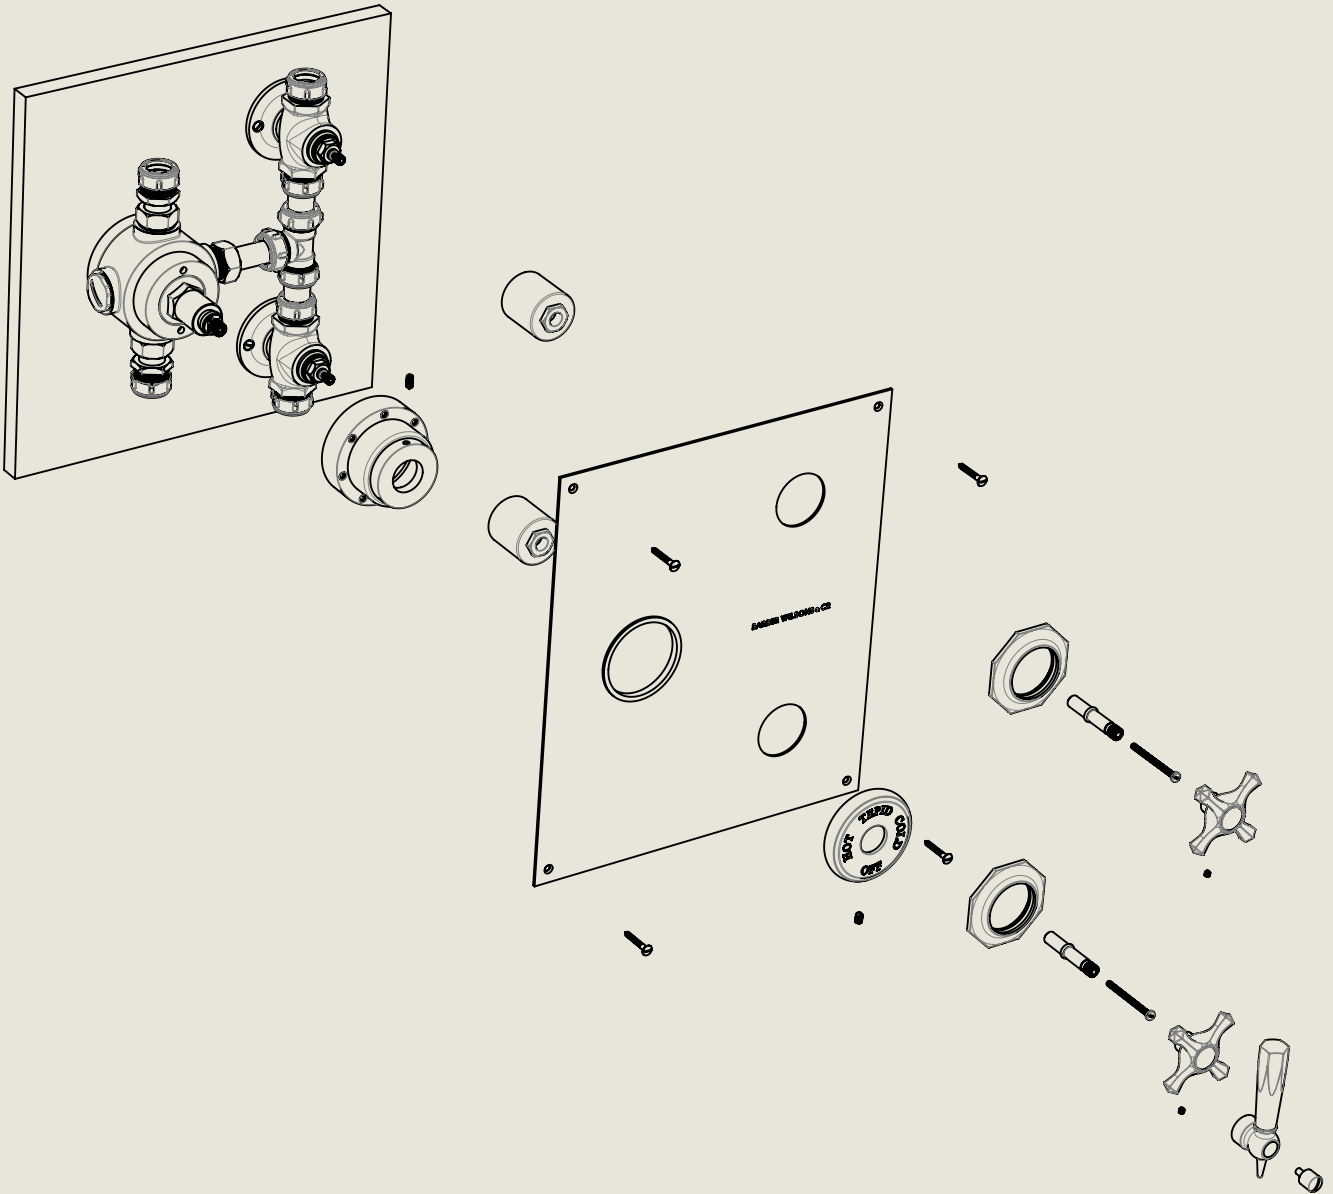

LONDON

BARBER WILSONS & CO

EST. 1905

An additional extension is available to extend tolerance to 20mm

American adapters fitted as standard when purchased via BW&Co USA

Model No.

MCPS53C2

Description

Mastercraft PS53C2

First Fix

BY APPOINTMENT TO
HER MAJESTY QUEEN ELIZABETH II
MANUFACTURE OF KITCHEN & BATHROOM TAPS & MIXERS
BARBER WILSONS & CO. LTD
LONDON

LONDON **BARBER WILSONS & CO** EST. 1905

An additional extension is available
to extend tolerance to 20mm