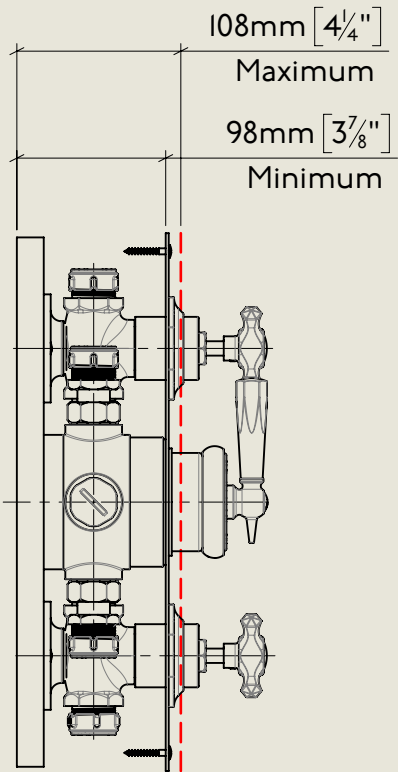

BY APPOINTMENT TO
HER MAJESTY QUEEN ELIZABETH II
MANUFACTURE OF KITCHEN & BATHROOM TAPS & MIXERS
BARBER WILSONS & CO. LTD
LONDON

LONDON **BARBER WILSONS & CO** EST. 1905

An additional extension is available to extend tolerance to 20mm

American adapters fitted as standard when purchased via BW&Co USA

Model No.	Description	
MCPS53C2	Mastercraft PS53C2	Complete

BY APPOINTMENT TO
HER MAJESTY QUEEN ELIZABETH II
MANUFACTURE OF KITCHEN & BATHROOM TAPS & MIXERS
BARBER WILSONS & CO. LTD
LONDON

LONDON

BARBER WILSONS & CO

EST. 1905

An additional extension is available to extend tolerance to 20mm

American adapters fitted as standard when purchased via BW&Co USA

Model No.

MCPS53C2

Description

Mastercraft PS53C2

First Fix

BY APPOINTMENT TO
HER MAJESTY QUEEN ELIZABETH II
MANUFACTURE OF KITCHEN & BATHROOM TAPS & MIXERS
BARBER WILSONS & CO. LTD
LONDON

LONDON **BARBER WILSONS & CO** EST. 1905

An additional extension is available
to extend tolerance to 20mm