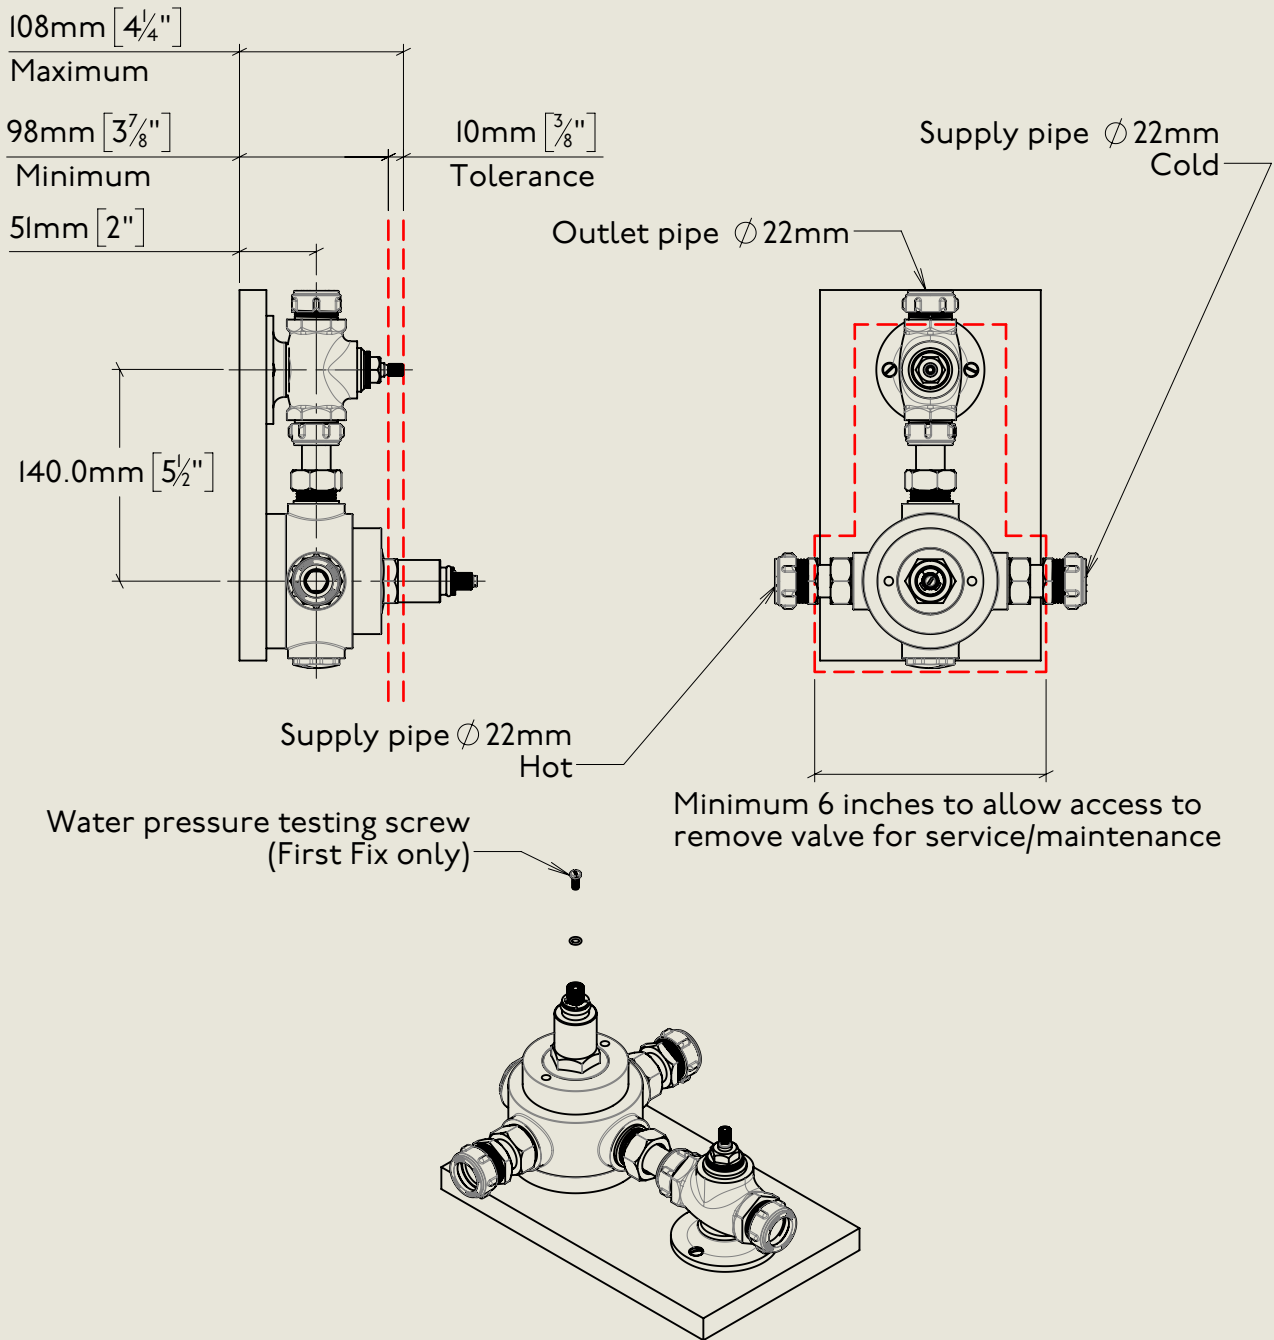

Complete

BY APPOINTMENT TO
HER MAJESTY QUEEN ELIZABETH II
MANUFACTURE OF KITCHEN & BATHROOM TAPS & MIXERS
BARBER WILSONS & CO. LTD
LONDON

LONDON

BARBER WILSONS & CO

EST. 1905

An additional extension is available to extend tolerance to 20mm

American adapters fitted as standard when purchased via BW&Co USA

Model No.	Description	
MCP53CI	Mastercraft PS53CI	First Fix

BY APPOINTMENT TO
HER MAJESTY QUEEN ELIZABETH II
MANUFACTURE OF KITCHEN & BATHROOM TAPS & MIXERS
BARBER WILSONS & CO. LTD
LONDON

LONDON **BARBER WILSONS & CO** EST. 1905

An additional extension is available to extend tolerance to 20mm

American adapters fitted as standard when purchased via BW&Co USA

Model No.	Description	
MCPS53CI	Mastercraft PS53CI	Second Fix