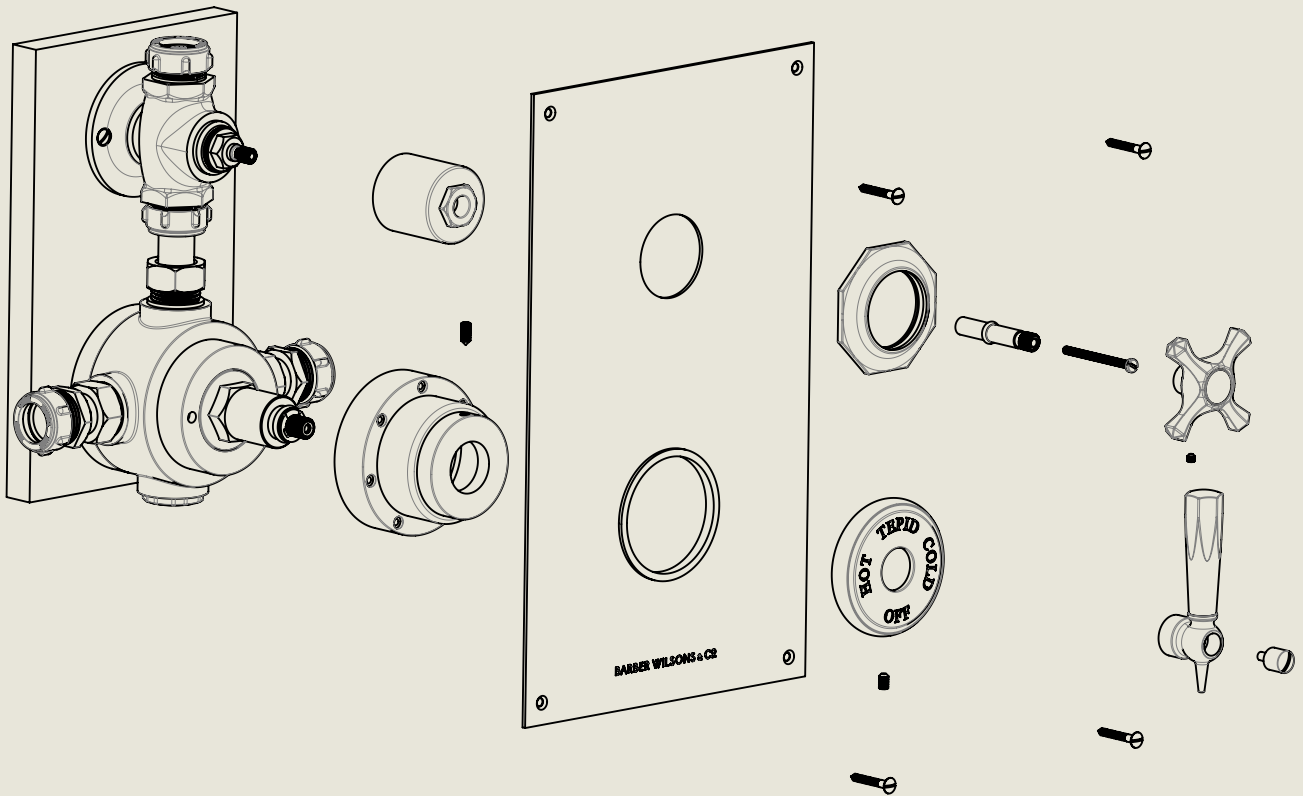

BY APPOINTMENT TO
HER MAJESTY QUEEN ELIZABETH II
MANUFACTURE OF KITCHEN & BATHROOM TAPS & MIXERS
BARBER WILSONS & CO. LTD
LONDON

LONDON **BARBER WILSONS & CO** EST. 1905

An additional extension is available to extend tolerance to 20mm

American adapters fitted as standard when purchased via BW&Co USA

Model No.	Description	
MCPS53CI	Mastercraft PS53CI	Second Fix