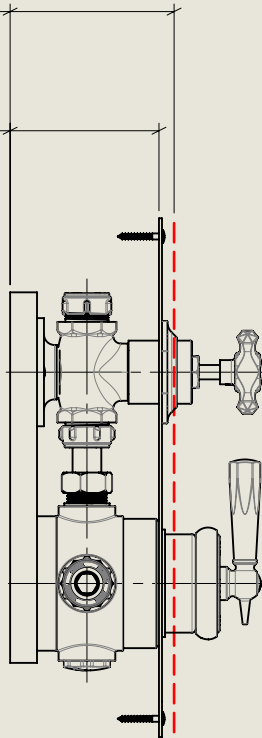

BY APPOINTMENT TO
HER MAJESTY QUEEN ELIZABETH II
MANUFACTURE OF KITCHEN & BATHROOM TAPS & MIXERS
BARBER WILSONS & CO. LTD
LONDON

LONDON

BARBER WILSONS & CO

EST. 1905

108mm [4 1/4"]

Maximum

98mm [3 7/8"]

Minimum

203mm [8"]

343mm [13 1/2"]

An additional extension is available
to extend tolerance to 20mm

American adapters fitted as standard when
purchased via BW&Co USA

Model No.

MCPS53CI

Description

Mastercraft PS53CI

Complete

BY APPOINTMENT TO
HER MAJESTY QUEEN ELIZABETH II
MANUFACTURE OF KITCHEN & BATHROOM TAPS & MIXERS
BARBER WILSONS & CO. LTD
LONDON

LONDON

BARBER WILSONS & CO

EST. 1905

An additional extension is available to extend tolerance to 20mm

LONDON **BARBER WILSONS & CO** EST. 1905

An additional extension is available to extend tolerance to 20mm

American adapters fitted as standard when purchased via BW&Co USA

Model No.	Description	
MCPS53CI	Mastercraft PS53CI	Second Fix