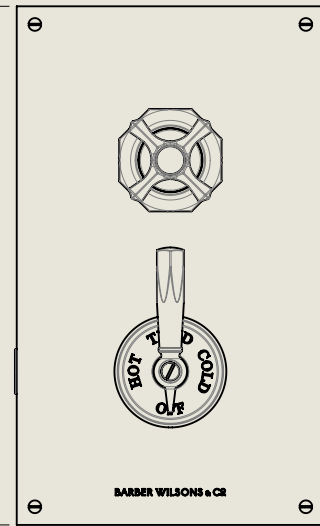

BY APPOINTMENT TO
HER MAJESTY QUEEN ELIZABETH II
MANUFACTURE OF KITCHEN & BATHROOM TAPS & MIXERS
BARBER WILSONS & CO. LTD
LONDON

LONDON

BARBER WILSONS & CO

EST. 1905

108mm [4 1/4"]

Maximum

98mm [3 7/8"]

Minimum

203mm [8"]

343mm [13 1/2"]

An additional extension is available
to extend tolerance to 20mm

American adapters fitted as standard when
purchased via BW&Co USA

Model No.

MCPS53CI

Description

Mastercraft PS53CI

Complete

BY APPOINTMENT TO
HER MAJESTY QUEEN ELIZABETH II
MANUFACTURE OF KITCHEN & BATHROOM TAPS & MIXERS
BARBER WILSONS & CO. LTD
LONDON

LONDON

BARBER WILSONS & CO

EST. 1905

An additional extension is available to extend tolerance to 20mm

LONDON **BARBER WILSONS & CO** EST. 1905

An additional extension is available to extend tolerance to 20mm

American adapters fitted as standard when purchased via BW&Co USA

Model No.	Description	
MCPS53CI	Mastercraft PS53CI	Second Fix