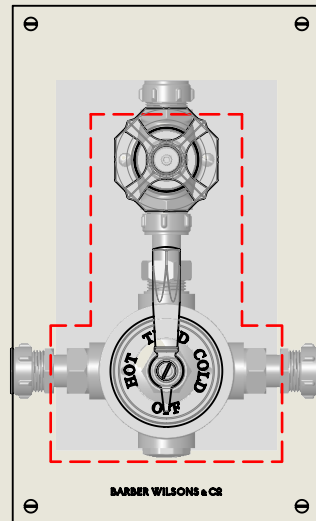

BY APPOINTMENT TO
HER MAJESTY QUEEN ELIZABETH II
MANUFACTURE OF KITCHEN & BATHROOM TAPS & MIXERS
BARBER WILSONS & CO. LTD
LONDON

LONDON

BARBER WILSONS & CO

EST. 1905

108mm [4 1/4"]

Maximum

98mm [3 7/8"]

Minimum

203mm [8"]

343mm [13 1/2"]

An additional extension is available
to extend tolerance to 20mm

American adapters fitted as standard when
purchased via BW&Co USA

Model No.

MCPS53CI

Description

Mastercraft PS53CI

Complete

BY APPOINTMENT TO
HER MAJESTY QUEEN ELIZABETH II
MANUFACTURE OF KITCHEN & BATHROOM TAPS & MIXERS
BARBER WILSONS & CO. LTD
LONDON

LONDON

BARBER WILSONS & CO

EST. 1905

An additional extension is available to extend tolerance to 20mm

American adapters fitted as standard when purchased via BW&Co USA

Model No.	Description	
MCP53CI	Mastercraft PS53CI	First Fix

BY APPOINTMENT TO
HER MAJESTY QUEEN ELIZABETH II
MANUFACTURE OF KITCHEN & BATHROOM TAPS & MIXERS
BARBER WILSONS & CO. LTD
LONDON